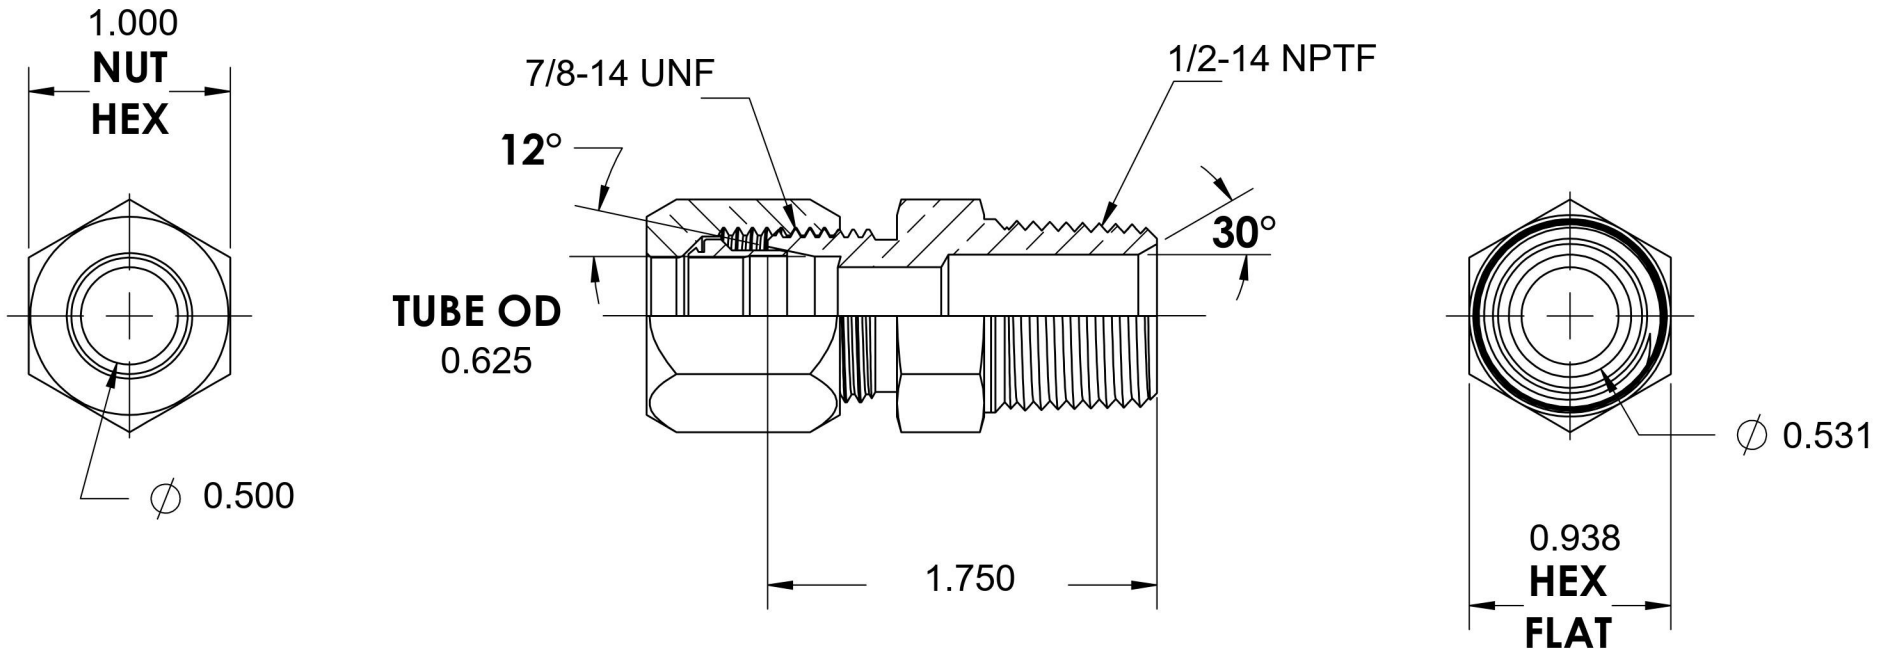

# C2404-10-08-SS

Stainless Steel, SAE J514 Flareless Tube Male Connector, 5/8" Flareless Bite Type x 1/2" Male NPTF 30°

6701 Cochran Road  
Solon, Ohio 44139  
Phone: (440) 248-1880  
Toll Free: 1-888-331-1523

<b>Temperature Rating</b>	<b>Material</b>	<b>Industry Standards</b>	<b>Series</b>
-425°F to 1200°F	316/316L Stainless Steel	SAE J514, SAE J476	C2404-SS
<b>Pressure Rating</b>	<b>Finish</b>		<b>Series Description</b>
4500 psi	Passivated		SAE J514 Flareless Tube Male Connector