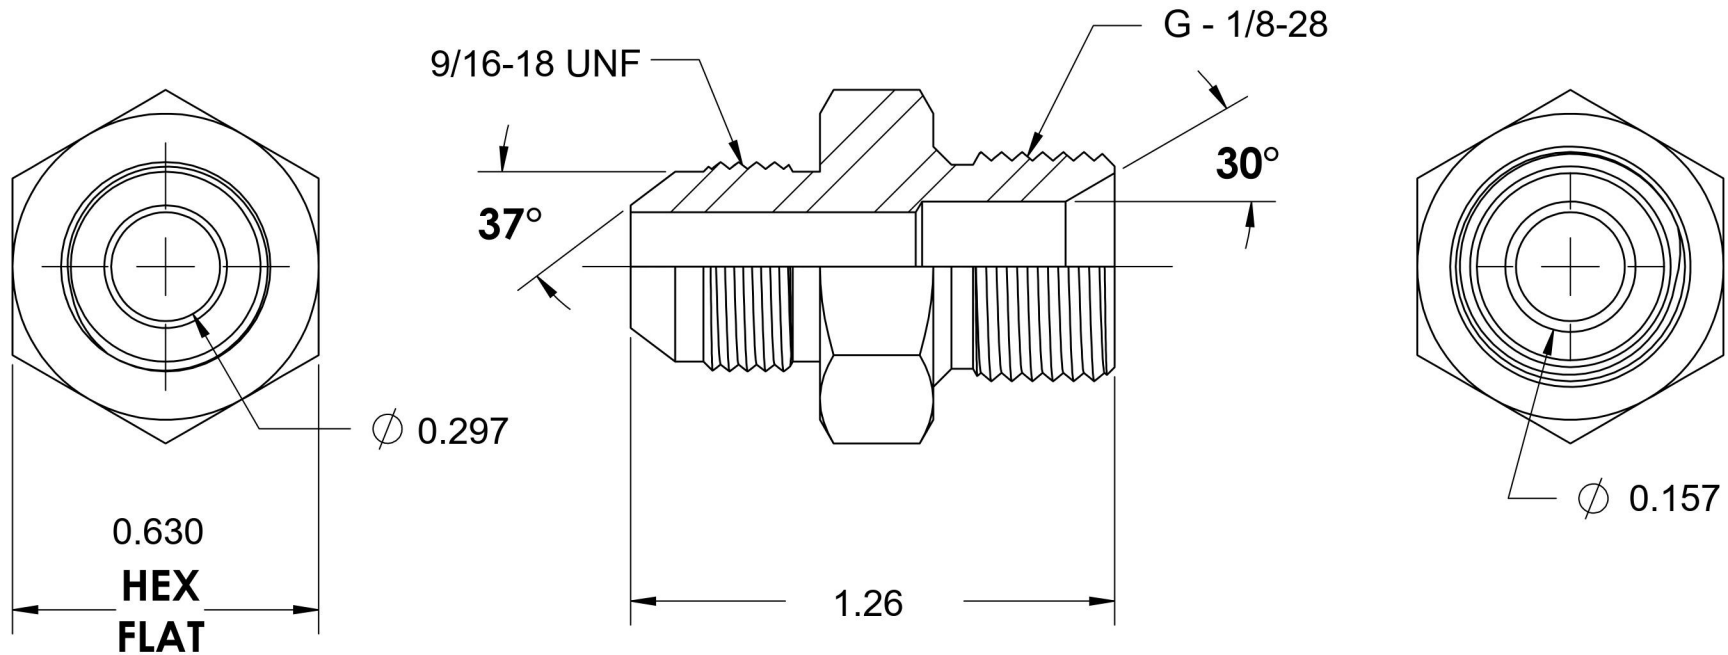

7002-06-02-SS

Stainless Steel, SAE J514 37° Flare Male BSPP Port/Line Connector, 3/8" Male JIC x 1/8-28 Male BSPP 60° Line/Port

6701 Cochran Road
Solon, Ohio 44139
Phone: (440) 248-1880
Toll Free: 1-888-331-1523

Temperature Rating	Material	Industry Standards	Series
-425°F to 1200°F	316/316L Stainless Steel	SAE J514, ISO 1179	7002-SS
Pressure Rating	Finish	ISO 8434-6	Series Description
5100 psi	Passivated		SAE J514 37° Flare Male BSPP Port/Line Connector