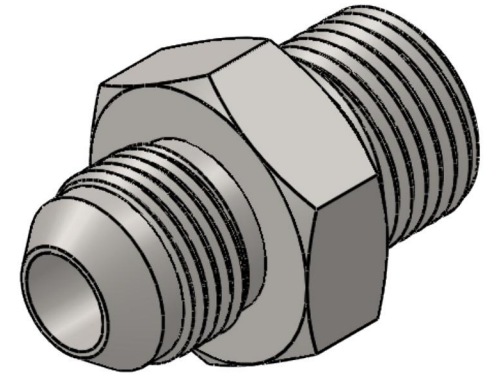

7002-06-02-SS

Stainless Steel, SAE J514 37° Flare Male BSPP Port/Line Connector, 3/8" Male JIC x 1/8-28 Male BSPP 60° Line/Port

6701 Cochran Road
Solon, Ohio 44139
Phone: (440) 248-1880
Toll Free: 1-888-331-1523

Temperature Rating	Material	Industry Standards	Series
-425°F to 1200°F	316/316L Stainless Steel	SAE J514, ISO 1179	7002-SS
Pressure Rating	Finish	ISO 8434-6	Series Description
5100 psi	Passivated		SAE J514 37° Flare Male BSPP Port/Line Connector