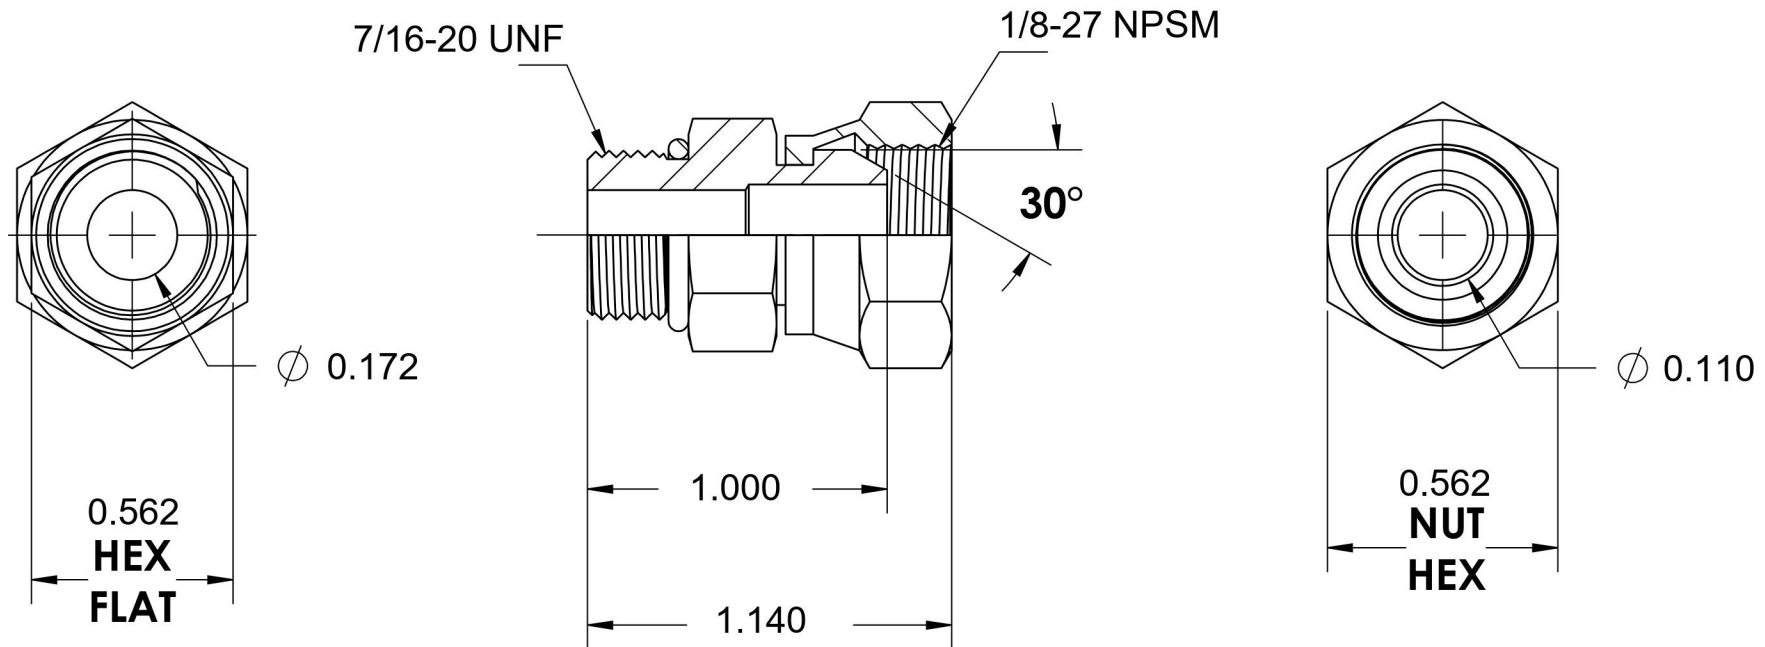

6900-04-02-O-SS

Stainless Steel, SAE J514 NPSM Swivel Port Connector, 7/16-20 Male ORB x 1/8" Female NPSM Swivel

6701 Cochran Road
Solon, Ohio 44139
Phone: (440) 248-1880
Toll Free: 1-888-331-1523

Temperature Rating	Material	Industry Standards	Series
-40°F to 250°F	316/316L Stainless Steel	SAE J514, SAE J476 SAE J1926-3, SAE J515	6900-O-SS
Pressure Rating	Finish		Series Description
6000 psi	Passivated		SAE J514 NPSM Swivel Port Connector