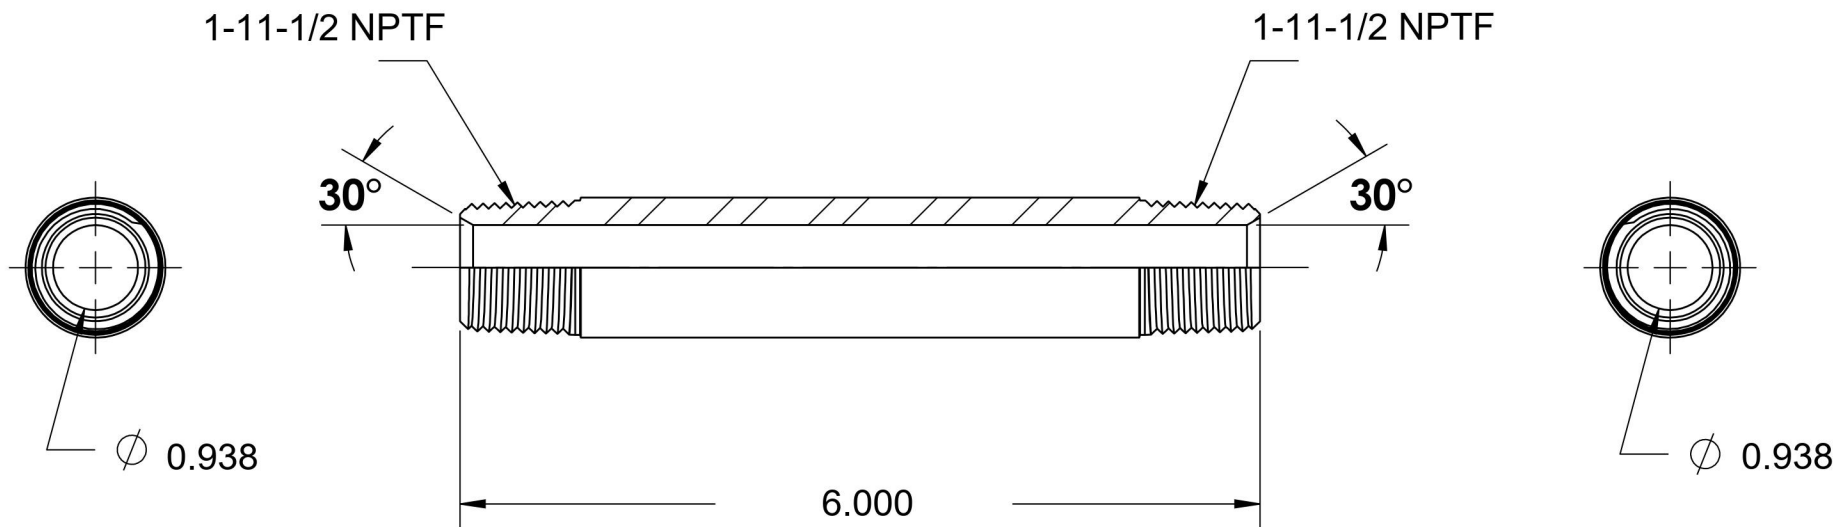

# 5404-N-16X6.000

Steel, SAE J514 Pipe Long Nipple, 1" Male NPTF 30° x 1" Male NPTF 30°

6701 Cochran Road  
Solon, Ohio 44139  
Phone: (440) 248-1880  
Toll Free: 1-888-331-1523