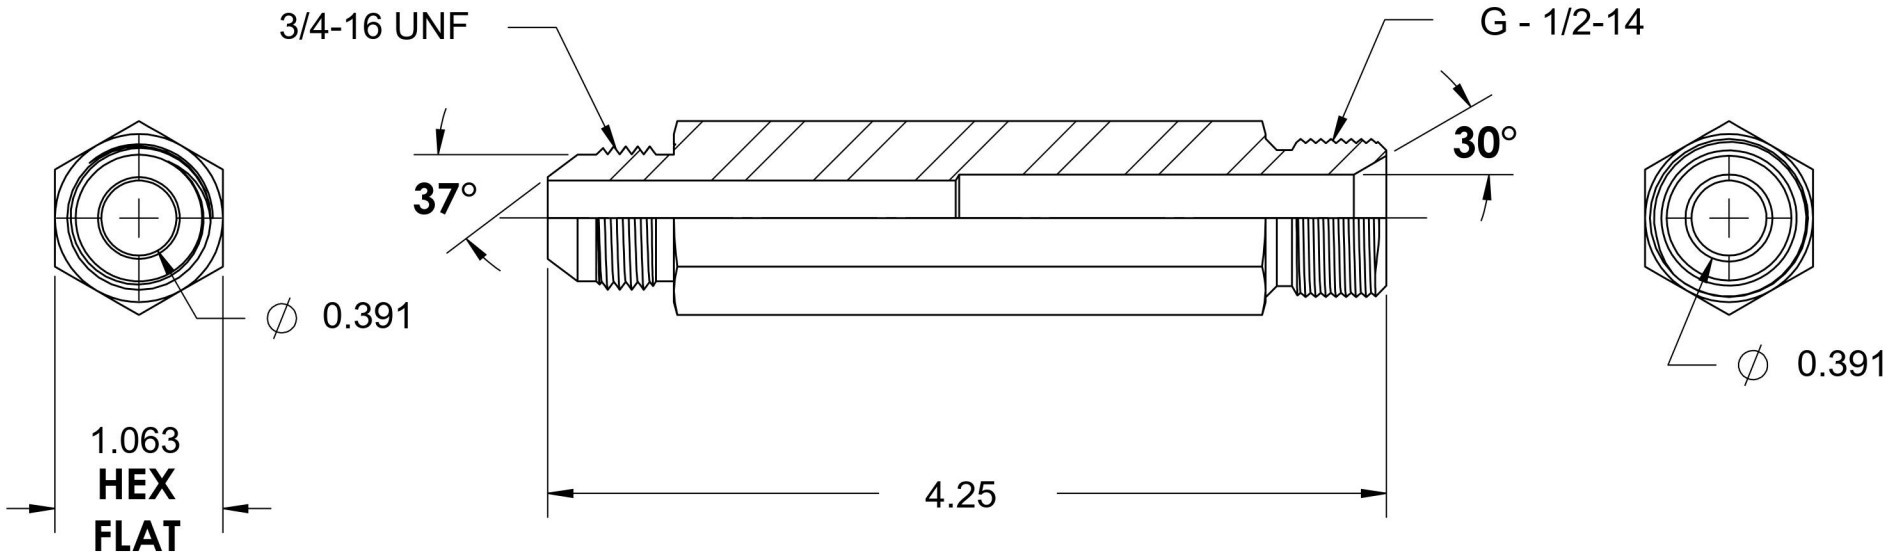

7002-L-08-08

Steel, SAE J514 37° Flare Male BSPP Port/Line Long Connector, 1/2" Male JIC x 1/2-14 Male BSPP 60° Line/Port

6701 Cochran Road
Solon, Ohio 44139
Phone: (440) 248-1880
Toll Free: 1-888-331-1523

Temperature Rating

-65°F to 500°F

Pressure Rating

2900 psi

Material

C1045 / 12L14 Steel

Finish

Trivalent Zinc

Industry Standards

SAE J514, ISO 8434-6
ISO 1179, ASTM B633

Series

7002-L

Series Description

SAE J514 37° Flare Male BSPP
Port/Line Long Connector