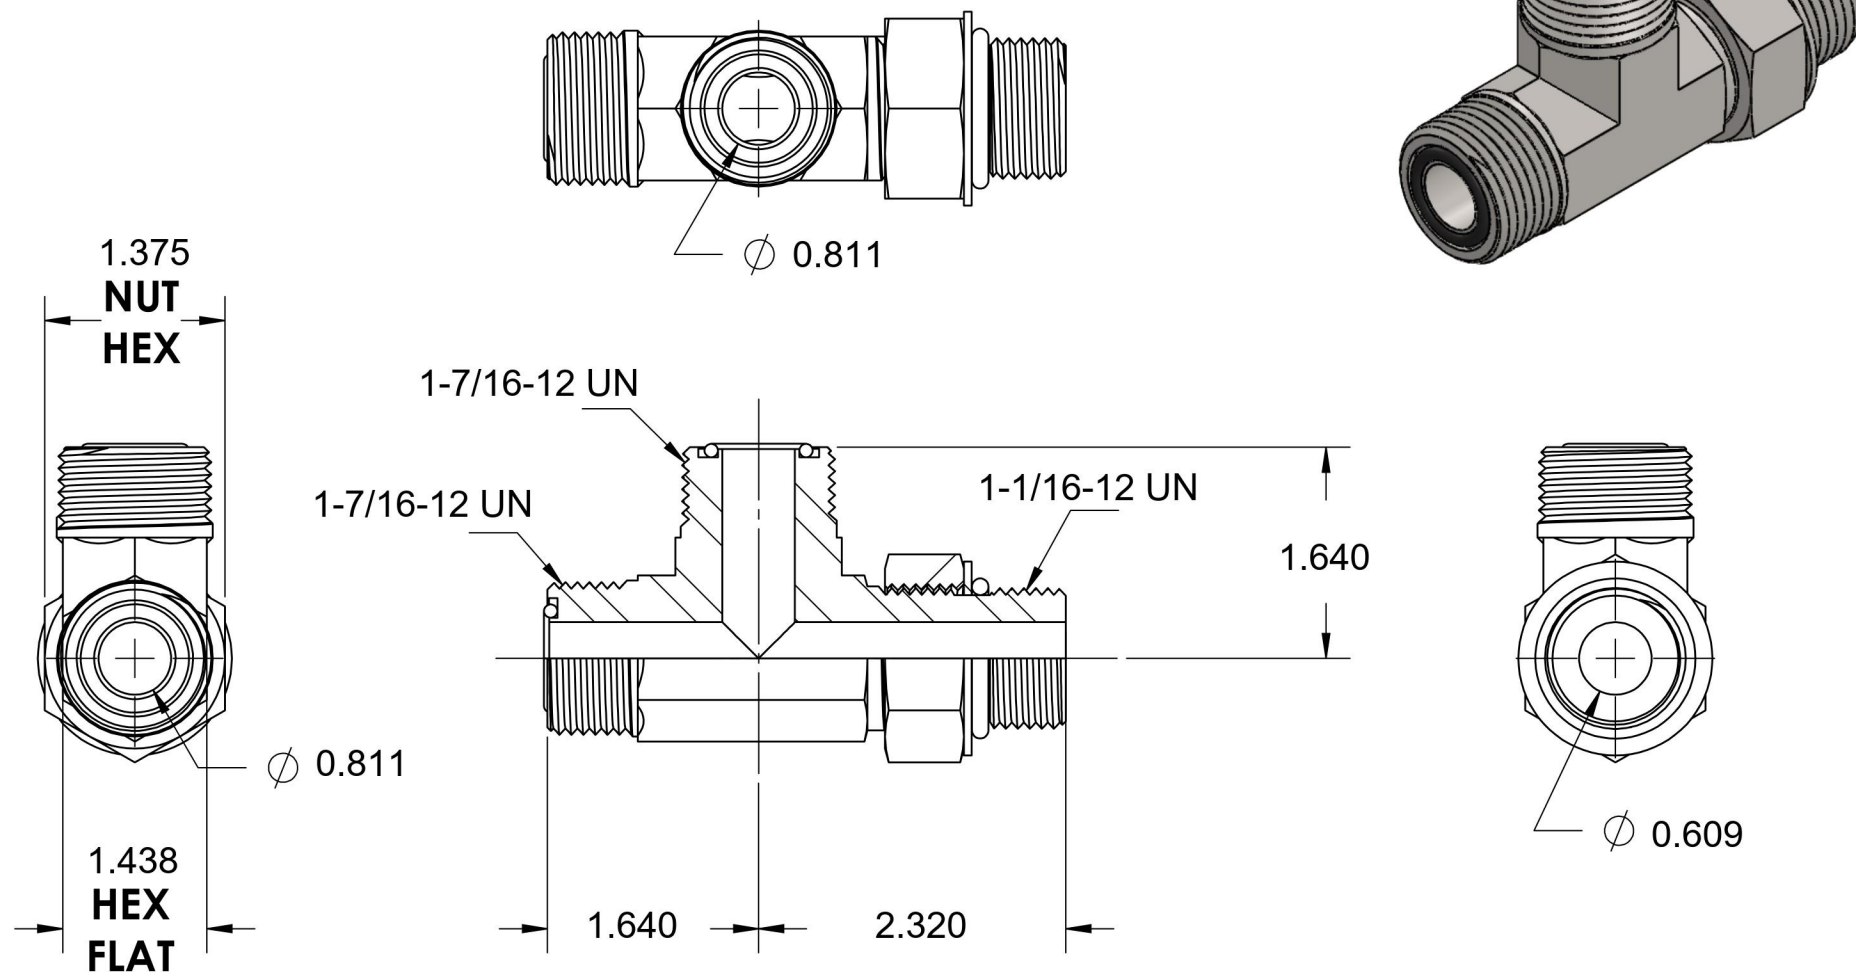

# FS6804-16-12-16-NWO-FG

Steel, SAE J1453 O-Ring Face Seal Adjustable Port Run Tee, 1" Male ORFS x 1-1/16-12 Male Adjustable ORB x 1" Male ORFS

6701 Cochran Road  
Solon, Ohio 44139  
Phone: (440) 248-1880  
Toll Free: 1-888-331-1523

**Temperature Rating**

-40°F to 250°F

**Pressure Rating**

5500 psi

**Material**

C1045 Steel

**Finish**

Trivalent Zinc