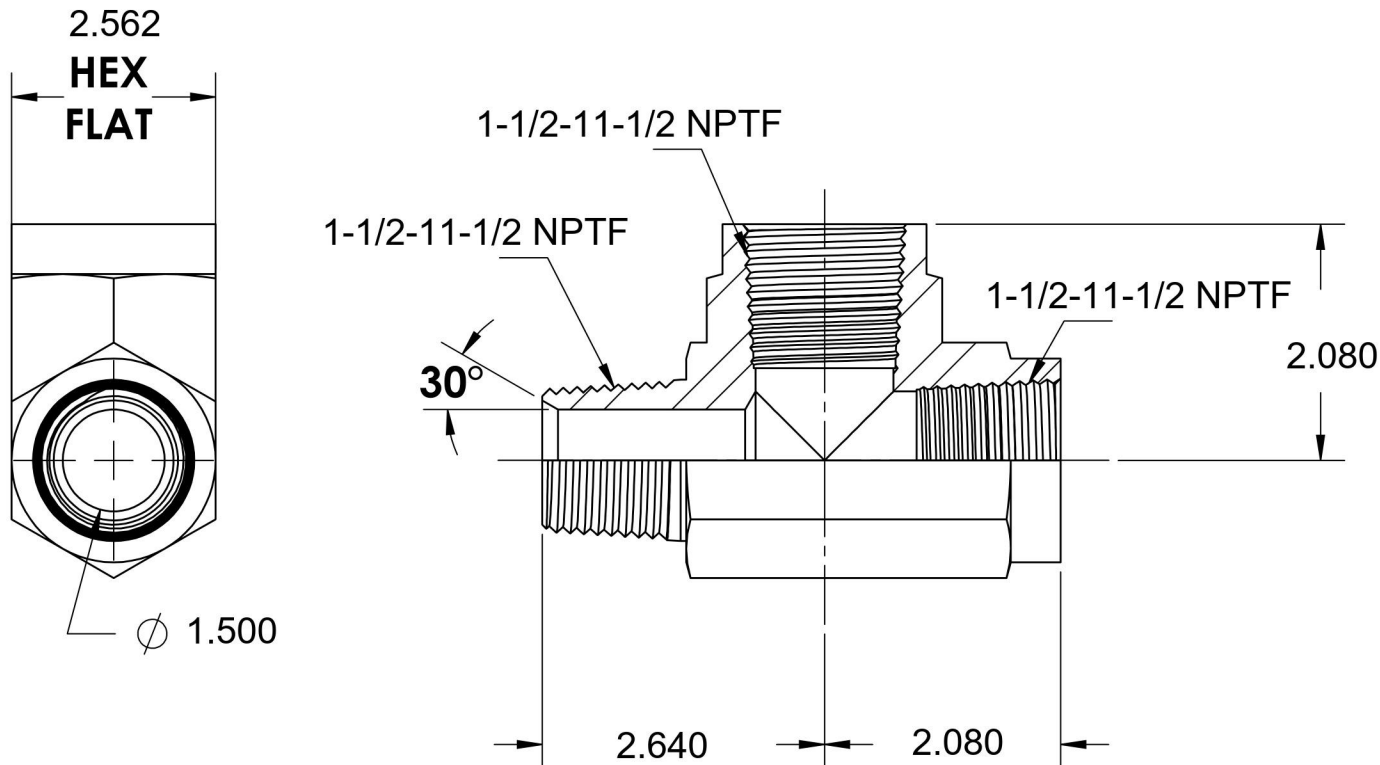

5602-24-24-24-FG

Steel, SAE J514 Pipe Male Run Tee, 1-1/2" Male NPTF 30° x 1-1/2" Female NPTF

6701 Cochran Road
Solon, Ohio 44139
Phone: (440) 248-1880
Toll Free: 1-888-331-1523

Temperature Rating -65°F to 500°F	Material C1045 Steel	Industry Standards SAE J514, SAE J476	Series 5602-FG
Pressure Rating 1500 psi	Finish Trivalent Zinc		Series Description SAE J514 Pipe Male Run Tee