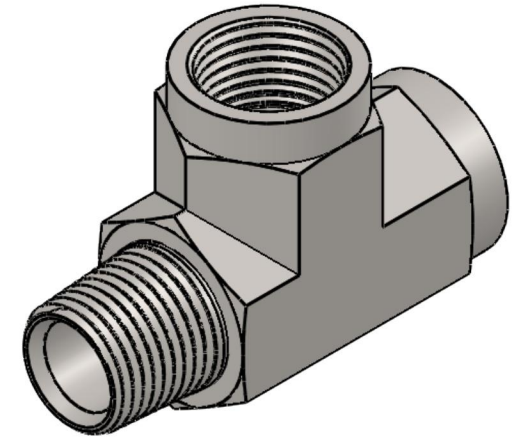

5602-24-24-24-FG

Steel, SAE J514 Pipe Male Run Tee, 1-1/2" Male NPTF 30° x 1-1/2" Female NPTF

6701 Cochran Road
Solon, Ohio 44139
Phone: (440) 248-1880
Toll Free: 1-888-331-1523

Temperature Rating -65°F to 500°F	Material C1045 Steel	Industry Standards SAE J514, SAE J476	Series 5602-FG
Pressure Rating 1500 psi	Finish Trivalent Zinc		Series Description SAE J514 Pipe Male Run Tee