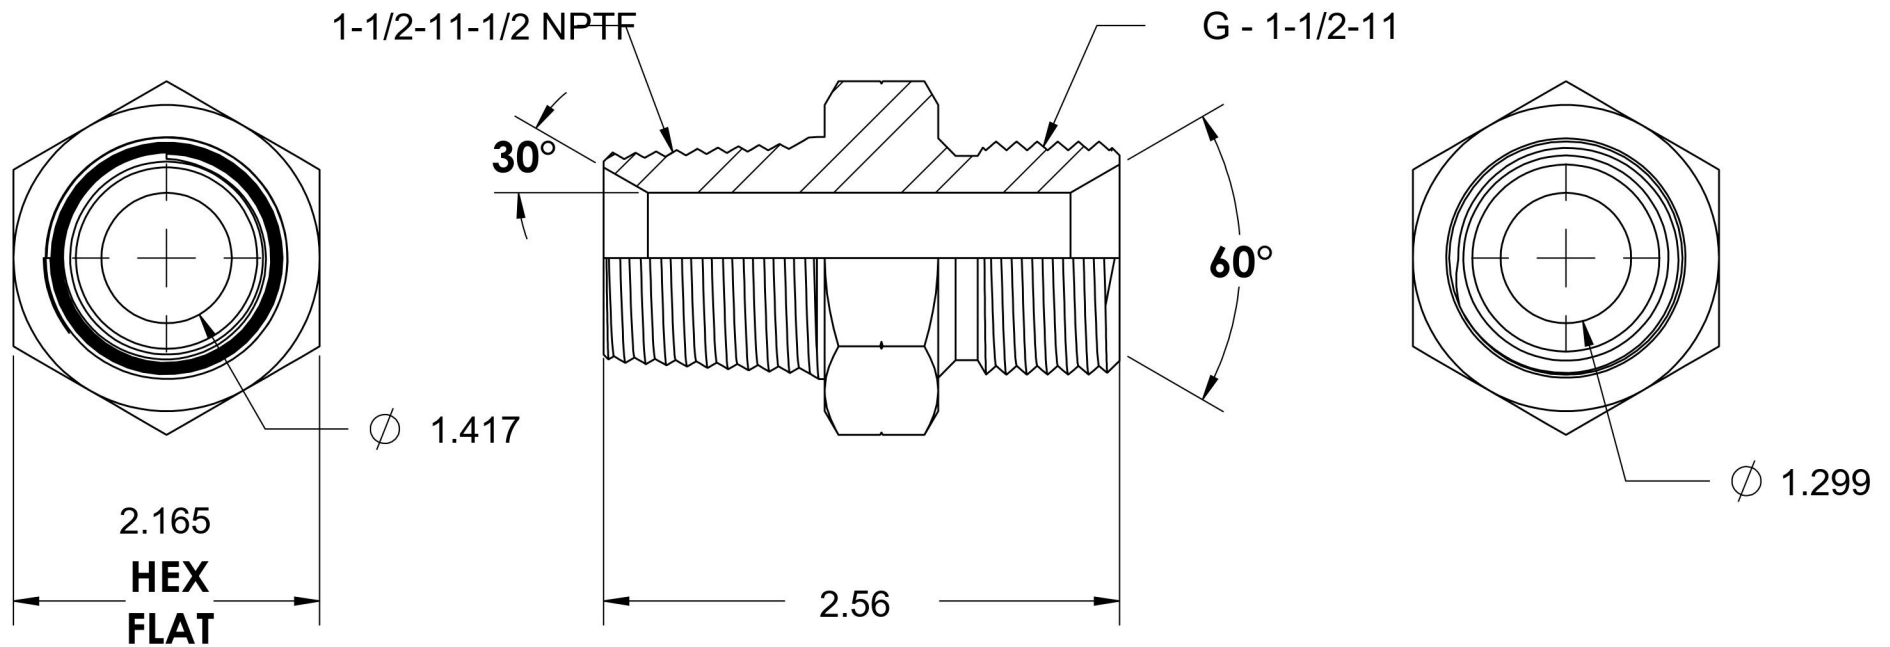

7032-24-24

Steel, SAE J476 Pipe Male BSPP Port/Line Adapter, 1-1/2" Male NPTF 30° x 1-1/2-11 Male BSPP 60° Line/Port

6701 Cochran Road
Solon, Ohio 44139
Phone: (440) 248-1880
Toll Free: 1-888-331-1523

Temperature Rating	Material	Industry Standards	Series
-65°F to 500°F	C1045 / 12L14 Steel	SAE J476, ISO 1179	7032
Pressure Rating	Finish	ISO 8434-6, ASTM B633	Series Description
1500 psi	Trivalent Zinc		SAE J476 Pipe Male BSPP Port/Line Adapter