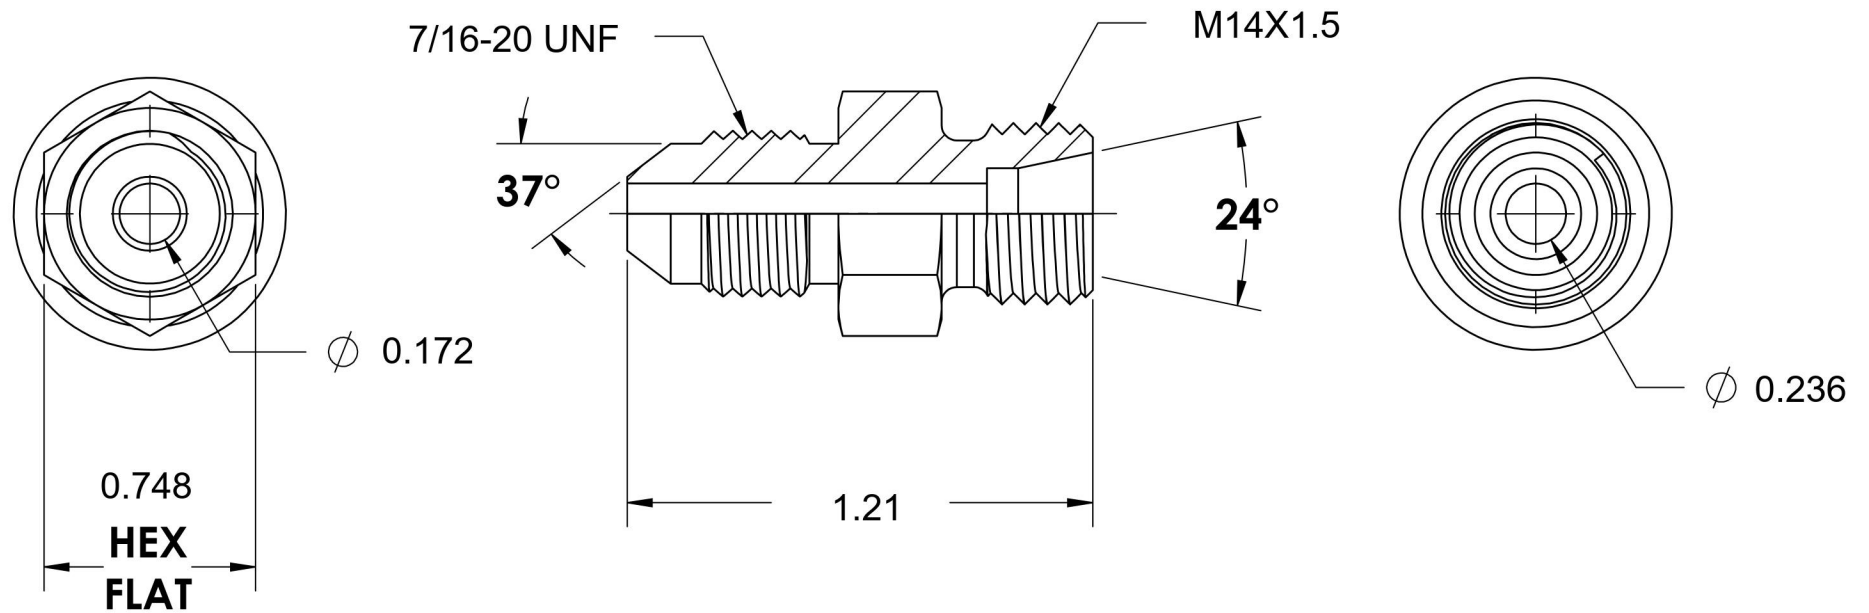

7005-04-LL10-14

Steel, SAE J514 37° Flare/ISO 8434-1 Extra-Light Series Male Adapter, 1/4" Male JIC x M14X1.5 Male DIN

6701 Cochran Road
Solon, Ohio 44139
Phone: (440) 248-1880
Toll Free: 1-888-331-1523

Temperature Rating -65°F to 500°F	Material C1045 / 12L14 Steel	Industry Standards SAE J514, ISO 8434-1	Series 7005-DIN EXTRALIGHT
Pressure Rating 1450 psi	Finish Trivalent Zinc	Industry Standards DIN 2353, ASTM B633	Series Description SAE J514 37° Flare/ISO 8434-1 Extra-Light Series Male Adapter