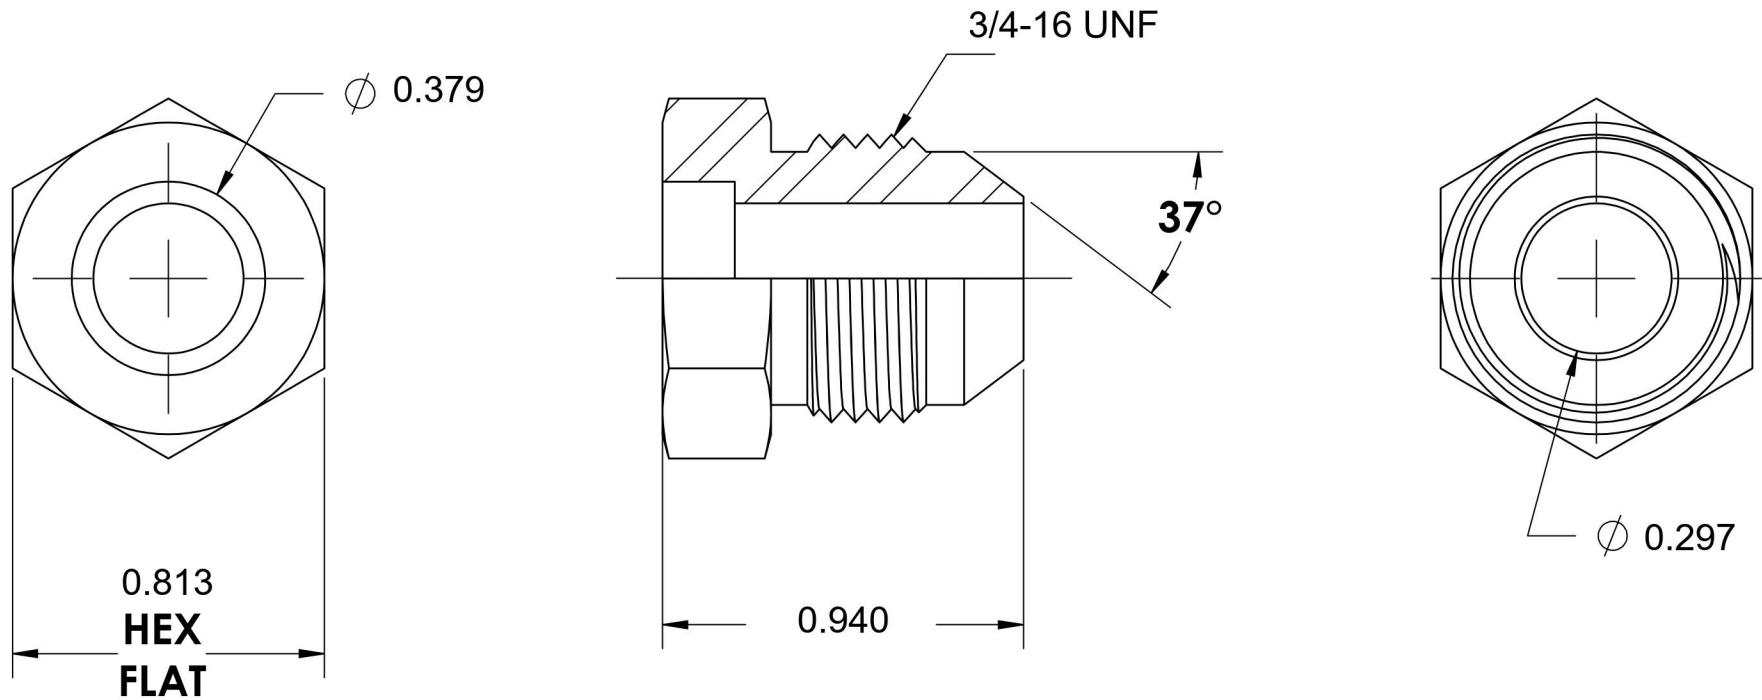

# 0403-06-08-SS

Stainless Steel, SAE J514 Tube Bore Male Flared Connector, 3/8" Bore x 1/2" Male JIC

6701 Cochran Road  
Solon, Ohio 44139  
Phone: (440) 248-1880  
Toll Free: 1-888-331-1523

<b>Temperature Rating</b>	<b>Material</b>	<b>Industry Standards</b>	<b>Series</b>
-425°F to 1200°F	316/316L Stainless Steel	SAE J514	0403-SS
<b>Pressure Rating</b>	<b>Finish</b>		<b>Series Description</b>
6000 psi	Passivated		SAE J514 Tube Bore Male Flared Connector