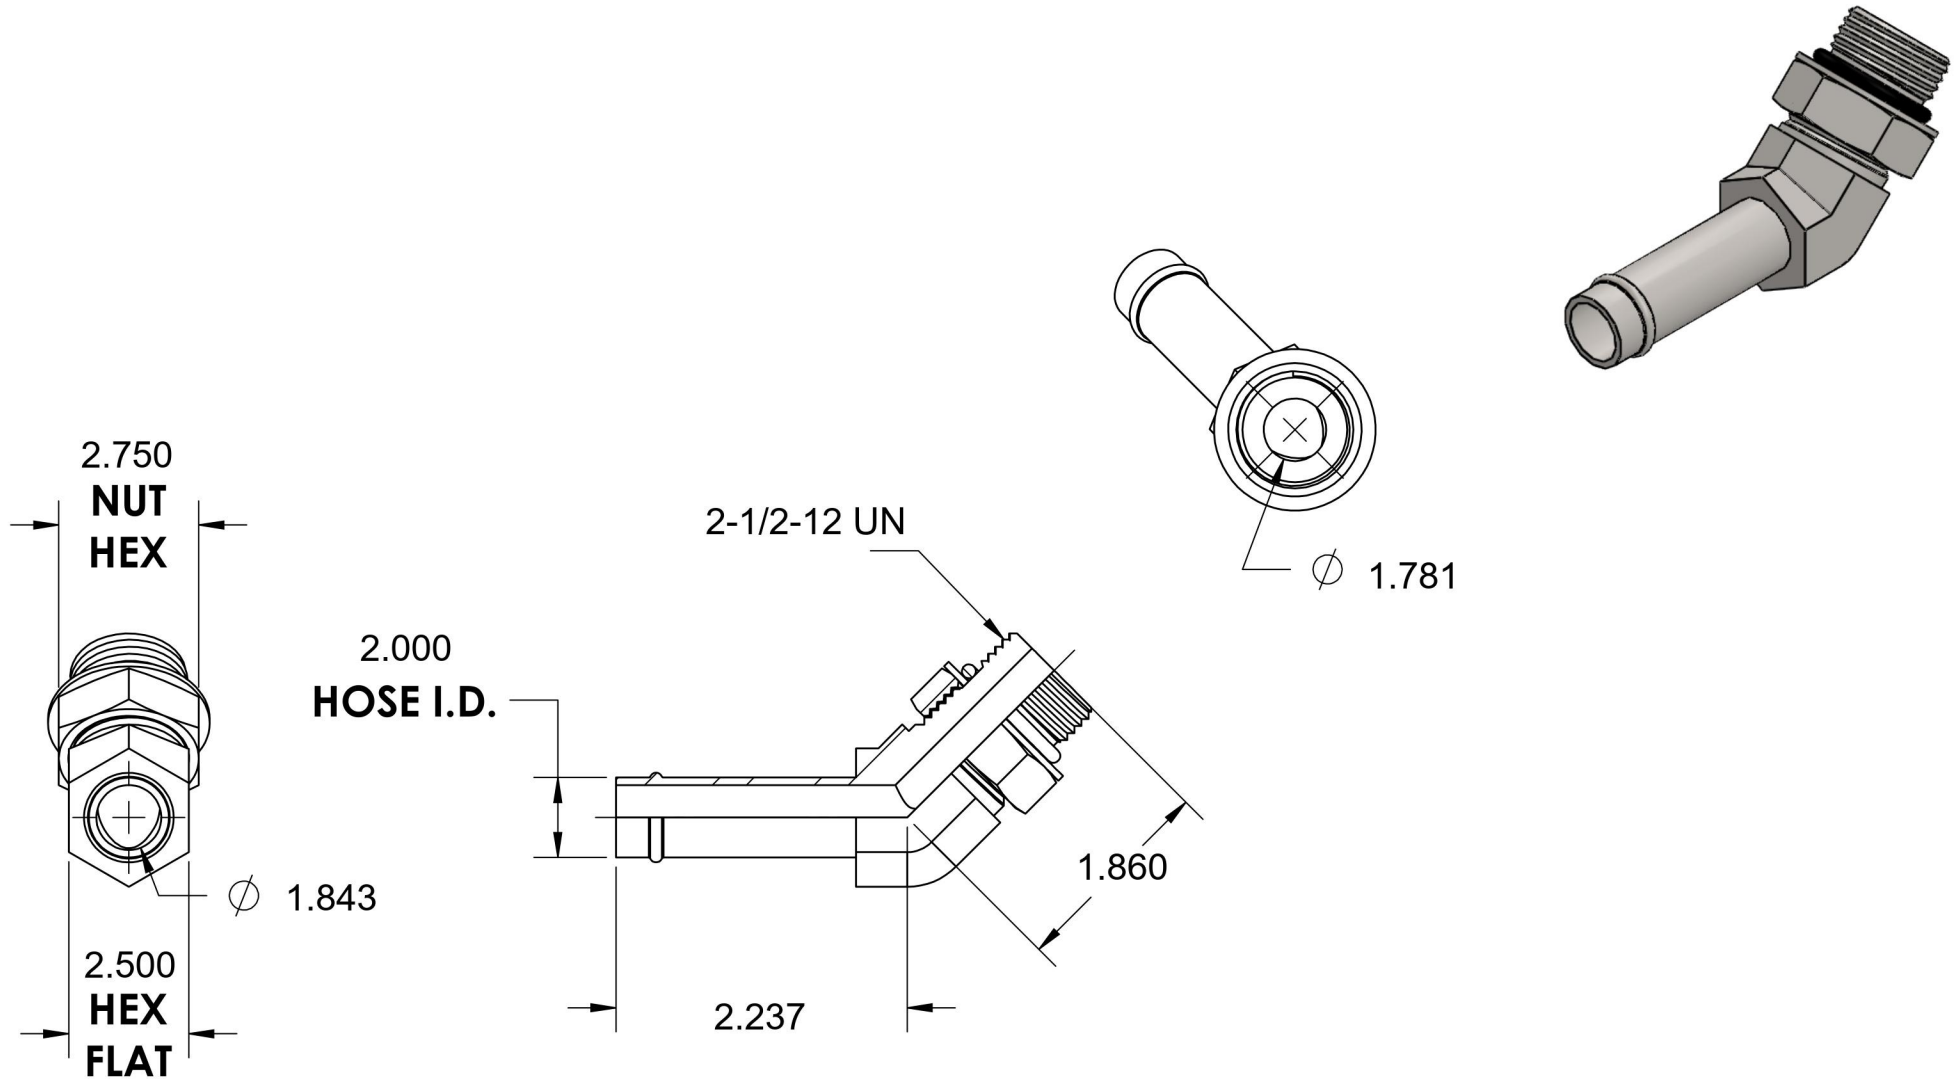

4603-32-32-NWO-FG

Steel, SAE J1231 Hose Bead 45° Adjustable Port Elbow, 2" Beaded Hose Barb x 2-1/2-12 Male Adjustable ORB

6701 Cochran Road
Solon, Ohio 44139
Phone: (440) 248-1880
Toll Free: 1-888-331-1523

Temperature Rating	Material	Industry Standards	Series
-40°F to 250°F	C1045 Steel	SAE J1231-2, SAE J1926-3 SAE J515, ASTM B633	4603-NWO-FG
Pressure Rating	Finish		Series Description
150psi	Trivalent Zinc		SAE J1231 Hose Bead 45° Adjustable Port Elbow