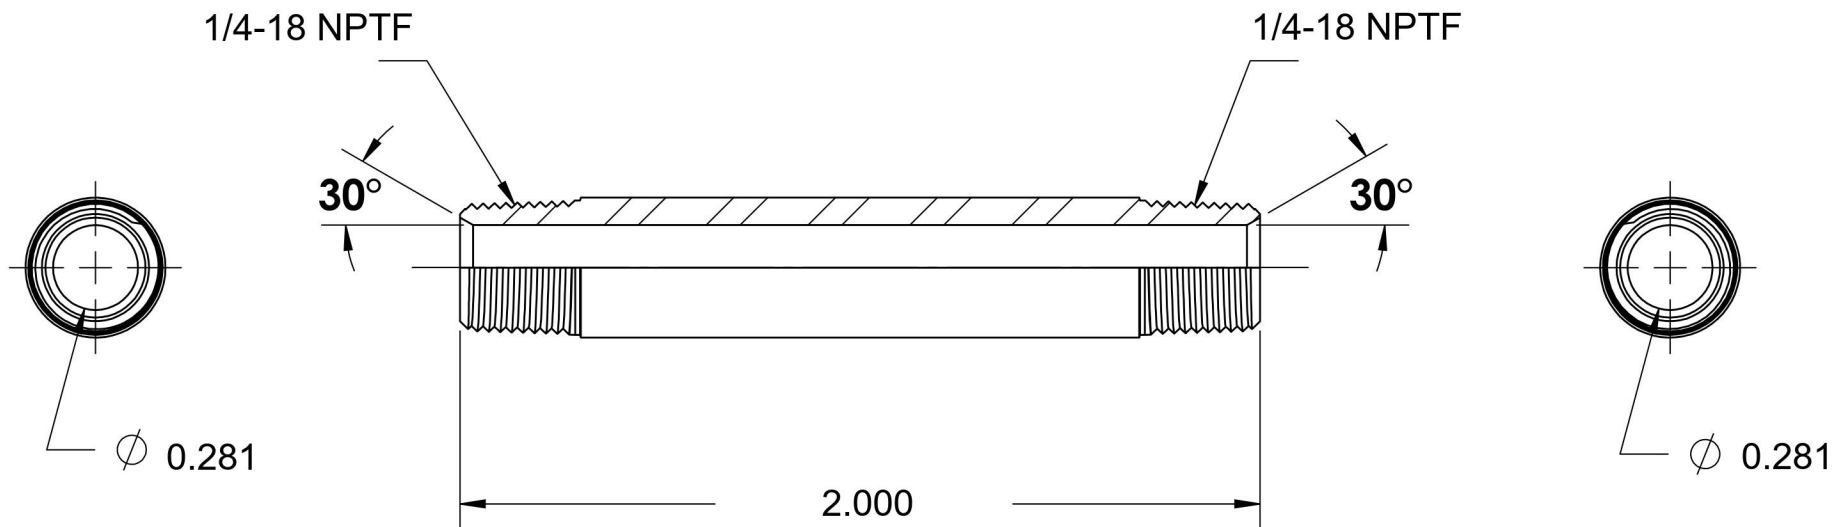

# 5404-N-04X2.000

Steel, SAE J514 Pipe Long Nipple, 1/4" Male NPTF 30° x 1/4" Male NPTF 30°

6701 Cochran Road  
Solon, Ohio 44139  
Phone: (440) 248-1880  
Toll Free: 1-888-331-1523

#### Series Description

SAE J514 Pipe Long Nipple