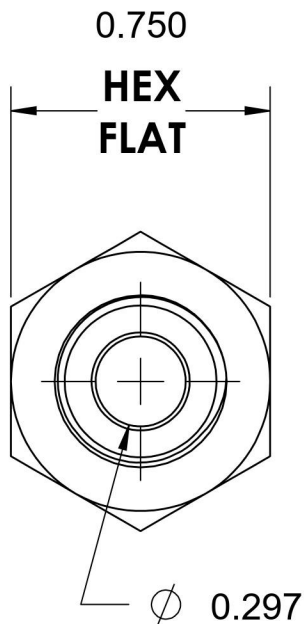

2405-06-04-B

Brass, SAE J514 Flared Tube Female Connector, 3/8" Male JIC x 1/4" Female NPTF

6701 Cochran Road
Solon, Ohio 44139
Phone: (440) 248-1880
Toll Free: 1-888-331-1523

Temperature Rating

-325°F to 400°F