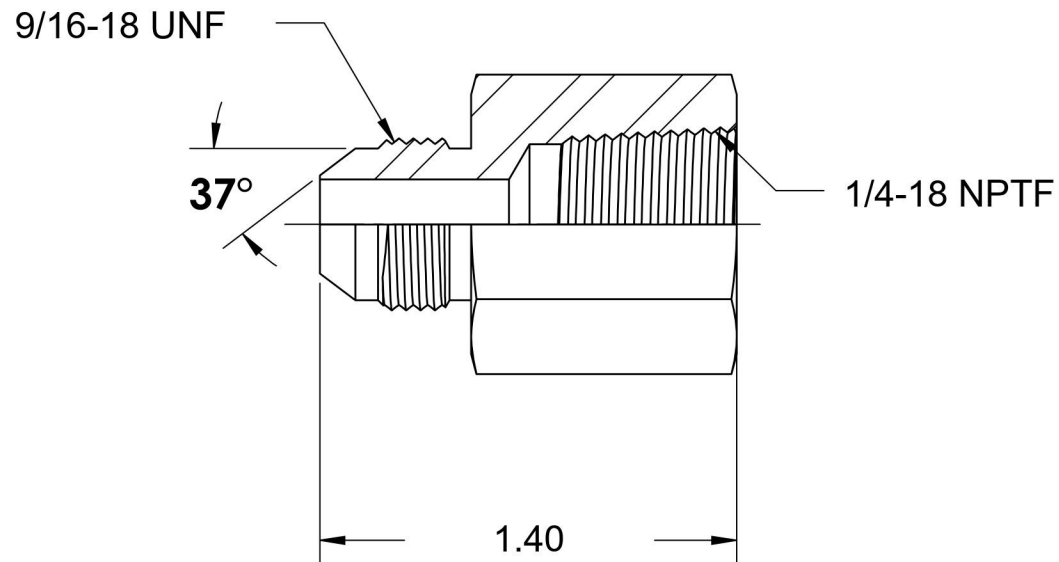

2405-06-04-B

Brass, SAE J514 Flared Tube Female Connector, 3/8" Male JIC x 1/4" Female NPTF

6701 Cochran Road
Solon, Ohio 44139
Phone: (440) 248-1880
Toll Free: 1-888-331-1523

Temperature Rating

-325°F to 400°F

Material

C360 Brass

Industry Standards

SAE J514 , SAE J476

Series

2405-B

Pressure Rating

3300 psi

Finish

Natural Finish

Series Description

SAE J514 Flared Tube
Female Connector