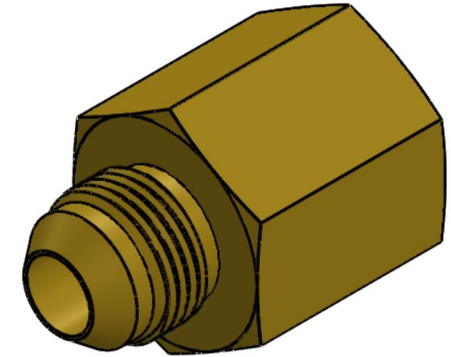

2405-06-04-B

Brass, SAE J514 Flared Tube Female Connector, 3/8" Male JIC x 1/4" Female NPTF

6701 Cochran Road
Solon, Ohio 44139
Phone: (440) 248-1880
Toll Free: 1-888-331-1523

Temperature Rating

-325°F to 400°F

Material

C360 Brass

Industry Standards

SAE J514 , SAE J476

Series

2405-B

Pressure Rating

3300 psi

Finish

Natural Finish

Series Description

SAE J514 Flared Tube
Female Connector