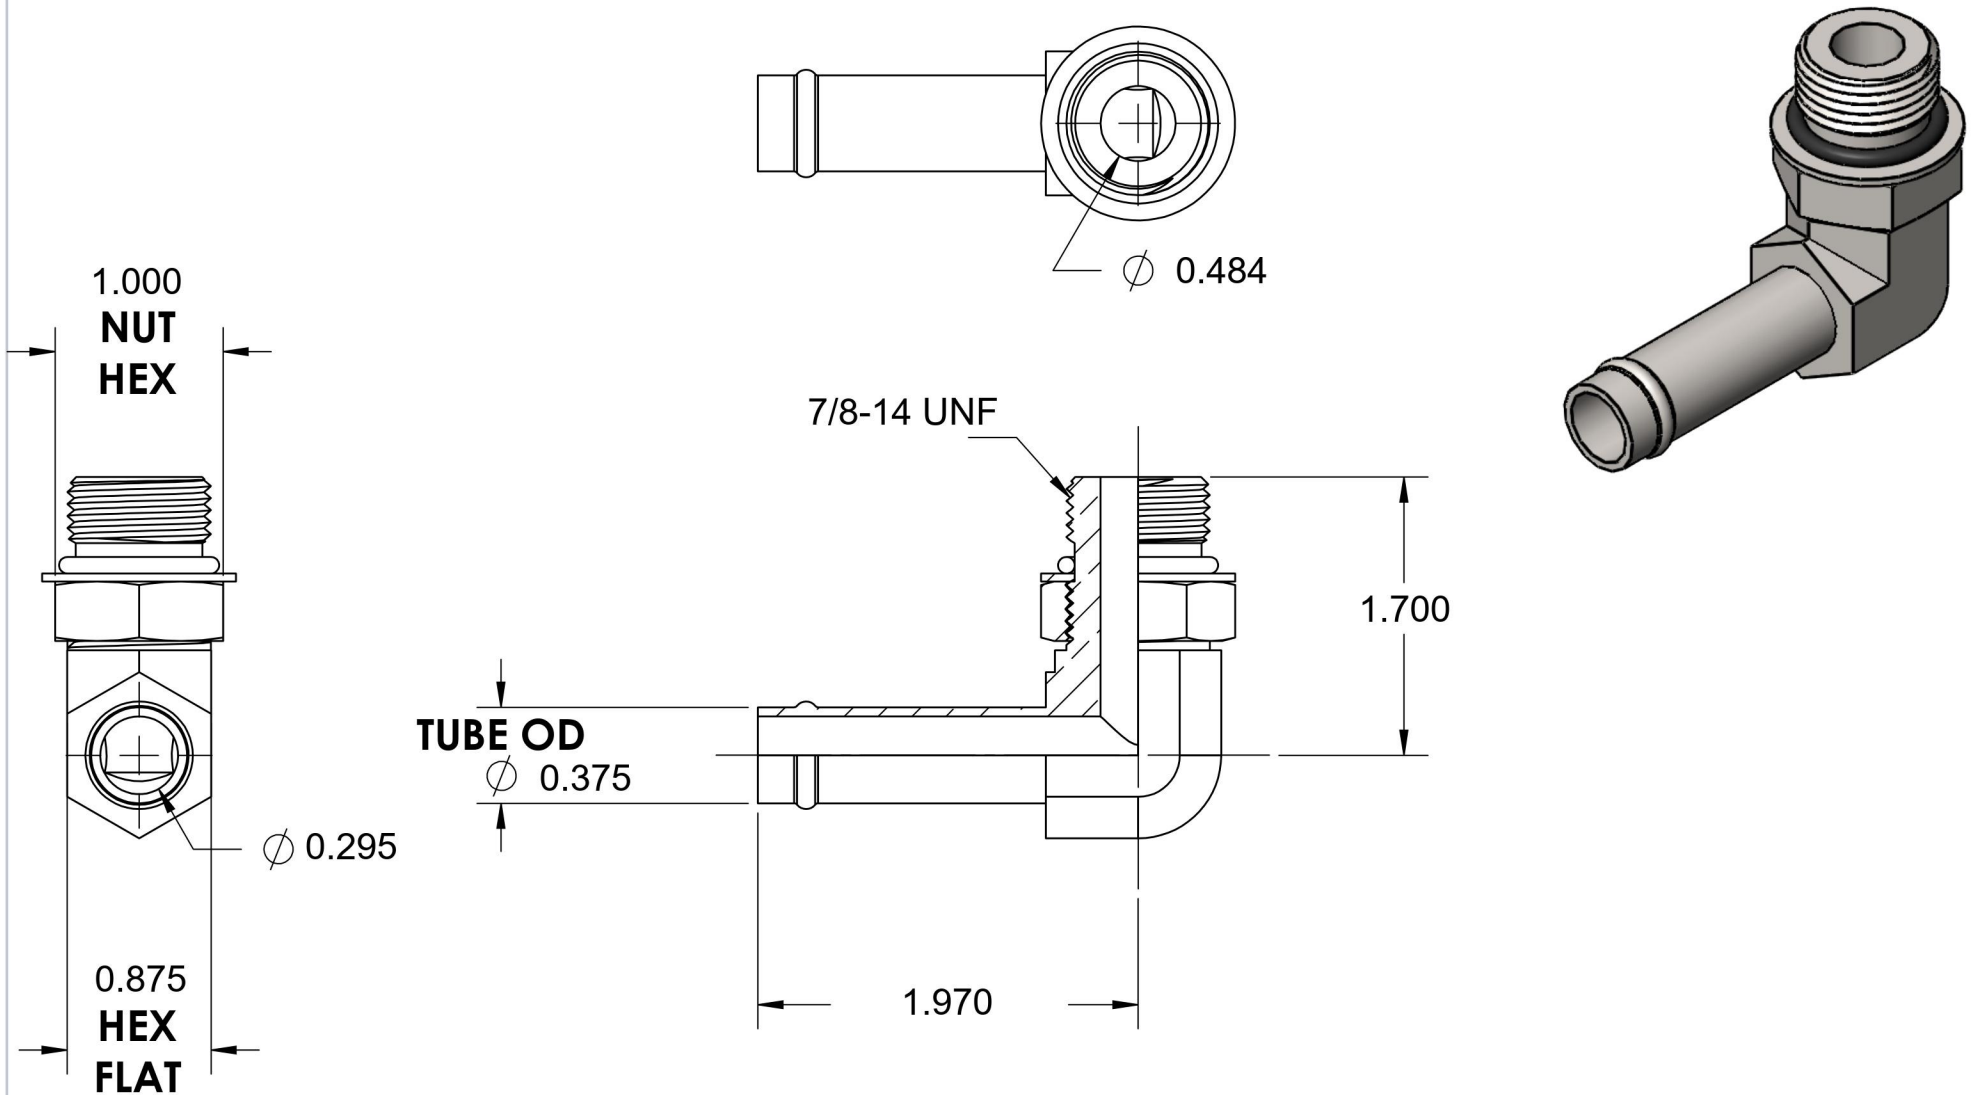

4601-06-10-NWO-FG

Steel, SAE J1231 Hose Bead 90° Adjustable Port Elbow, 3/8" Beaded Hose Barb x 7/8-14 Male Adjustable ORB

6701 Cochran Road
Solon, Ohio 44139
Phone: (440) 248-1880
Toll Free: 1-888-331-1523

Temperature Rating

-40°F to 250°F

Pressure Rating

150 psi

Material

C1045 Steel

Finish

Trivalent Zinc

Industry Standards

SAE J1231-2, SAE J1926-3
SAE J515, ASTM B633

Series

4601-NWO-FG

Series Description

SAE J1231 Hose Bead
90° Adjustable Port Elbow