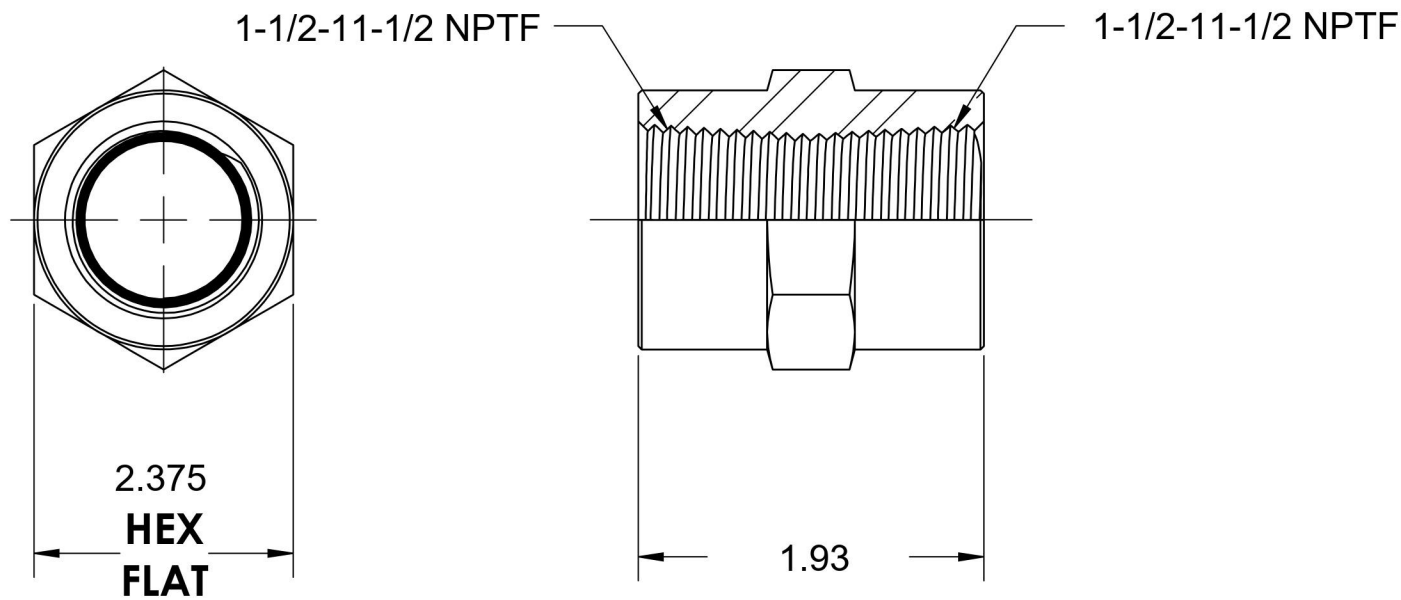

5000-24-24

Steel, SAE J514 Pipe Hex Coupling, 1-1/2" Female NPTF x 1-1/2" Female NPTF

6701 Cochran Road
Solon, Ohio 44139
Phone: (440) 248-1880
Toll Free: 1-888-331-1523

Temperature Rating -65°F to 500°F	Material C1045/12L14 Steel	Industry Standards SAE J514 , SAE J476 ASTM B633	Series 5000
Pressure Rating 2000 psi	Finish Trivalent Zinc		Series Description SAE J514 Pipe Hex Coupling