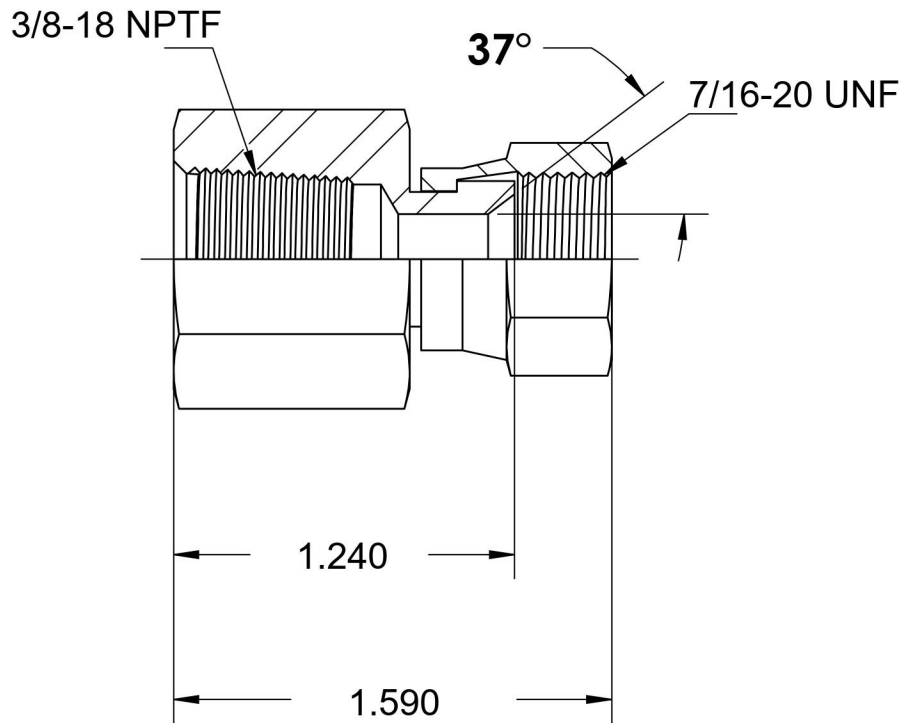

# 6506-06-04

Steel, SAE J514 37° Flare Swivel Female Connector, 3/8" Female NPTF x 1/4" Female JIC Swivel

6701 Cochran Road  
Solon, Ohio 44139  
Phone: (440) 248-1880  
Toll Free: 1-888-331-1523

<b>Temperature Rating</b> -65°F to 500°F	<b>Material</b> C1045/12L14 Steel	<b>Industry Standards</b> SAE J514 , SAE J476 ASTM B633	<b>Series</b> 6506
<b>Pressure Rating</b> 5000 psi	<b>Finish</b> Trivalent Zinc		<b>Series Description</b> SAE J514 37° Flare Swivel Female Connector