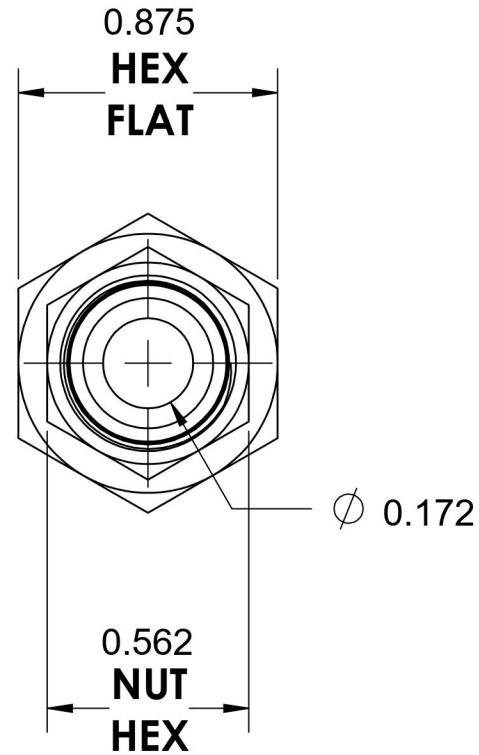

# 6506-06-04

Steel, SAE J514 37° Flare Swivel Female Connector, 3/8" Female NPTF x 1/4" Female JIC Swivel

6701 Cochran Road  
Solon, Ohio 44139  
Phone: (440) 248-1880  
Toll Free: 1-888-331-1523

<b>Temperature Rating</b> -65°F to 500°F	<b>Material</b> C1045/12L14 Steel	<b>Industry Standards</b> SAE J514 , SAE J476 ASTM B633	<b>Series</b> 6506
<b>Pressure Rating</b> 5000 psi	<b>Finish</b> Trivalent Zinc		<b>Series Description</b> SAE J514 37° Flare Swivel Female Connector