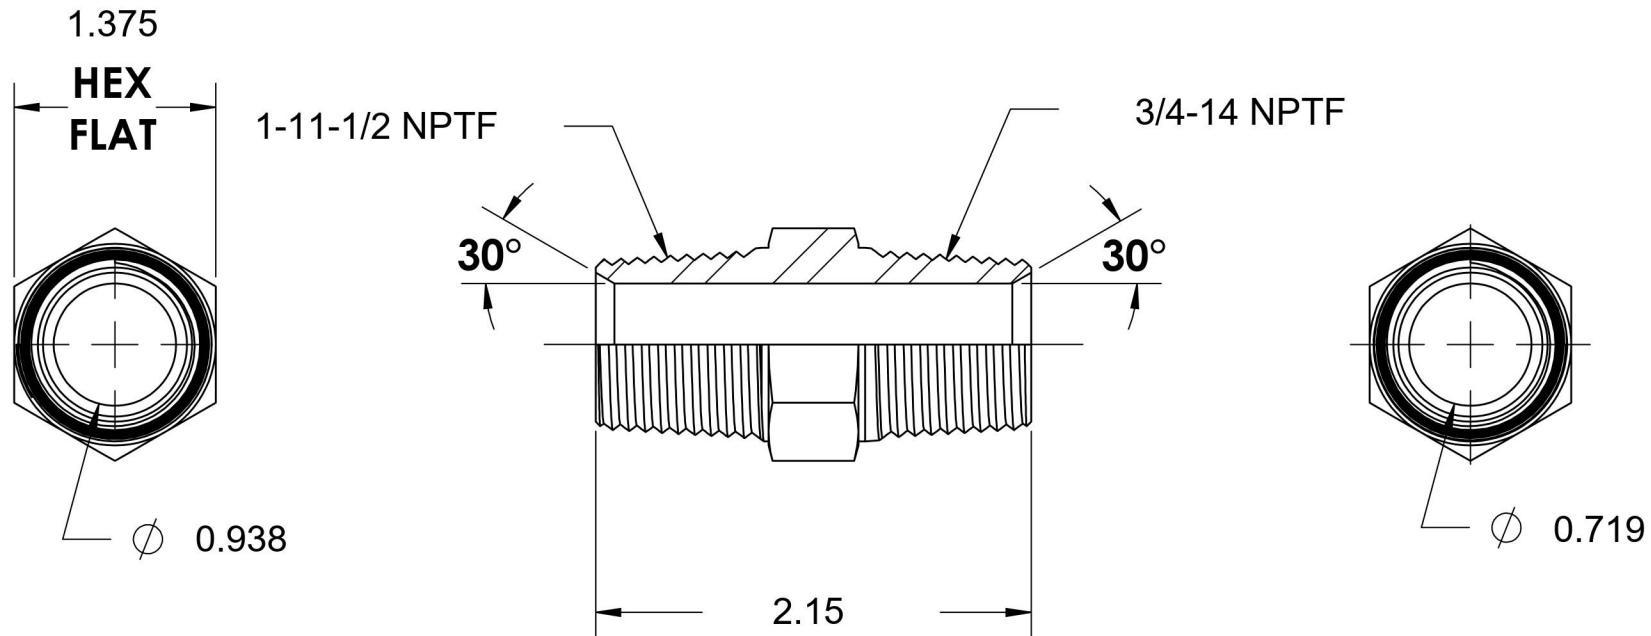

5404-16-12-SS

Stainless Steel, SAE J514 Pipe Nipple, 1" Male NPTF 30° x 3/4" Male NPTF 30°

6701 Cochran Road
Solon, Ohio 44139
Phone: (440) 248-1880
Toll Free: 1-888-331-1523

Temperature Rating	Material	Industry Standards	Series
-425°F to 1200°F	316/316L Stainless Steel	SAE J514 , SAE J476	5404-SS
Pressure Rating	Finish		Series Description
5400 psi	Passivated		SAE J514 Pipe Nipple