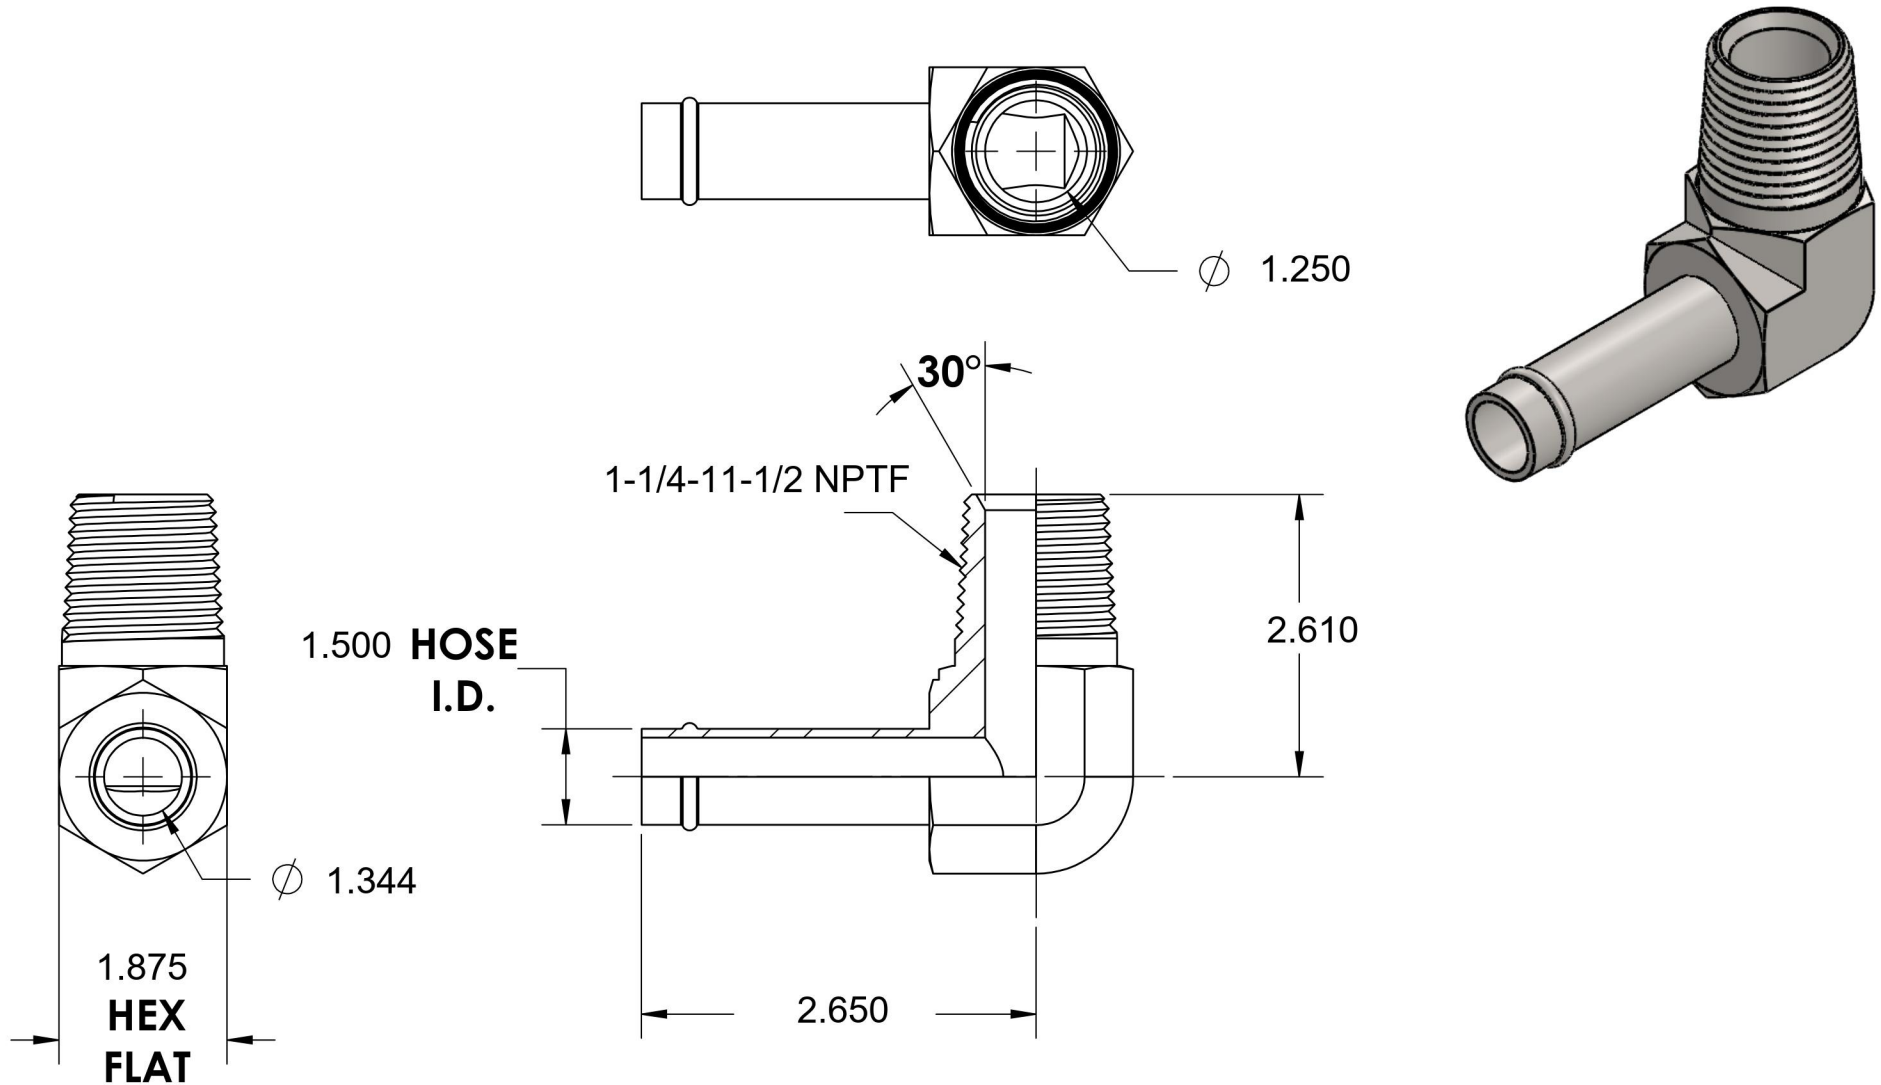

# 4501-24-20-FG

Steel, SAE J1231 Hose Bead 90° Male Elbow, 1-1/2" Beaded Hose Barb x 1-1/4" Male NPTF 30°

6701 Cochran Road  
Solon, Ohio 44139  
Phone: (440) 248-1880  
Toll Free: 1-888-331-1523

<b>Temperature Rating</b>	<b>Material</b>	<b>Industry Standards</b>	<b>Series</b>
-65°F to 500°F	C1045 Steel	SAE J1231, SAE J476 ASTM B633	4501-FG
<b>Pressure Rating</b>	<b>Finish</b>		<b>Series Description</b>
150 psi	Trivalent Zinc		SAE J1231 Hose Bead 90° Male Elbow