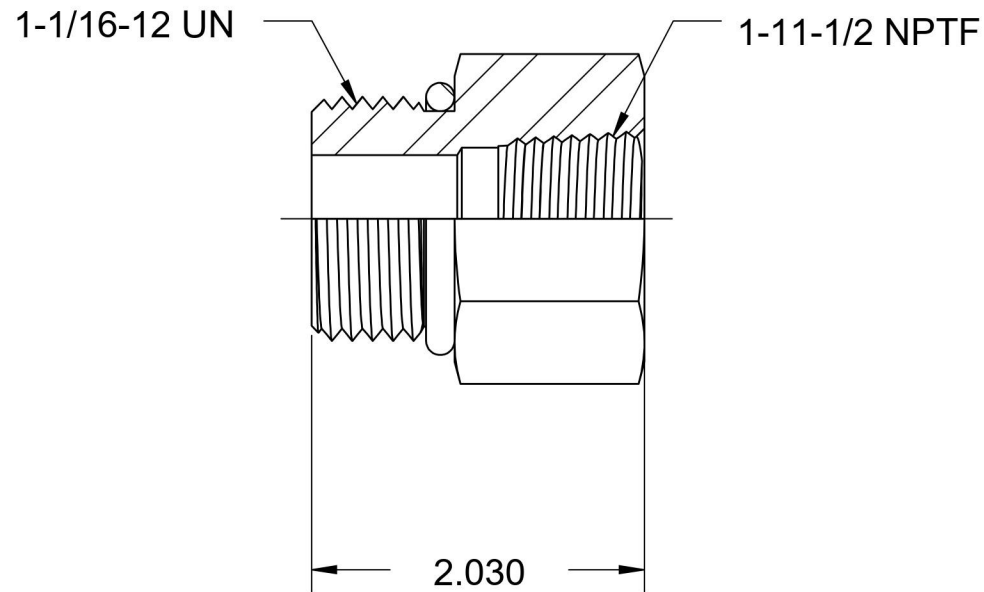

# 6405-12-16-O

Steel, SAE J1926 O-Ring Boss Female Adapter, 1-1/16-12 Male ORB x 1-11-1/2" Female NPTF

6701 Cochran Road  
Solon, Ohio 44139  
Phone: (440) 248-1880  
Toll Free: 1-888-331-1523

<b>Temperature Rating</b>	<b>Material</b>	<b>Industry Standards</b>	<b>Series</b>
-40°F to 250°F	C1045 / 12L14 Steel	SAE J1926-3, SAE J476 SAE J515, ASTM B633	6405-O
<b>Pressure Rating</b>	<b>Finish</b>		<b>Series Description</b>
3000 psi	Trivalent Zinc		SAE J1926 O-Ring Boss Female Adapter