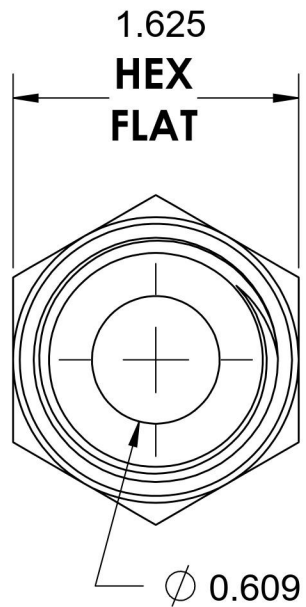

# 6405-12-16-O

Steel, SAE J1926 O-Ring Boss Female Adapter, 1-1/16-12 Male ORB x 1-11-1/2" Female NPTF

6701 Cochran Road  
Solon, Ohio 44139  
Phone: (440) 248-1880  
Toll Free: 1-888-331-1523

<b>Temperature Rating</b>	<b>Material</b>	<b>Industry Standards</b>	<b>Series</b>
-40°F to 250°F	C1045 / 12L14 Steel	SAE J1926-3, SAE J476 SAE J515, ASTM B633	6405-O
<b>Pressure Rating</b>	<b>Finish</b>		<b>Series Description</b>
3000 psi	Trivalent Zinc		SAE J1926 O-Ring Boss Female Adapter