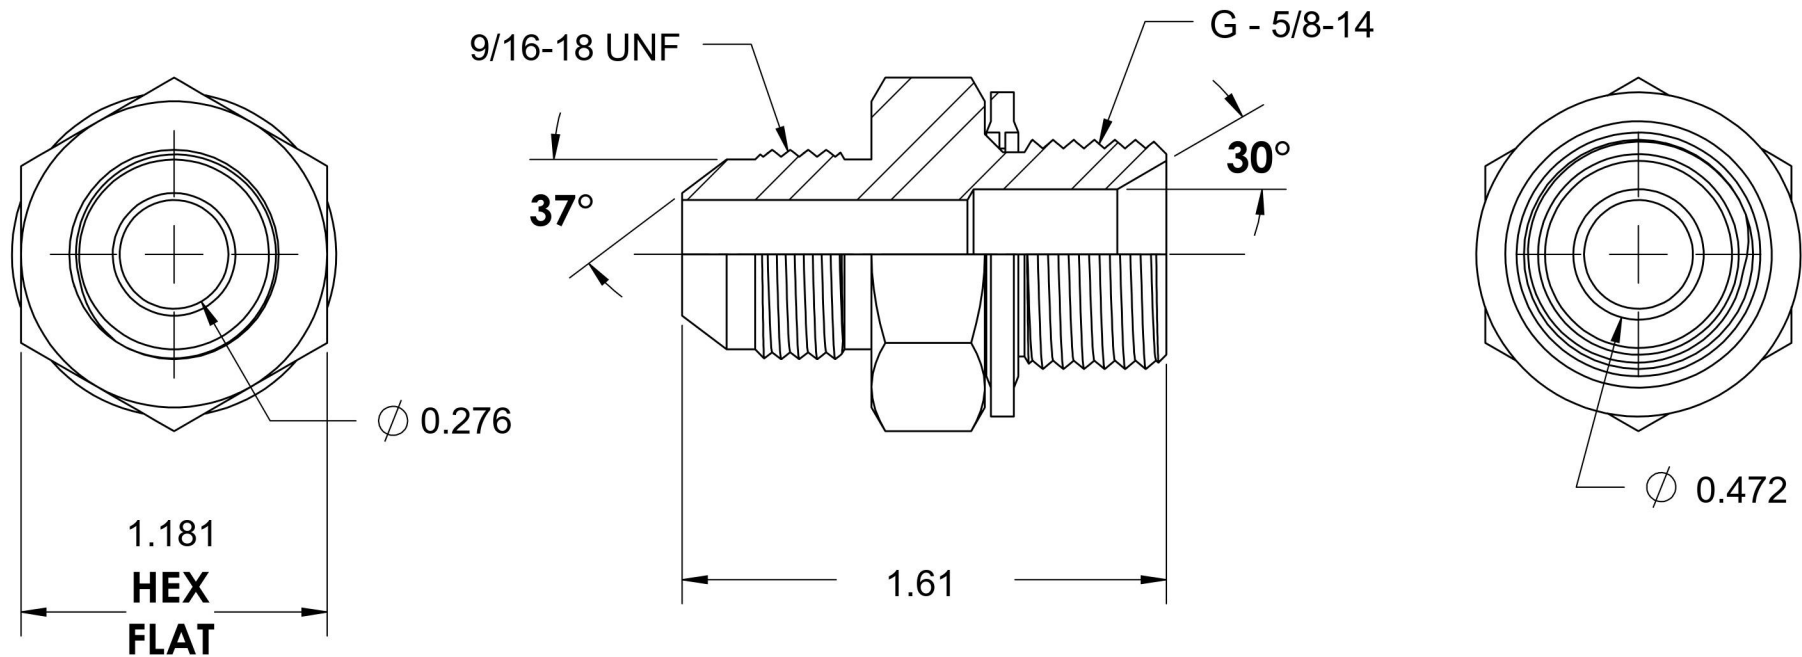

7002-06-10-SS-BS

Stainless Steel, SAE J514 37° Flare BSPP Type (D) Bonded Seal Port/Line Adapter, 3/8" Male JIC x 5/8-14 Male BSPP 60° Line/Port

6701 Cochran Road
Solon, Ohio 44139
Phone: (440) 248-1880
Toll Free: 1-888-331-1523

Temperature Rating	Material	Industry Standards	Series
-22°F to 257°F	316/316L Stainless Steel	SAE J514, ISO 1179	7002-BS-SS
Pressure Rating	Finish		Series Description
2900 psi	Passivated		SAE J514 37° Flare BSPP Type (D) Bonded Seal Port/Line Adapter