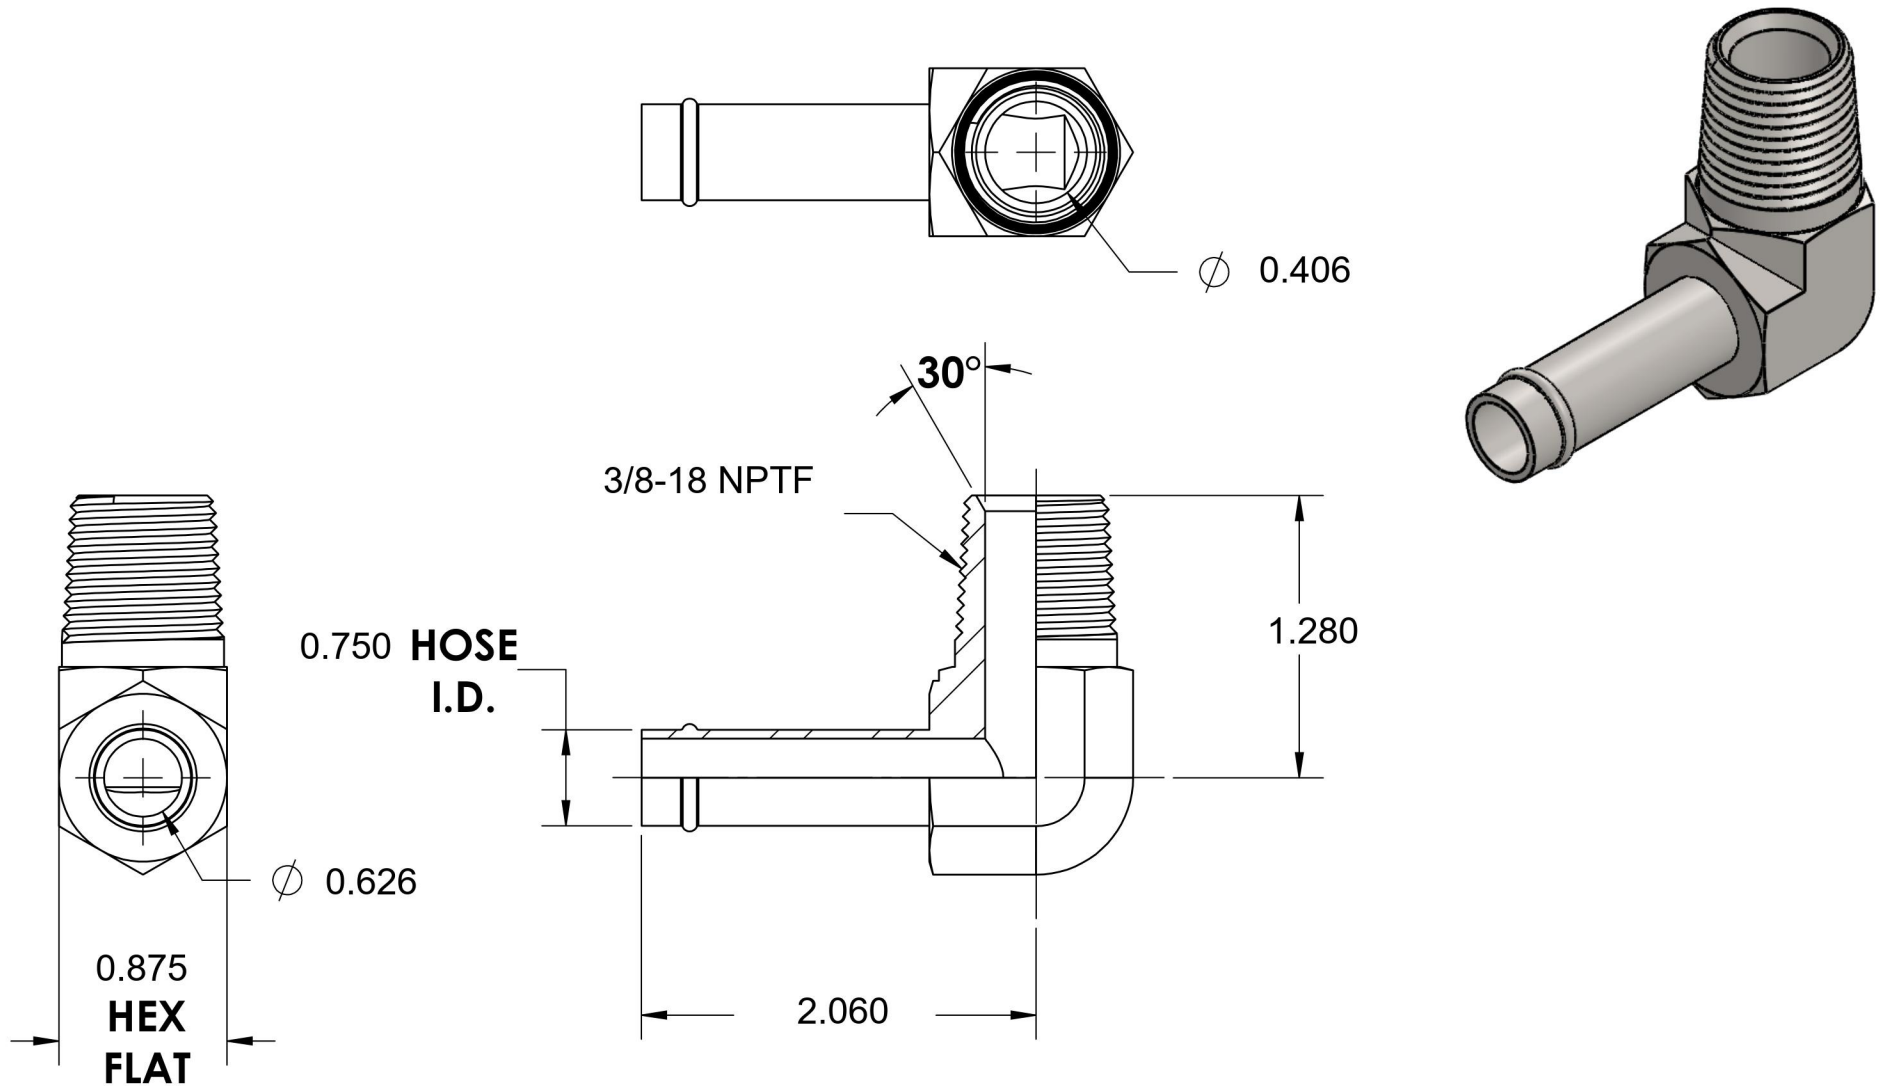

4501-12-06-FG

Steel, SAE J1231 Hose Bead 90° Male Elbow, 3/4" Beaded Hose Barb x 3/8" Male NPTF 30°

6701 Cochran Road
Solon, Ohio 44139
Phone: (440) 248-1880
Toll Free: 1-888-331-1523

Temperature Rating	Material	Industry Standards	Series
-65°F to 500°F	C1045 Steel	SAE J1231, SAE J476 ASTM B633	4501-FG
Pressure Rating	Finish		Series Description
150 psi	Trivalent Zinc		SAE J1231 Hose Bead 90° Male Elbow