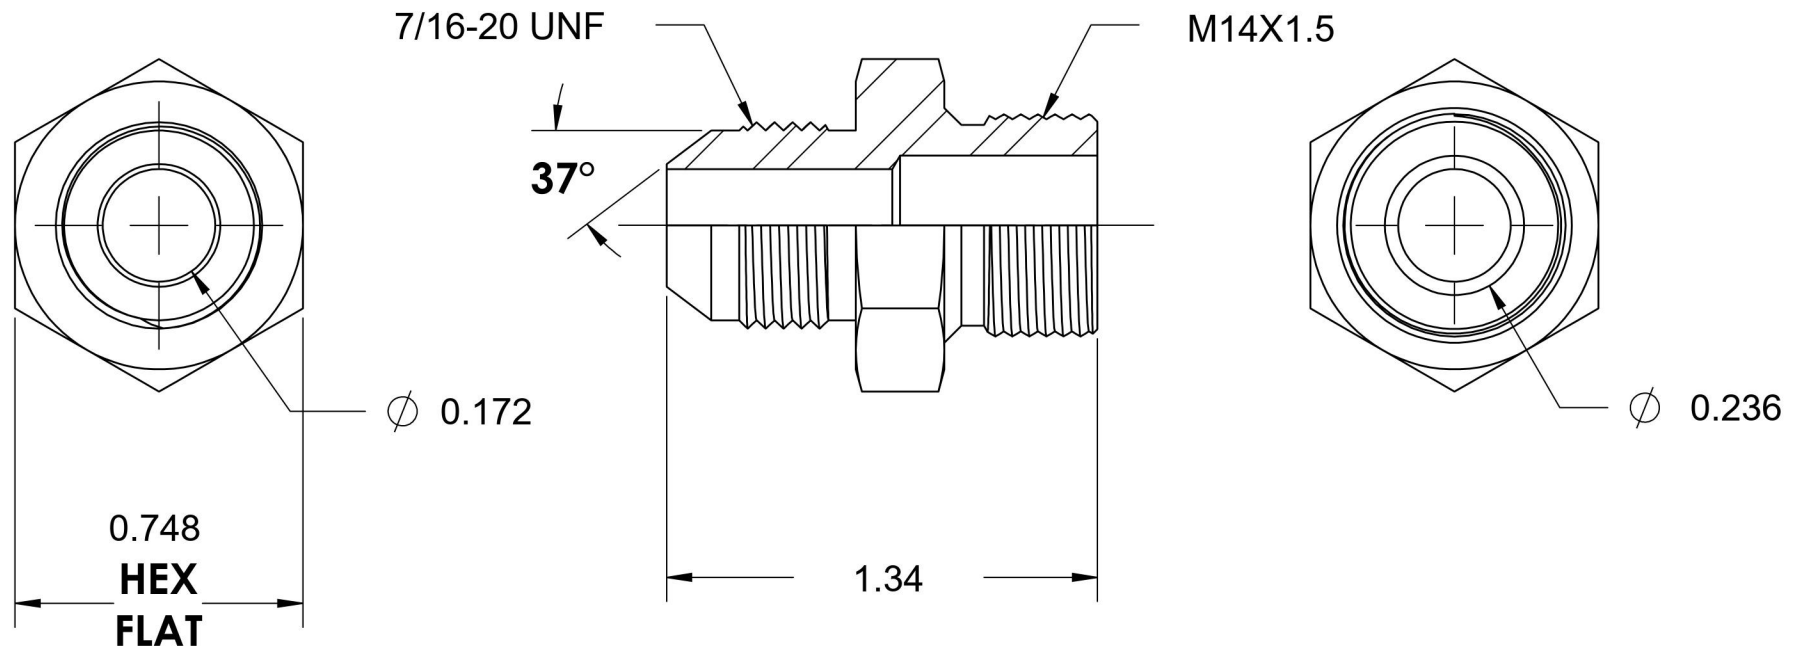

# 7005-04-14-SS

Stainless Steel, SAE J514 37° Flare Male Metric Port/Line Connector, 1/4" Male JIC x M14X1.5 Male Metric 60° Line/Port

6701 Cochran Road  
Solon, Ohio 44139  
Phone: (440) 248-1880  
Toll Free: 1-888-331-1523

<b>Temperature Rating</b> -425°F to 1200°F	<b>Material</b> 316/316L Stainless Steel	<b>Industry Standards</b> SAE J514, ISO 9974	<b>Series</b> 7005-SS
<b>Pressure Rating</b> 6000 psi	<b>Finish</b> Passivated		<b>Series Description</b> SAE J514 37° Flare Male Metric Port/Line Connector