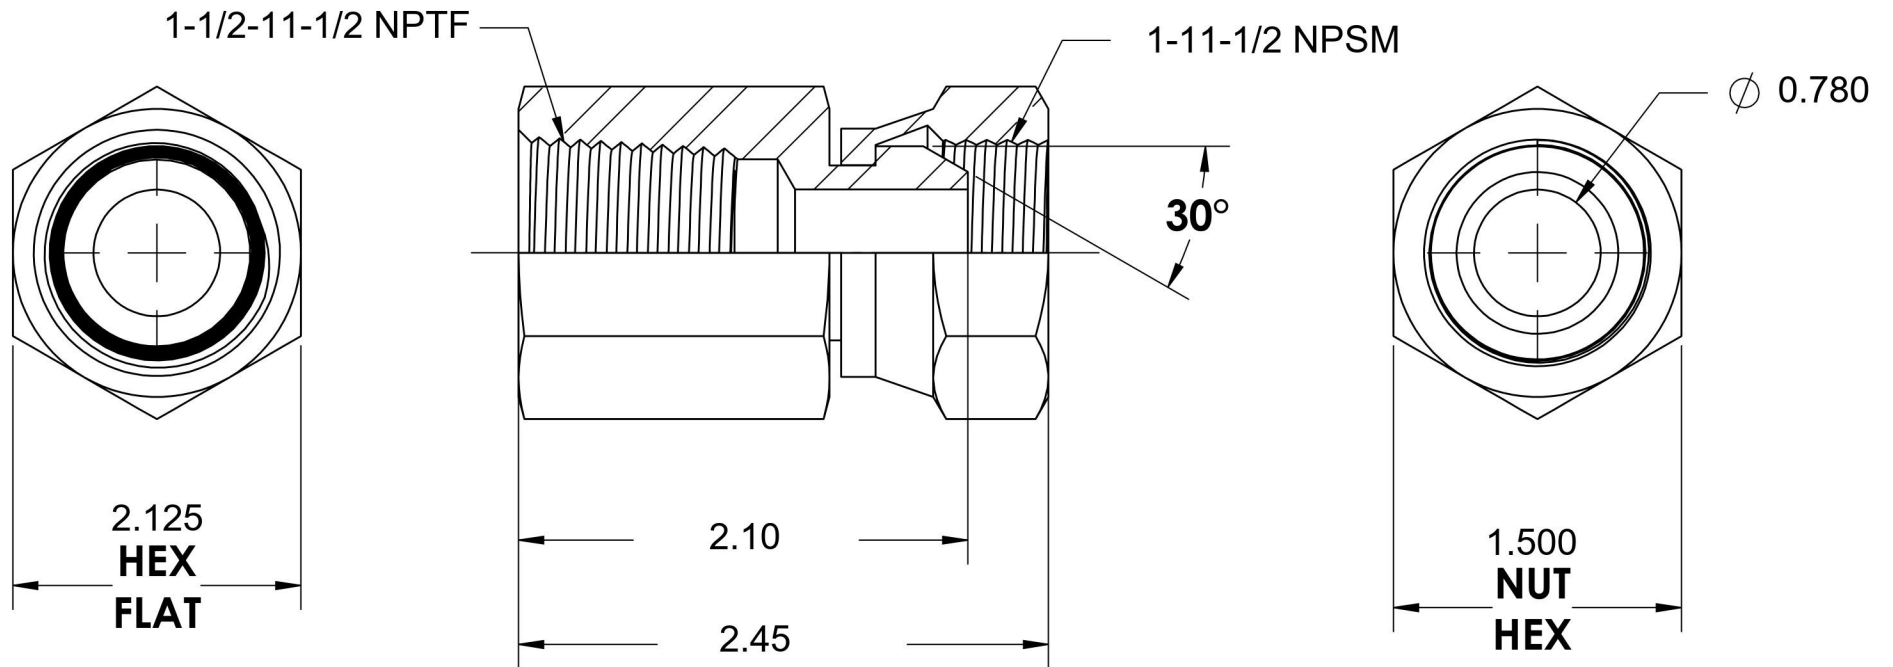

1405-24-16-SS

Stainless Steel, SAE J514 NPSM Swivel Female Connector, 1-1/2" Female NPTF x 1" Female NPSM Swivel

6701 Cochran Road
Solon, Ohio 44139
Phone: (440) 248-1880
Toll Free: 1-888-331-1523

Temperature Rating	-425°F to 1200°F	Material	316/316L Stainless Steel	Industry Standards	SAE J514, SAE J476	Series	1405-SS
Pressure Rating	2000 psi	Finish	Passivated			Series Description	SAE J514 NPSM Swivel Female Connector