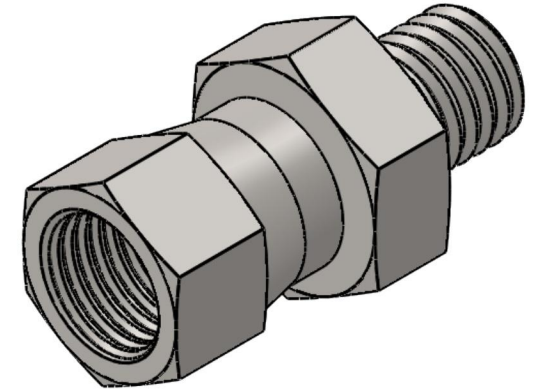

# 7025-10-20

Steel, SAE J514 37° Flare Swivel Male Metric Port/Line Connector, 5/8" Female JIC Swivel x M20X1.5 Male Metric 60° Line/Port

6701 Cochran Road  
Solon, Ohio 44139  
Phone: (440) 248-1880  
Toll Free: 1-888-331-1523

<b>Temperature Rating</b>	<b>Material</b>	<b>Industry Standards</b>	<b>Series</b>
-65°F to 500°F	C1045 / 12L14 Steel	SAE J514, ISO 9974	7025
<b>Pressure Rating</b>	<b>Finish</b>	ASTM B633	<b>Series Description</b>
5000 psi	Trivalent Zinc		SAE J514 37° Flare Swivel Male Metric Port/Line Connector