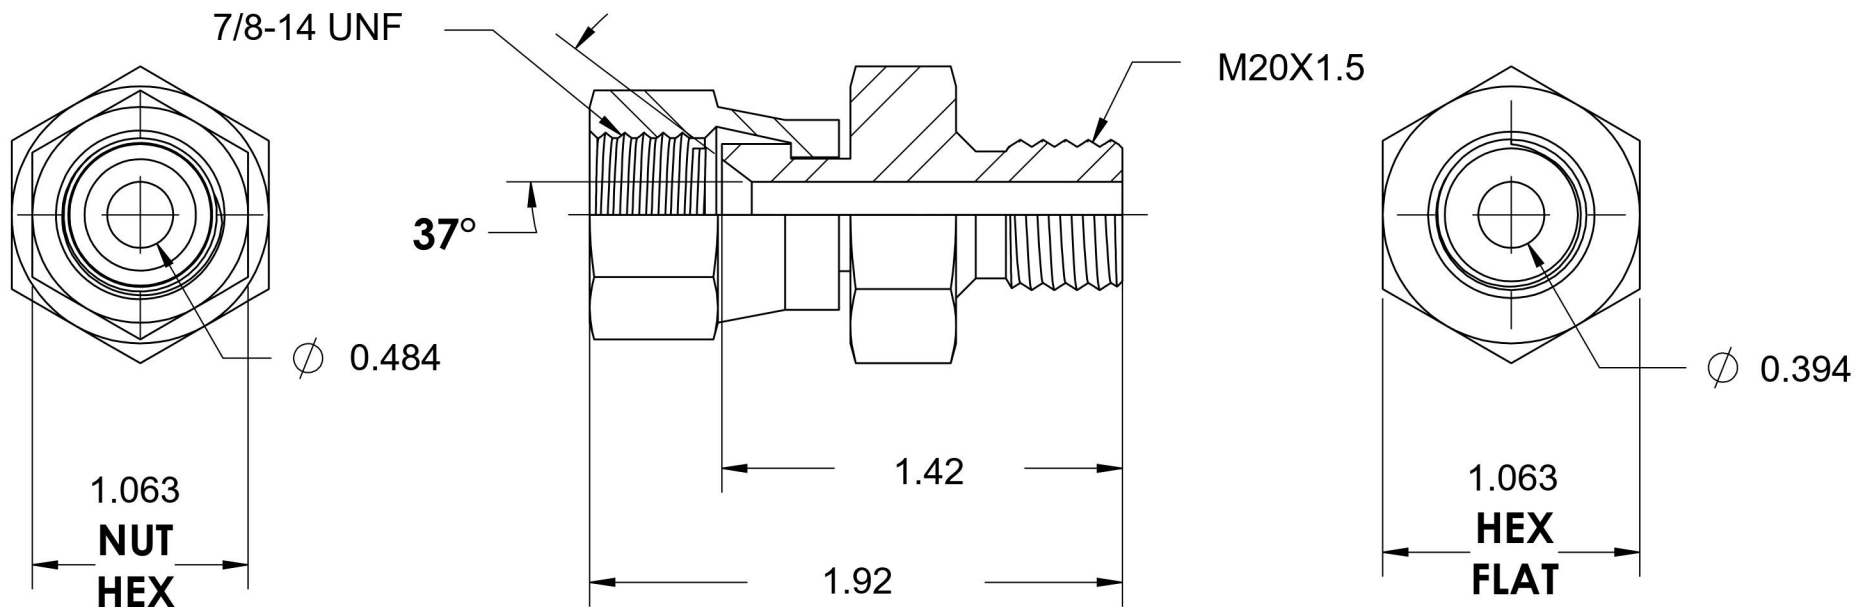

# 7025-10-20

Steel, SAE J514 37° Flare Swivel Male Metric Port/Line Connector, 5/8" Female JIC Swivel x M20X1.5 Male Metric 60° Line/Port

6701 Cochran Road  
Solon, Ohio 44139  
Phone: (440) 248-1880  
Toll Free: 1-888-331-1523

<b>Temperature Rating</b>	<b>Material</b>	<b>Industry Standards</b>	<b>Series</b>
-65°F to 500°F	C1045 / 12L14 Steel	SAE J514, ISO 9974	7025
<b>Pressure Rating</b>	<b>Finish</b>	ASTM B633	<b>Series Description</b>
5000 psi	Trivalent Zinc		SAE J514 37° Flare Swivel Male Metric Port/Line Connector