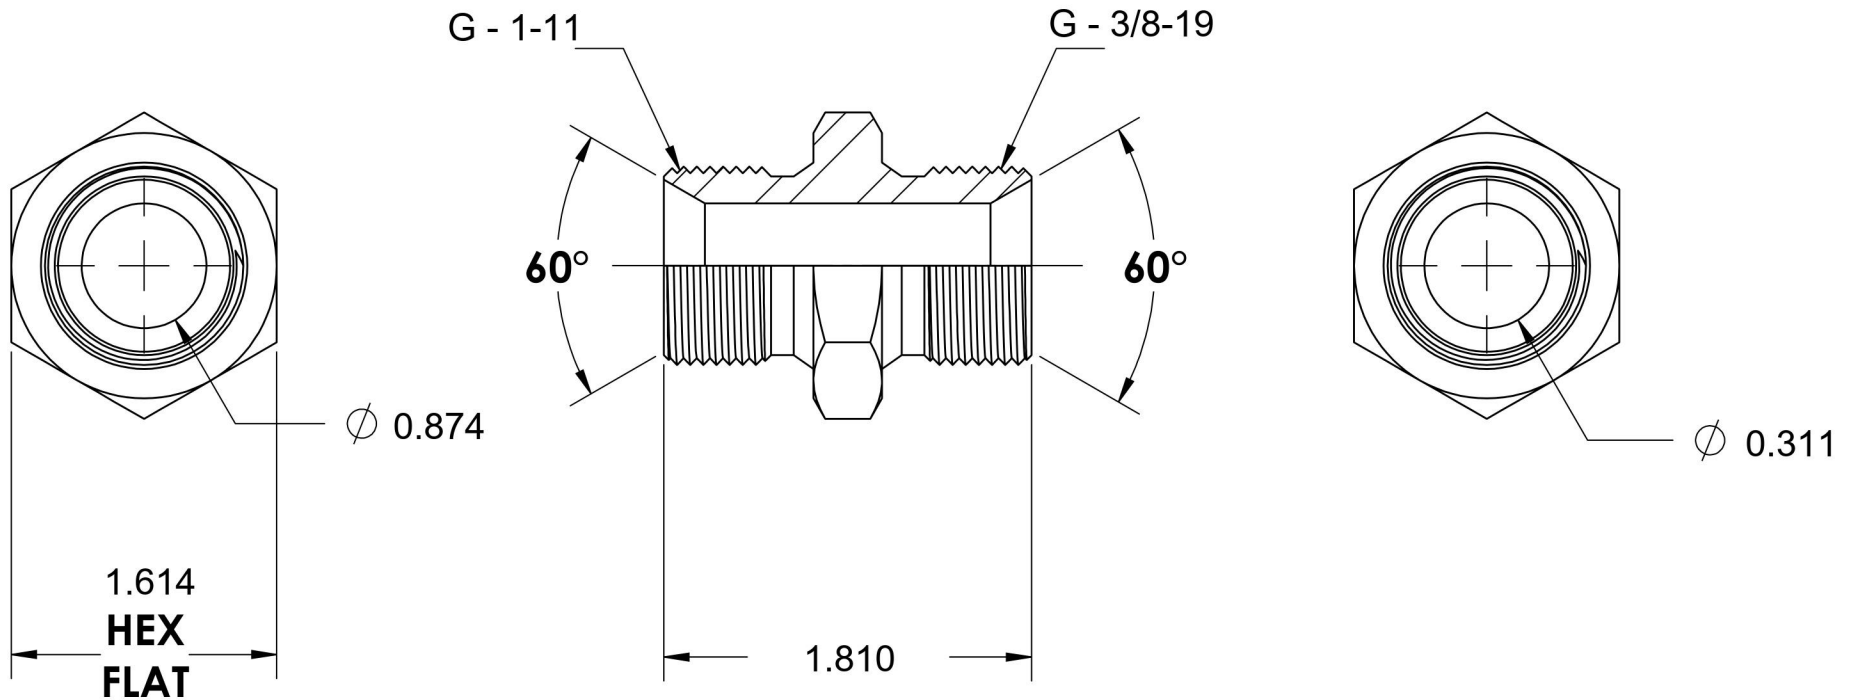

# 9022-16-06-SS

Stainless Steel, ISO 1179 BSPP Port/Line Union, 1-11 Male BSPP 60° Line/Port x 3/8-19 Male BSPP 60° Line/Port

6701 Cochran Road  
Solon, Ohio 44139  
Phone: (440) 248-1880  
Toll Free: 1-888-331-1523

<b>Temperature Rating</b> -425°F to 1200°F	<b>Material</b> 316/316L Stainless Steel	<b>Industry Standards</b> ISO 1179, ISO 8434-6	<b>Series</b> 9022-SS
<b>Pressure Rating</b> 1700 psi	<b>Finish</b> Passivated		<b>Series Description</b> ISO 1179 BSPP Port/Line Union