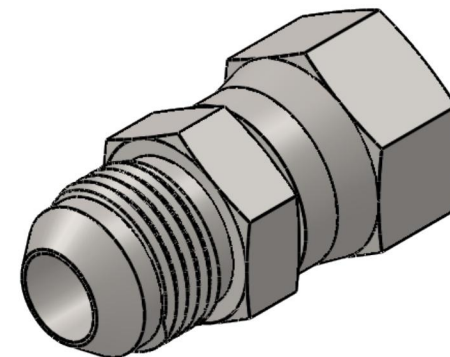

# 6504-06-08

Steel, SAE J514 37° Flare Swivel Adapter, 3/8" Male JIC x 1/2" Female JIC Swivel

6701 Cochran Road  
Solon, Ohio 44139  
Phone: (440) 248-1880  
Toll Free: 1-888-331-1523

<b>Temperature Rating</b>	<b>Material</b>	<b>Industry Standards</b>	<b>Series</b>
-65°F to 500°F	C1045/12L14 Steel	SAE J514, ASTM B633	6504
<b>Pressure Rating</b>	<b>Finish</b>		<b>Series Description</b>
6000 psi	Trivalent Zinc		SAE J514 37° Flare Swivel Adapter