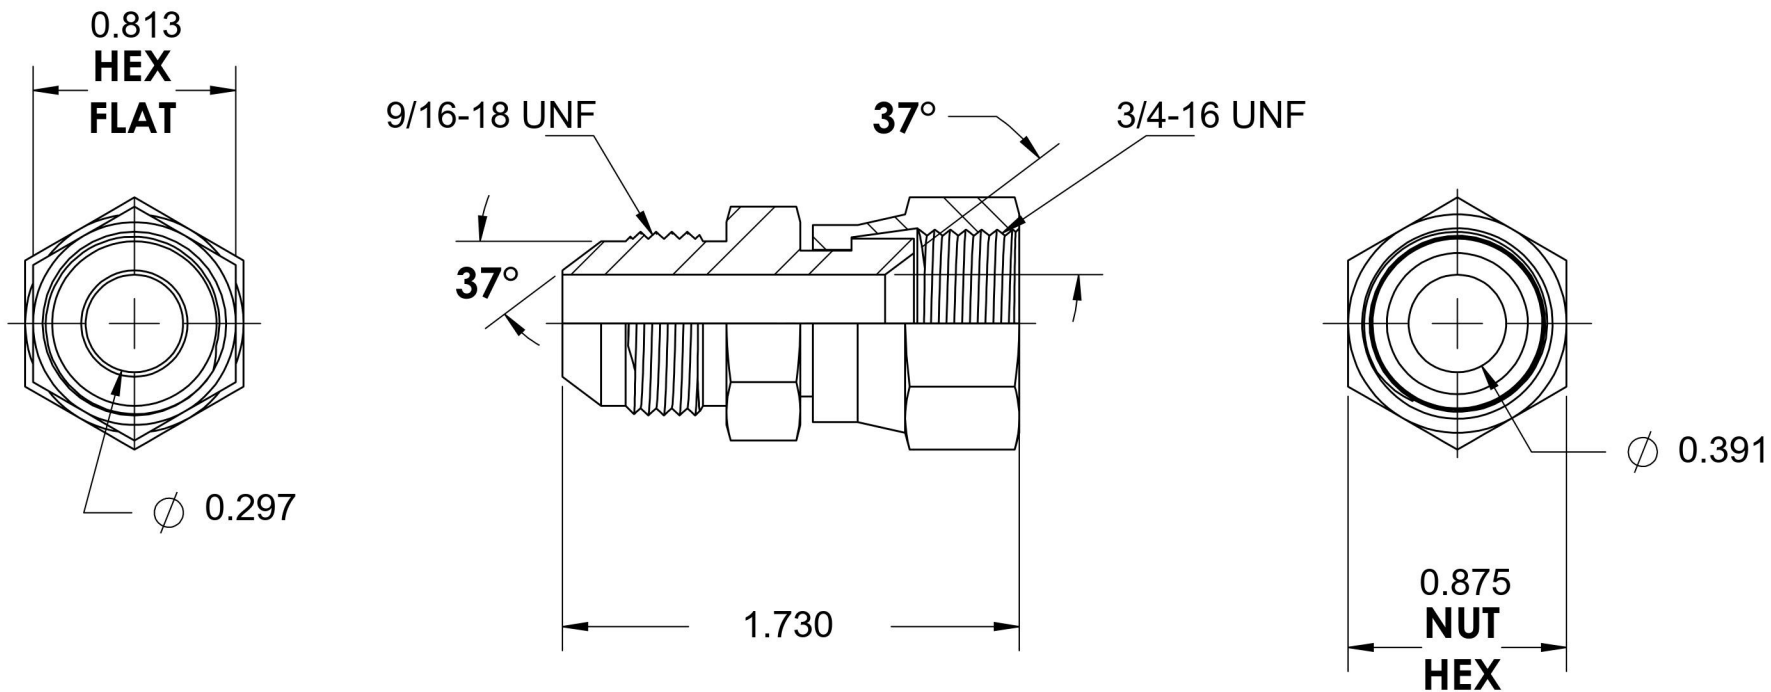

# 6504-06-08

Steel, SAE J514 37° Flare Swivel Adapter, 3/8" Male JIC x 1/2" Female JIC Swivel

6701 Cochran Road  
Solon, Ohio 44139  
Phone: (440) 248-1880  
Toll Free: 1-888-331-1523

<b>Temperature Rating</b>	<b>Material</b>	<b>Industry Standards</b>	<b>Series</b>
-65°F to 500°F	C1045/12L14 Steel	SAE J514, ASTM B633	6504
<b>Pressure Rating</b>	<b>Finish</b>		<b>Series Description</b>
6000 psi	Trivalent Zinc		SAE J514 37° Flare Swivel Adapter