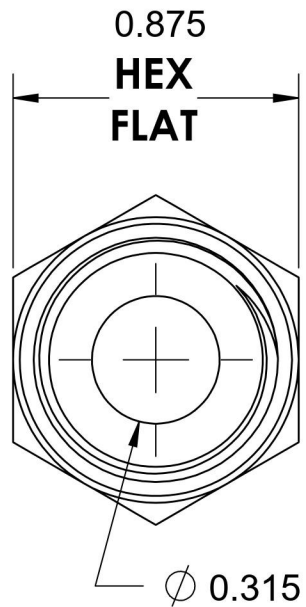

# 6405-08-02-O

Steel, SAE J1926 O-Ring Boss Female Adapter, 3/4-16 Male ORB x 1/8" Female NPTF

3/4-16 UNF

6701 Cochran Road  
Solon, Ohio 44139  
Phone: (440) 248-1880  
Toll Free: 1-888-331-1523

**Temperature Rating**

-40°F to 250°F

**Pressure Rating**

6000 psi

**Material**

C1045 / 12L14 Steel

**Finish**

Trivalent Zinc

**Industry Standards**