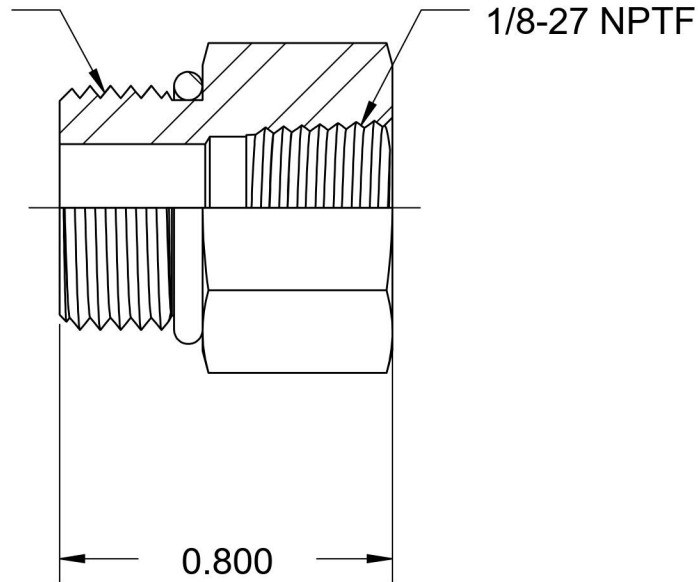

# 6405-08-02-O

Steel, SAE J1926 O-Ring Boss Female Adapter, 3/4-16 Male ORB x 1/8" Female NPTF

3/4-16 UNF

6701 Cochran Road  
Solon, Ohio 44139  
Phone: (440) 248-1880  
Toll Free: 1-888-331-1523

**Temperature Rating**

-40°F to 250°F

**Pressure Rating**

6000 psi

**Material**

C1045 / 12L14 Steel

**Finish**

Trivalent Zinc

**Industry Standards**