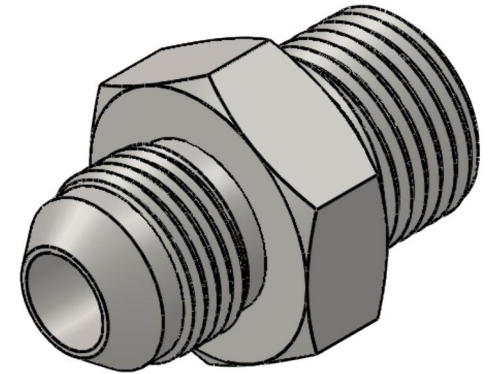

# 7002-16-06

Steel, SAE J514 37° Flare Male BSPP Port/Line Connector, 1" Male JIC x 3/8-19 Male BSPP 60° Line/Port

6701 Cochran Road  
Solon, Ohio 44139  
Phone: (440) 248-1880  
Toll Free: 1-888-331-1523

<b>Temperature Rating</b>	<b>Material</b>	<b>Industry Standards</b>	<b>Series</b>
-65°F to 500°F	C1045/12L14 Steel	SAE J514, ISO 1179	7002
<b>Pressure Rating</b>	<b>Finish</b>	ISO 8434-6, ASTM B633	<b>Series Description</b>
5100 psi	Trivalent Zinc		SAE J514 37° Flare Male BSPP Port/Line Connector