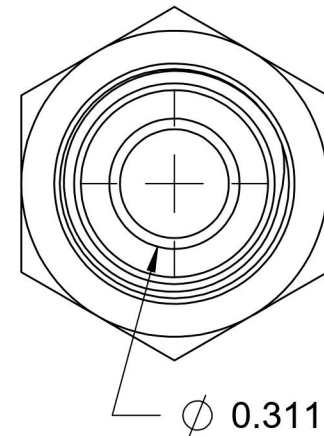

# 7002-16-06

Steel, SAE J514 37° Flare Male BSPP Port/Line Connector, 1" Male JIC x 3/8-19 Male BSPP 60° Line/Port

6701 Cochran Road  
Solon, Ohio 44139  
Phone: (440) 248-1880  
Toll Free: 1-888-331-1523

<b>Temperature Rating</b>	<b>Material</b>	<b>Industry Standards</b>	<b>Series</b>
-65°F to 500°F	C1045/12L14 Steel	SAE J514, ISO 1179	7002
<b>Pressure Rating</b>	<b>Finish</b>	ISO 8434-6, ASTM B633	<b>Series Description</b>
5100 psi	Trivalent Zinc		SAE J514 37° Flare Male BSPP Port/Line Connector