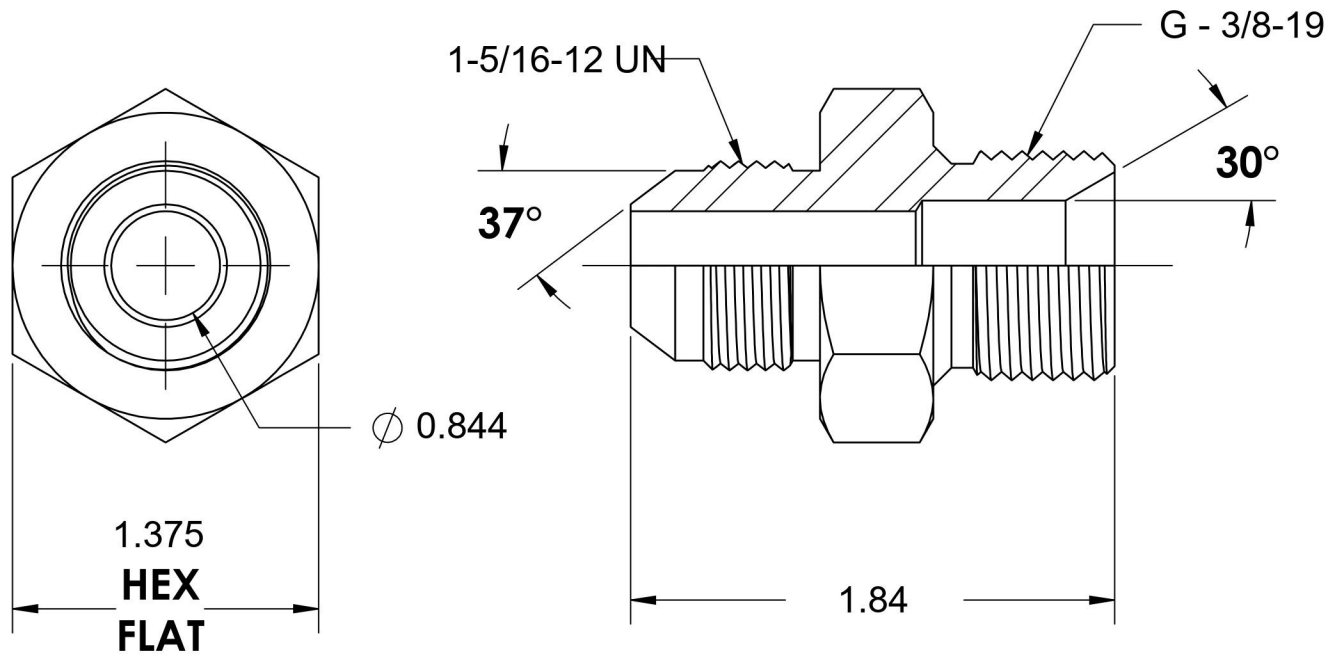

# 7002-16-06

Steel, SAE J514 37° Flare Male BSPP Port/Line Connector, 1" Male JIC x 3/8-19 Male BSPP 60° Line/Port

6701 Cochran Road  
Solon, Ohio 44139  
Phone: (440) 248-1880  
Toll Free: 1-888-331-1523

<b>Temperature Rating</b>	<b>Material</b>	<b>Industry Standards</b>	<b>Series</b>
-65°F to 500°F	C1045/12L14 Steel	SAE J514, ISO 1179	7002
<b>Pressure Rating</b>	<b>Finish</b>	ISO 8434-6, ASTM B633	<b>Series Description</b>
5100 psi	Trivalent Zinc		SAE J514 37° Flare Male BSPP Port/Line Connector