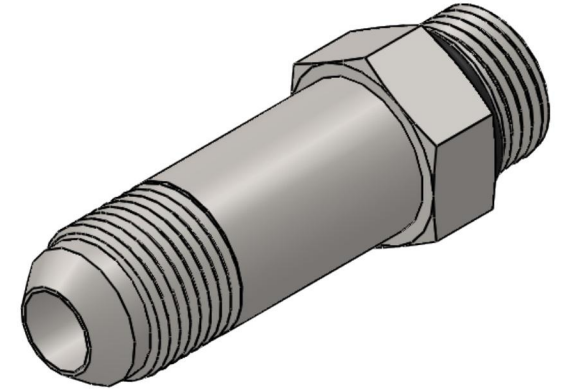

6400-L-32-32-O-SS

Stainless Steel, SAE J514 37° Flare Long Port Connector, 2" Male JIC x 2-1/2-12 Male ORB

6701 Cochran Road
Solon, Ohio 44139
Phone: (440) 248-1880
Toll Free: 1-888-331-1523

Temperature Rating

-40°F to 250°F

Pressure Rating

2400 psi

Material

316/316L Stainless Steel

Finish

Passivated

Industry Standards

SAE J514, SAE J1926-3
SAE J515

Series

6400-L-O-SS

Series Description

SAE J514 37° Flare
Long Port Connector