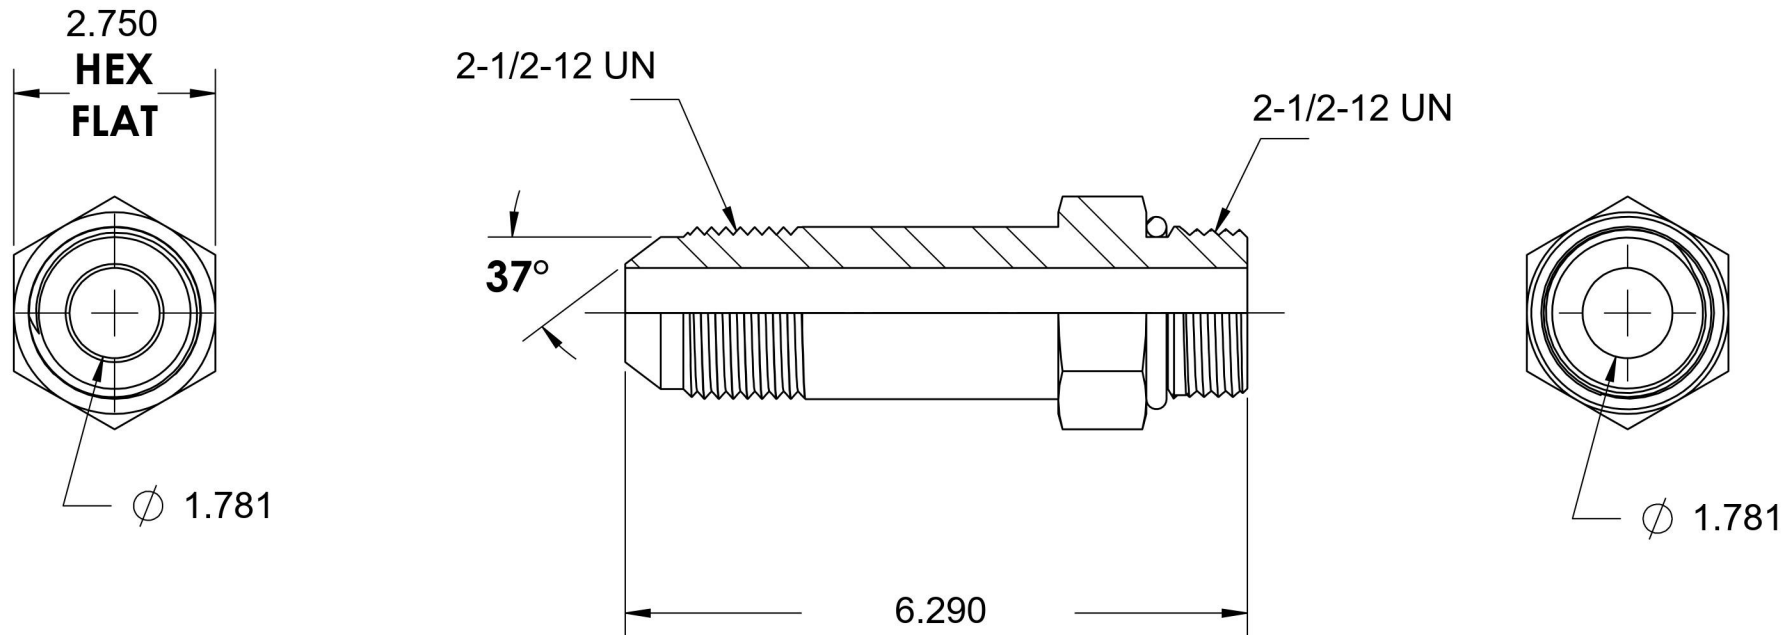

6400-L-32-32-O-SS

Stainless Steel, SAE J514 37° Flare Long Port Connector, 2" Male JIC x 2-1/2-12 Male ORB

6701 Cochran Road
Solon, Ohio 44139
Phone: (440) 248-1880
Toll Free: 1-888-331-1523

Temperature Rating