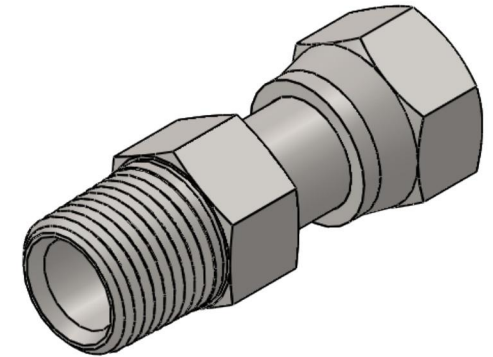

# FS6505-04-04

Steel, SAE J1453 O-Ring Face Seal Swivel Male Connector, 1/4" Male NPTF 30° x 1/4" Female ORFS Swivel

6701 Cochran Road  
Solon, Ohio 44139  
Phone: (440) 248-1880  
Toll Free: 1-888-331-1523

**Temperature Rating**

-65°F to 500°F

**Pressure Rating**

6000psi

**Material**

C1045/12L14 Steel

**Finish**

Trivalent Zinc

**Industry Standards**

SAE J514, SAE J1453  
ASTM B633

**Series**

FS6505

**Series Description**

SAE J1453 O-Ring Face Seal  
Swivel Male Connector