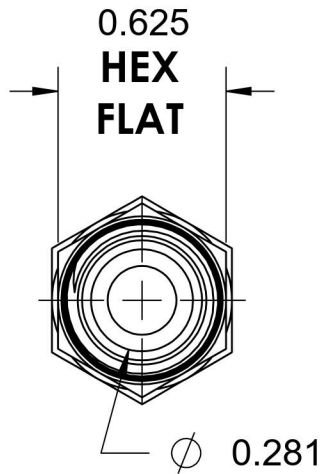

# FS6505-04-04

Steel, SAE J1453 O-Ring Face Seal Swivel Male Connector, 1/4" Male NPTF 30° x 1/4" Female ORFS Swivel

6701 Cochran Road  
Solon, Ohio 44139  
Phone: (440) 248-1880  
Toll Free: 1-888-331-1523