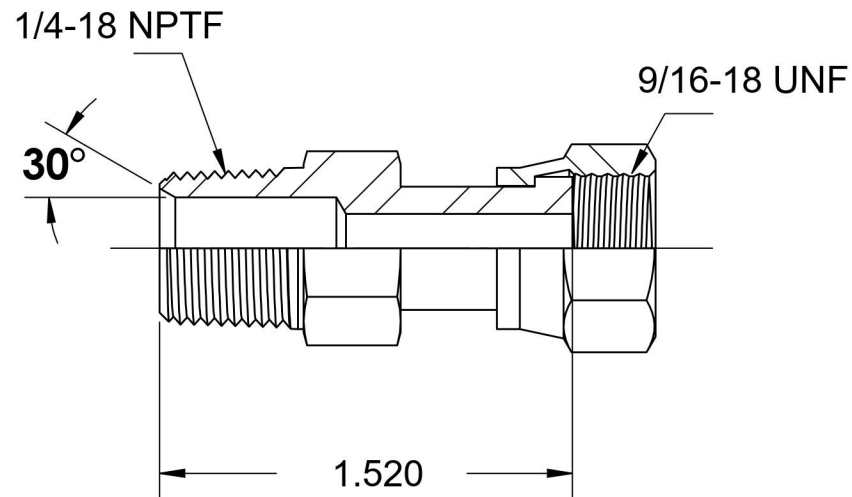

# FS6505-04-04

Steel, SAE J1453 O-Ring Face Seal Swivel Male Connector, 1/4" Male NPTF 30° x 1/4" Female ORFS Swivel

6701 Cochran Road  
Solon, Ohio 44139  
Phone: (440) 248-1880  
Toll Free: 1-888-331-1523

**Temperature Rating**

-65°F to 500°F

**Pressure Rating**

6000psi

**Material**

C1045/12L14 Steel

**Finish**

Trivalent Zinc

**Industry Standards**

SAE J514, SAE J1453  
ASTM B633

**Series**

FS6505

**Series Description**

SAE J1453 O-Ring Face Seal  
Swivel Male Connector