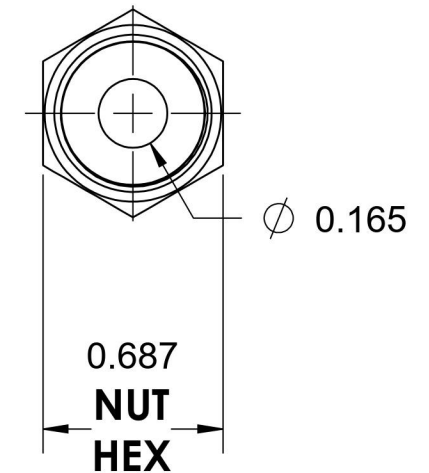

# FS6505-04-04

Steel, SAE J1453 O-Ring Face Seal Swivel Male Connector, 1/4" Male NPTF 30° x 1/4" Female ORFS Swivel

6701 Cochran Road  
Solon, Ohio 44139  
Phone: (440) 248-1880  
Toll Free: 1-888-331-1523

**Temperature Rating**

-65°F to 500°F

**Pressure Rating**

6000psi

**Material**

C1045/12L14 Steel

**Finish**

Trivalent Zinc