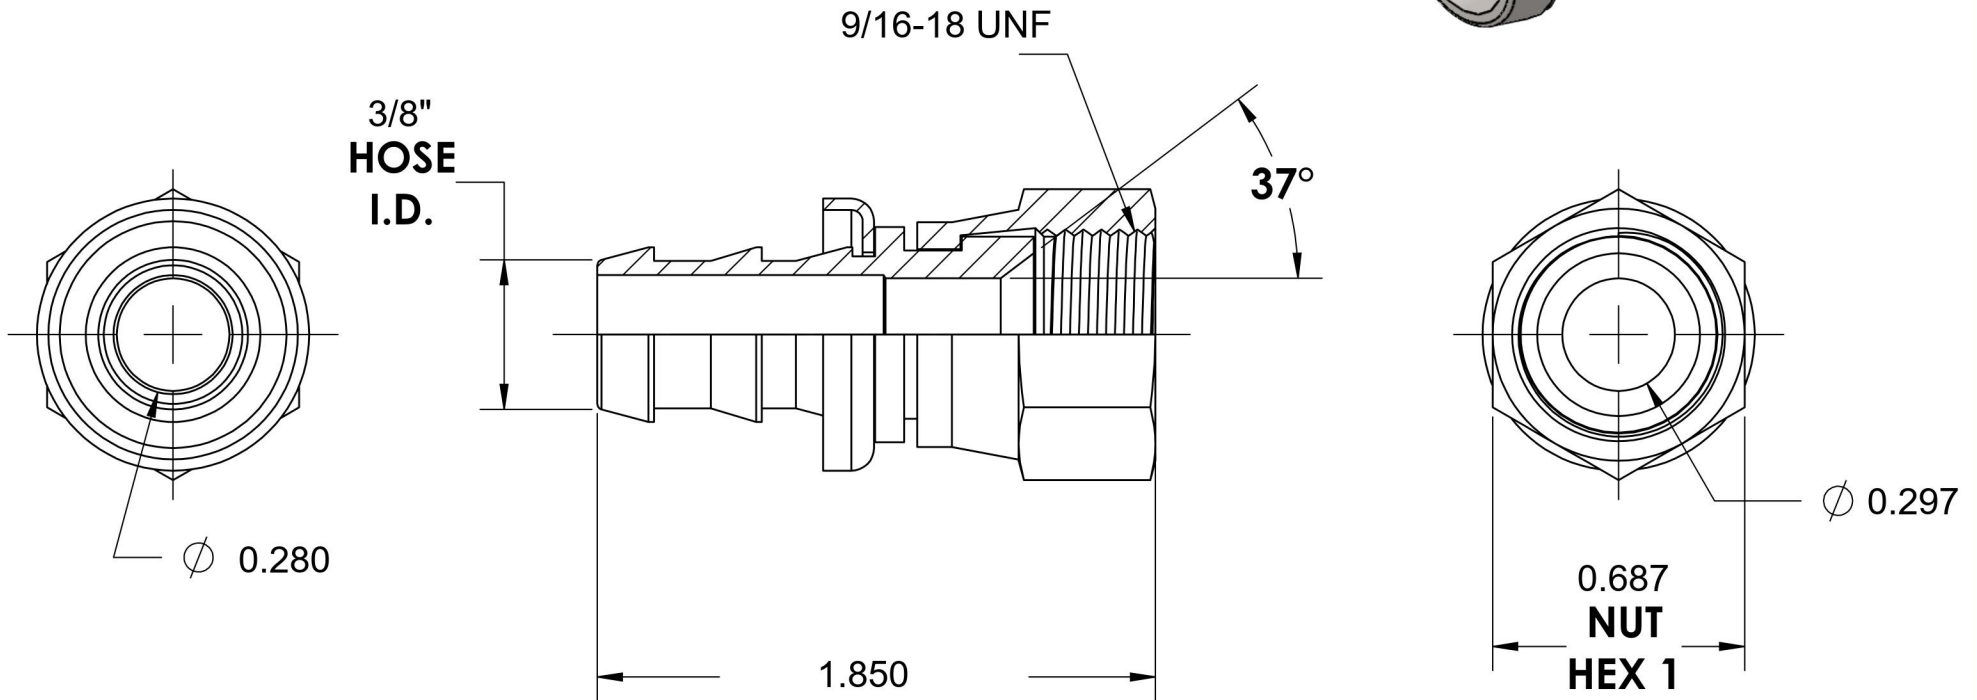

2111-06-06-SS

Stainless Steel, SAE J514 Push-Lok Swivel Hose Connector, 3/8" Push-Lok Hose Barb x 3/8" Female JIC Swivel

6701 Cochran Road
Solon, Ohio 44139
Phone: (440) 248-1880
Toll Free: 1-888-331-1523

Temperature Rating	Material	Industry Standards	Series
-50°F to 185°F	316/316L Stainless Steel	SAE J514	2111-SS
Pressure Rating	Finish		Series Description
150 psi	Passivated		SAE J514 Push-Lok Swivel Hose Connector