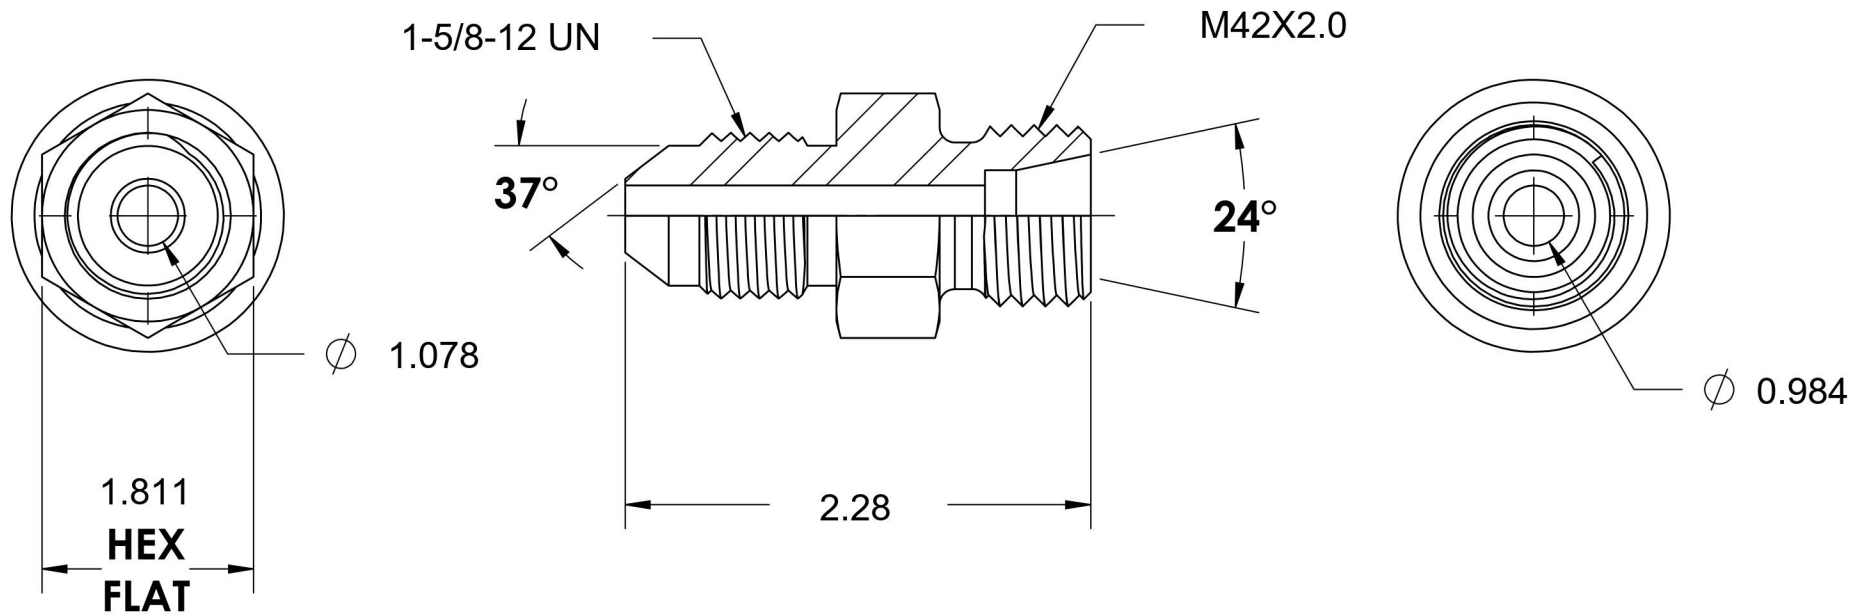

# 7005-20-S30-42-SS

Stainless Steel, SAE J514 37° Flare/ISO 8434-1 Heavy Series Male Adapter, 1-1/4" Male JIC x M42X2.0 Male DIN

6701 Cochran Road  
Solon, Ohio 44139  
Phone: (440) 248-1880  
Toll Free: 1-888-331-1523

<b>Temperature Rating</b>	<b>Material</b>	<b>Industry Standards</b>	<b>Series</b>
-425°F to 1200°F	316/316L Stainless Steel	SAE J514, ISO 8434-1	7005-DIN HEAVY-SS
<b>Pressure Rating</b>	<b>Finish</b>	DIN 2353	<b>Series Description</b>
4000 psi	Passivated		SAE J514 37° Flare/ISO 8434-1 Heavy Series Male Adapter