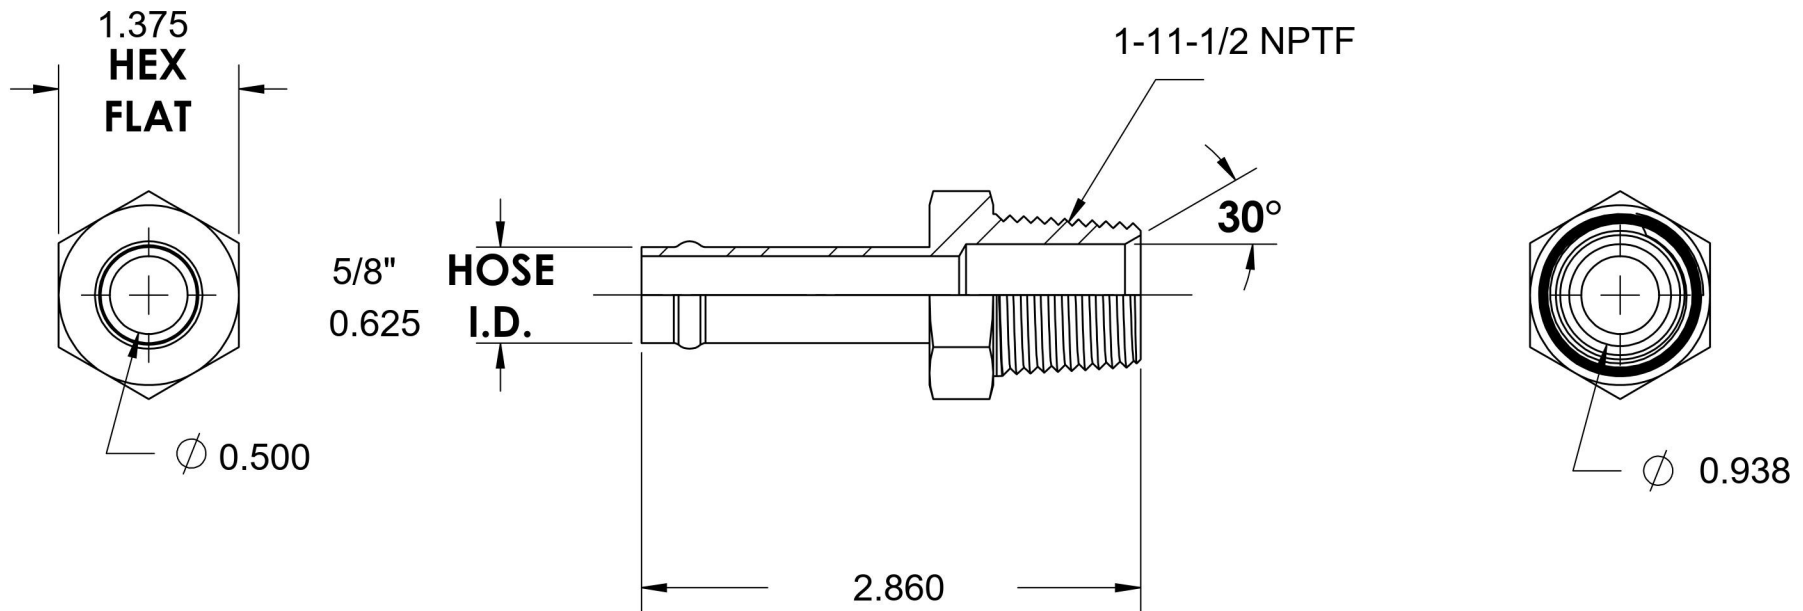

# 4404-10-16

Steel, SAE J1231 Hose Bead Male Connector, 5/8" Beaded Hose Barb x 1" Male NPTF 30°

6701 Cochran Road  
Solon, Ohio 44139  
Phone: (440) 248-1880  
Toll Free: 1-888-331-1523

**Temperature Rating**

-65°F to 500°F

**Pressure Rating**

150 psi

**Material**

C1045/12L14 Steel

**Finish**

Trivalent Zinc

**Industry Standards**