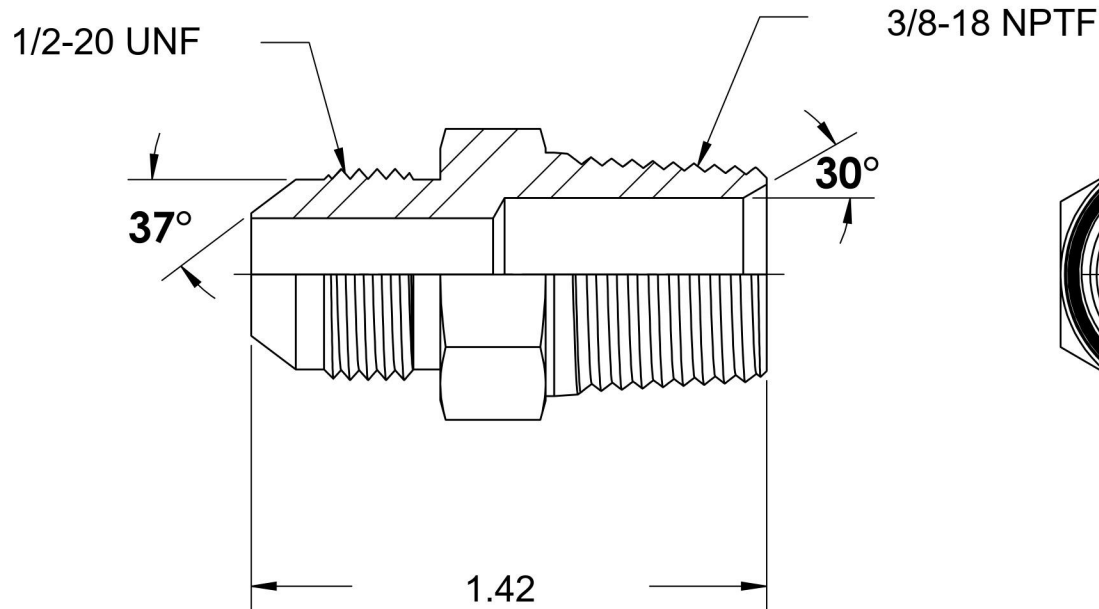

2404-05-06-SS

Stainless Steel, SAE J514 37° Flare Male Connector, 5/16" Male JIC x 3/8" Male NPTF 30°

6701 Cochran Road
Solon, Ohio 44139
Phone: (440) 248-1880
Toll Free: 1-888-331-1523

Temperature Rating -425°F to 1200°F	Material 316/316L Stainless Steel	Industry Standards SAE J514 , SAE J476	Series 2404-SS
Pressure Rating 6000 psi	Finish Passivated		Series Description SAE J514 37° Flare Male Connector