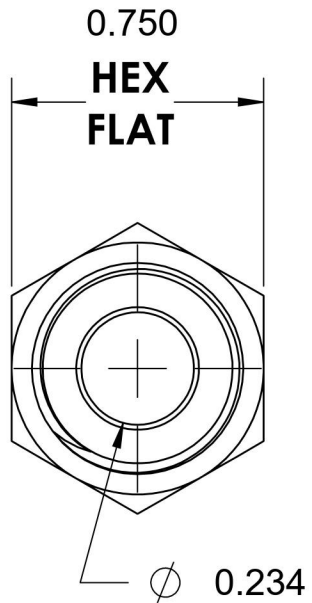

2404-05-06-SS

Stainless Steel, SAE J514 37° Flare Male Connector, 5/16" Male JIC x 3/8" Male NPTF 30°

6701 Cochran Road
Solon, Ohio 44139
Phone: (440) 248-1880
Toll Free: 1-888-331-1523

Temperature Rating -425°F to 1200°F	Material 316/316L Stainless Steel	Industry Standards SAE J514 , SAE J476	Series 2404-SS
Pressure Rating 6000 psi	Finish Passivated		Series Description SAE J514 37° Flare Male Connector