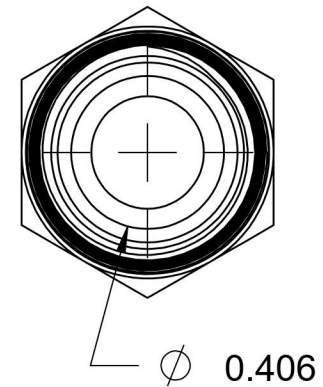

2404-05-06-SS

Stainless Steel, SAE J514 37° Flare Male Connector, 5/16" Male JIC x 3/8" Male NPTF 30°

6701 Cochran Road
Solon, Ohio 44139
Phone: (440) 248-1880
Toll Free: 1-888-331-1523

Temperature Rating -425°F to 1200°F	Material 316/316L Stainless Steel	Industry Standards SAE J514 , SAE J476	Series 2404-SS
Pressure Rating 6000 psi	Finish Passivated		Series Description SAE J514 37° Flare Male Connector