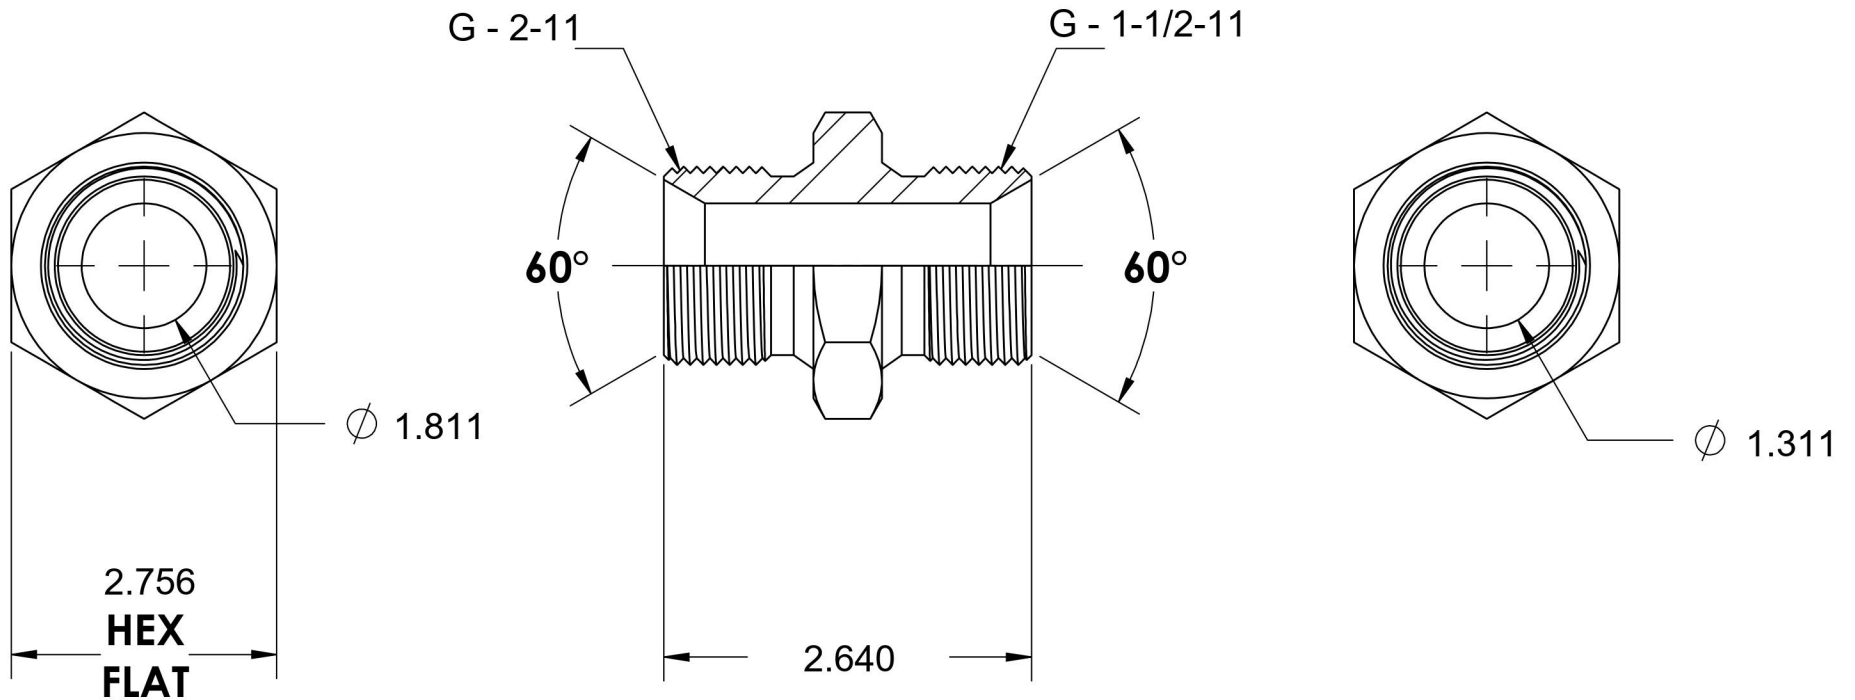

9022-32-24-SS

Stainless Steel, ISO 1179 BSPP Port/Line Union, 2-11 Male BSPP 60° Line/Port x 1-1/2-11 Male BSPP 60° Line/Port

6701 Cochran Road
Solon, Ohio 44139
Phone: (440) 248-1880
Toll Free: 1-888-331-1523

Temperature Rating	Material	Industry Standards	Series
-425°F to 1200°F	316/316L Stainless Steel	ISO 1179, ISO 8434-6	9022-SS
Pressure Rating	Finish		Series Description
1000 psi	Passivated		ISO 1179 BSPP Port/Line Union