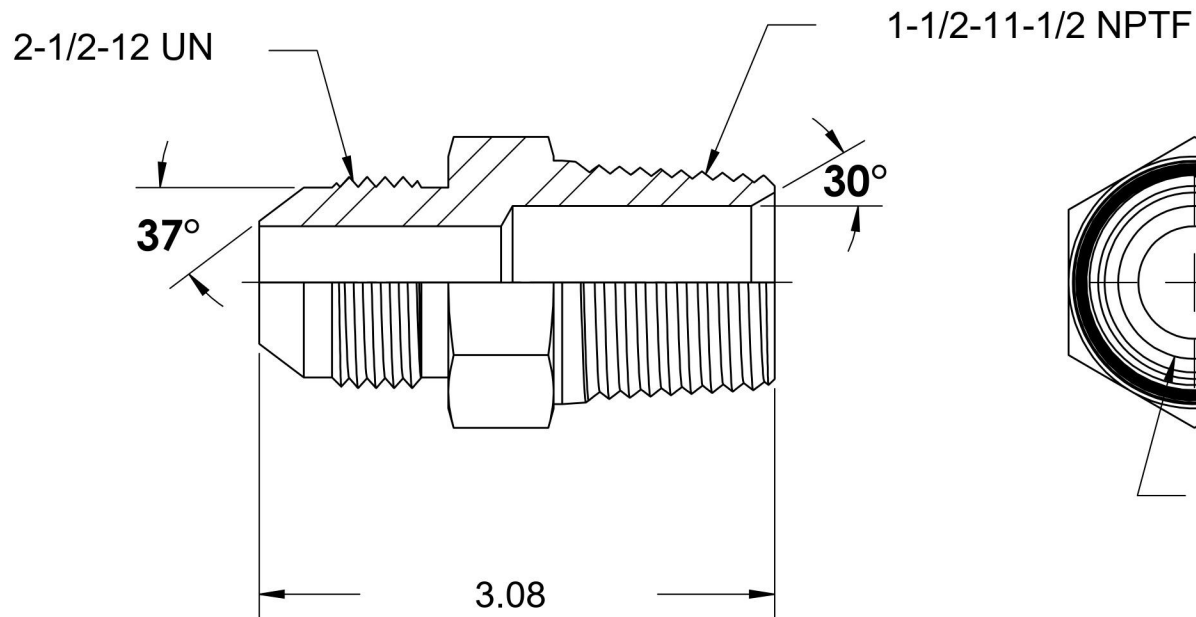

2404-32-24-B

Brass, SAE J514 37° Flare Male Connector, 2" Male JIC x 1-1/2" Male NPTF 30°

6701 Cochran Road
Solon, Ohio 44139
Phone: (440) 248-1880
Toll Free: 1-888-331-1523

Temperature Rating	Material	Industry Standards	Series
-325°F to 400°F	C360 Brass	SAE J514 , SAE J476	2404-B
Pressure Rating	Finish		Series Description
1300 psi	Natural Finish		SAE J514 37° Flare Male Connector