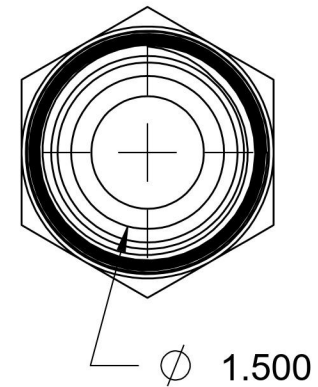

2404-32-24-B

Brass, SAE J514 37° Flare Male Connector, 2" Male JIC x 1-1/2" Male NPTF 30°

6701 Cochran Road
Solon, Ohio 44139
Phone: (440) 248-1880
Toll Free: 1-888-331-1523

Temperature Rating	Material	Industry Standards	Series
-325°F to 400°F	C360 Brass	SAE J514 , SAE J476	2404-B
Pressure Rating	Finish		Series Description
1300 psi	Natural Finish		SAE J514 37° Flare Male Connector