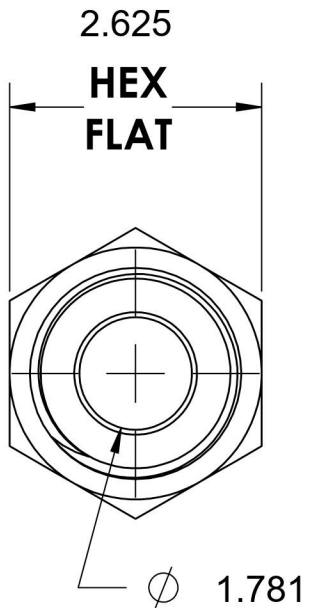

2404-32-24-B

Brass, SAE J514 37° Flare Male Connector, 2" Male JIC x 1-1/2" Male NPTF 30°

6701 Cochran Road
Solon, Ohio 44139
Phone: (440) 248-1880
Toll Free: 1-888-331-1523

Temperature Rating	Material	Industry Standards	Series
-325°F to 400°F	C360 Brass	SAE J514 , SAE J476	2404-B
Pressure Rating	Finish		Series Description
1300 psi	Natural Finish		SAE J514 37° Flare Male Connector