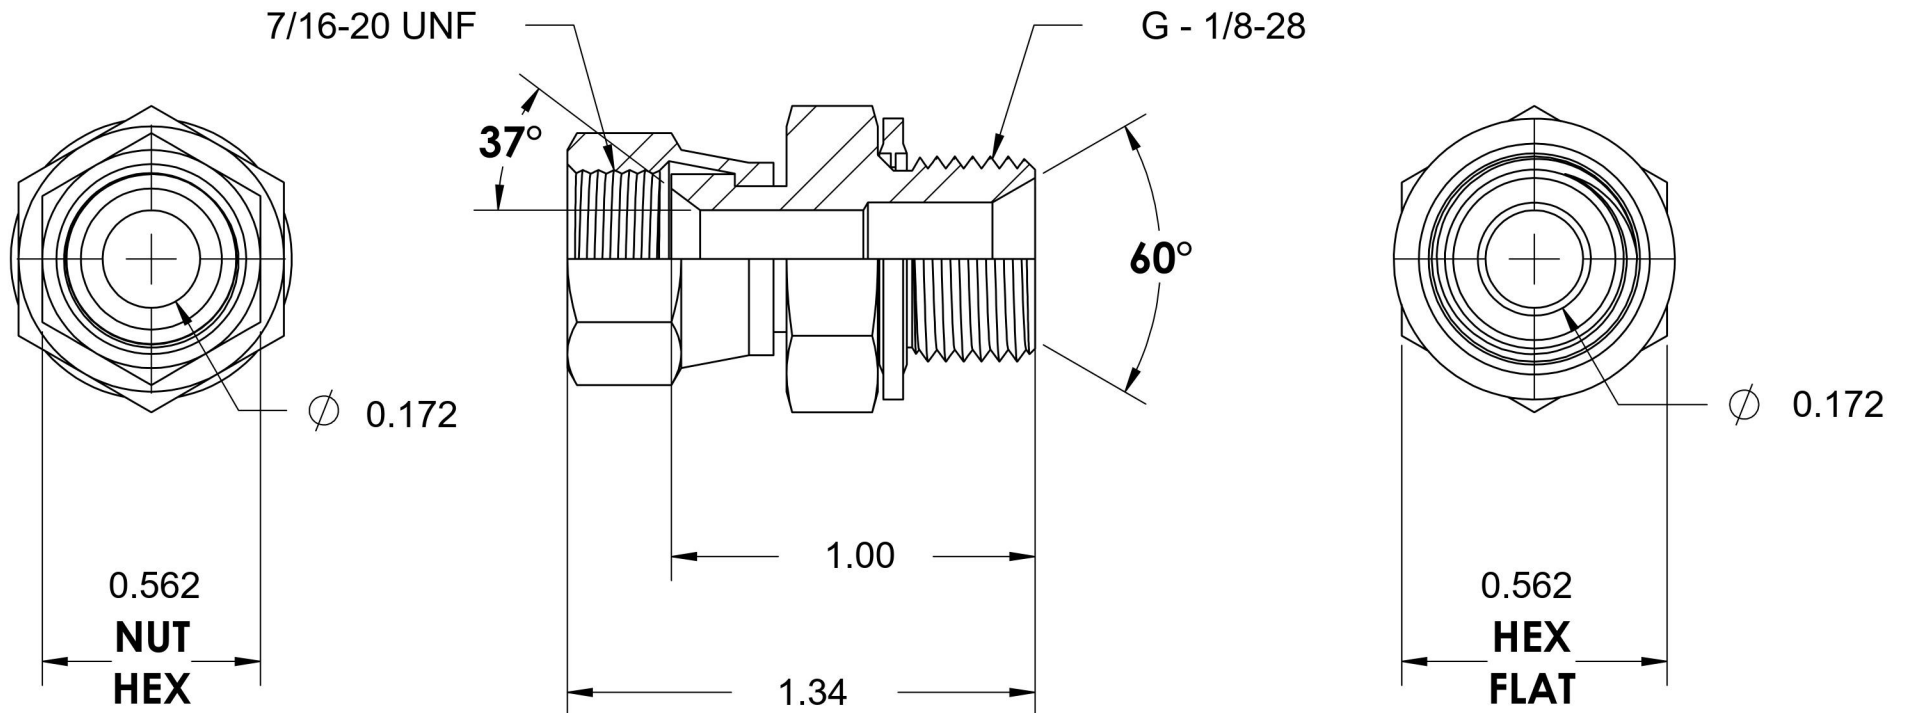

# 7022-04-02-SS-BS

Stainless Steel, SAE J514 37° Flare Swivel BSPP Type (D) Bonded Seal Port/Line Connector, 1/4" Female JIC Swivel x 1/8-28 Male BSPP 60° Line/Port

6701 Cochran Road  
Solon, Ohio 44139  
Phone: (440) 248-1880  
Toll Free: 1-888-331-1523

<b>Temperature Rating</b>	<b>Material</b>	<b>Industry Standards</b>	<b>Series</b>
-40°F to 250°F	316/316L Stainless Steel	SAE J514, ISO 1179	7022-BS-SS
<b>Pressure Rating</b>	<b>Finish</b>	ISO 8434-6	<b>Series Description</b>
5100 psi	Passivated		SAE J514 37° Flare Swivel BSPP Type (D) Bonded Seal Port/Line Connector