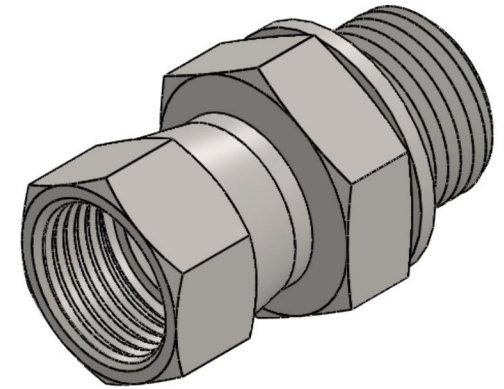

# 7022-04-02-SS-BS

Stainless Steel, SAE J514 37° Flare Swivel BSPP Type (D) Bonded Seal Port/Line Connector, 1/4" Female JIC Swivel x 1/8-28 Male BSPP 60° Line/Port

6701 Cochran Road  
Solon, Ohio 44139  
Phone: (440) 248-1880  
Toll Free: 1-888-331-1523

<b>Temperature Rating</b>	<b>Material</b>	<b>Industry Standards</b>	<b>Series</b>
-40°F to 250°F	316/316L Stainless Steel	SAE J514, ISO 1179	7022-BS-SS
<b>Pressure Rating</b>	<b>Finish</b>	ISO 8434-6	<b>Series Description</b>
5100 psi	Passivated		SAE J514 37° Flare Swivel BSPP Type (D) Bonded Seal Port/Line Connector