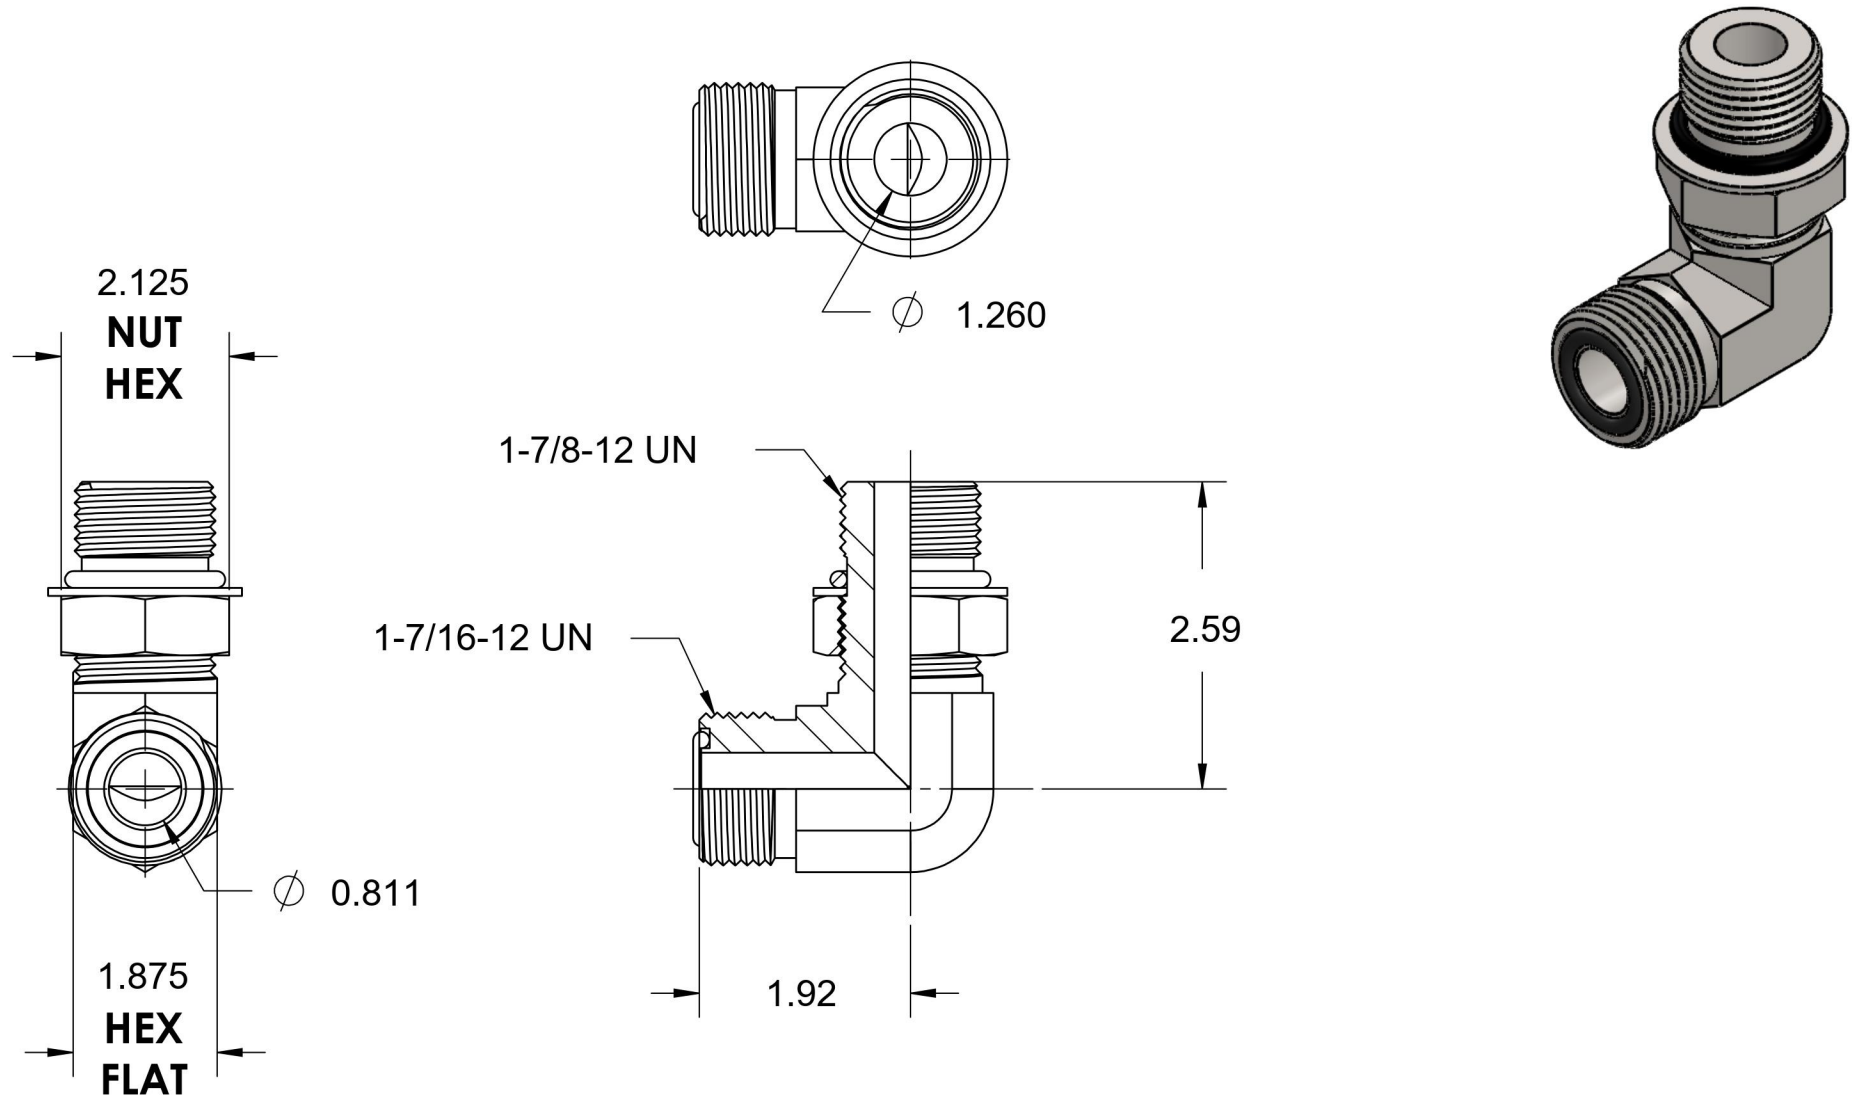

# FS6801-16-24-NWO-FG

Steel, SAE J1453 O-Ring Face Seal 90° Adjustable Port Elbow, 1" Male ORFS x 1-7/8-12 Male Adjustable ORB

6701 Cochran Road  
Solon, Ohio 44139  
Phone: (440) 248-1880  
Toll Free: 1-888-331-1523

<b>Temperature Rating</b> -40°F to 250°F	<b>Material</b> C1045 Steel	<b>Industry Standards</b> SAE J1453, SAE J1926-2 ASTM B633	<b>Series</b> FS6801-NWO-FG
<b>Pressure Rating</b> 4000 psi	<b>Finish</b> Trivalent Zinc		<b>Series Description</b> SAE J1453 O-Ring Face Seal 90° Adjustable Port Elbow