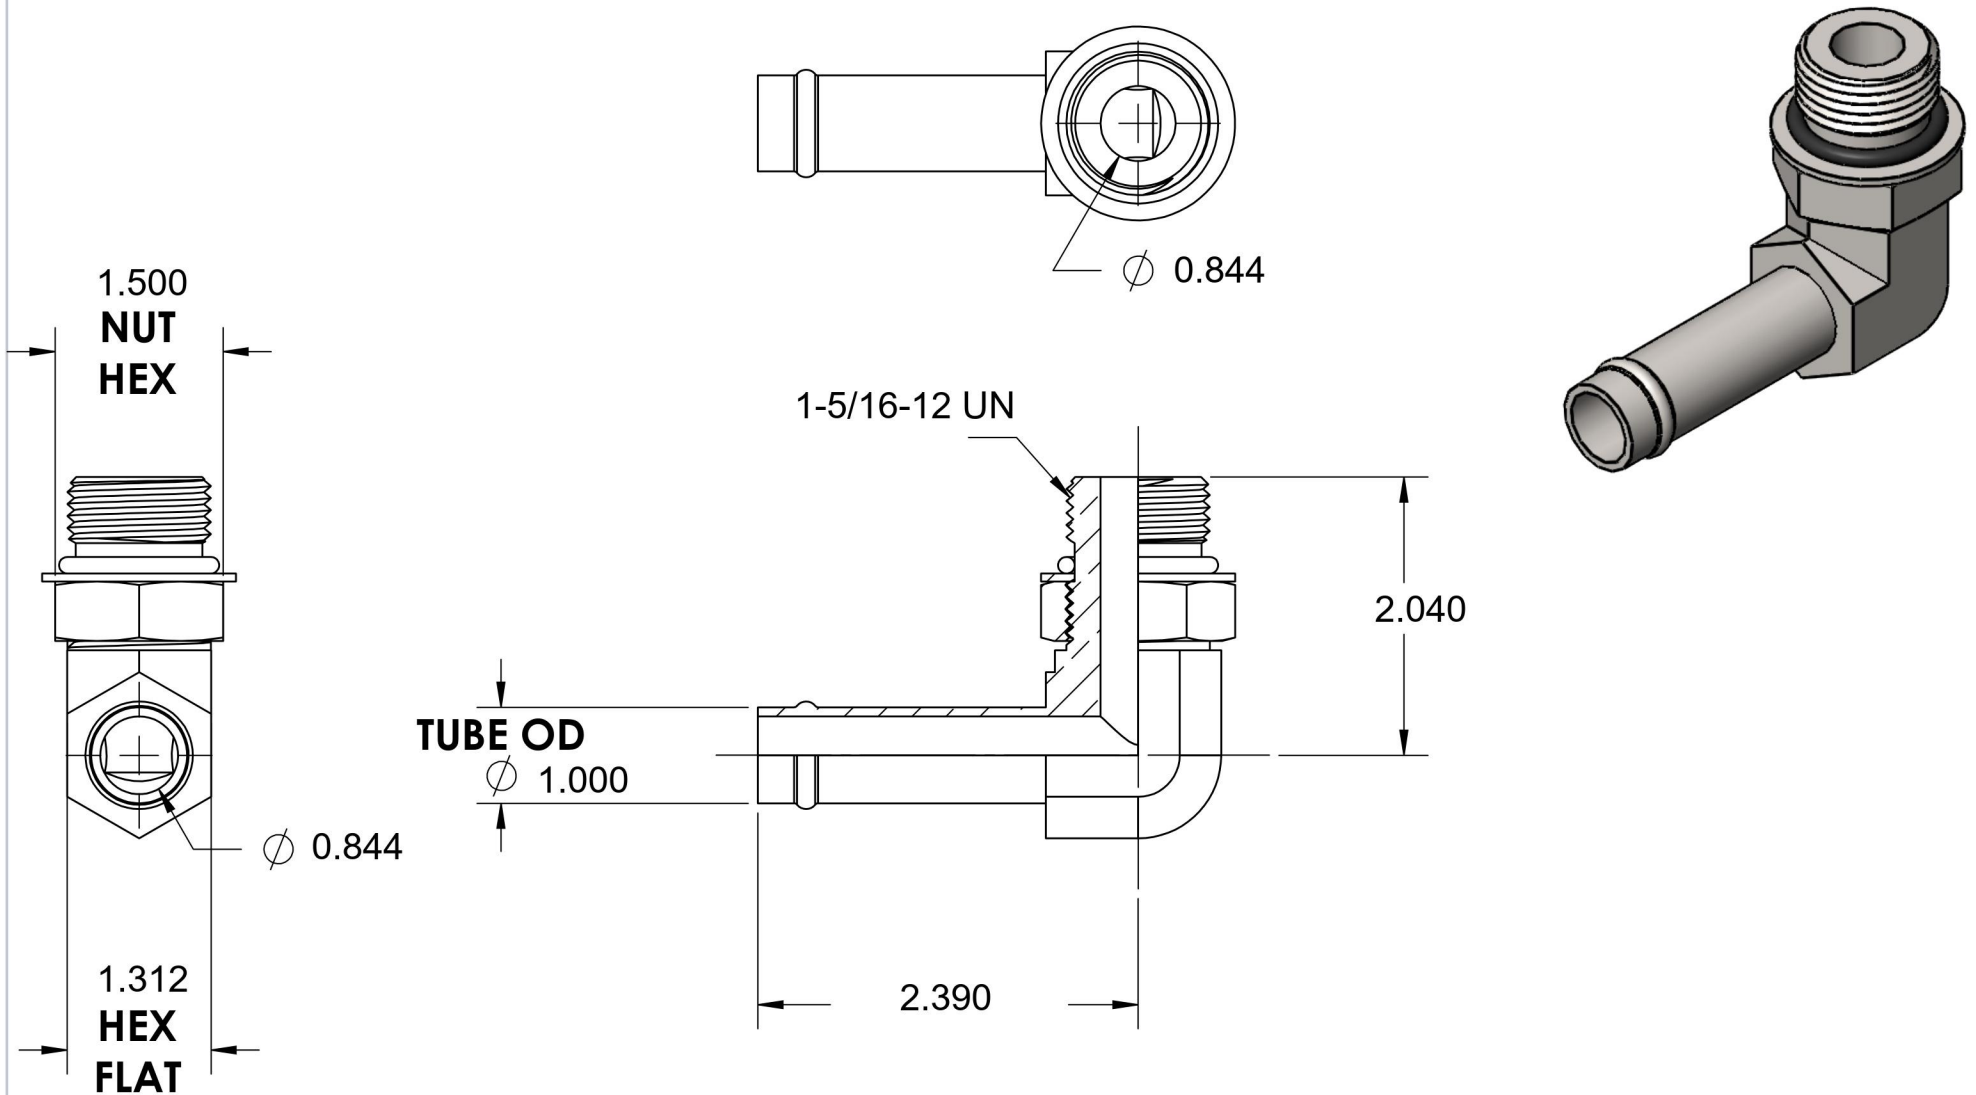

4601-16-16-NWO-SS

Stainless Steel, SAE J1231 Hose Bead 90° Adjustable Port Elbow, 1" Beaded Hose Barb x 1-5/16-12 Male Adjustable ORB

6701 Cochran Road
Solon, Ohio 44139
Phone: (440) 248-1880
Toll Free: 1-888-331-1523

Temperature Rating	Material	Industry Standards	Series
-40°F to 250°F	316/316L Stainless Steel	SAE J1231-2, SAE J1926-3 SAE J515	4601-NWO-SS
Pressure Rating	Finish		Series Description
150 psi	Passivated		SAE J1231 Hose Bead 90° Adjustable Port Elbow