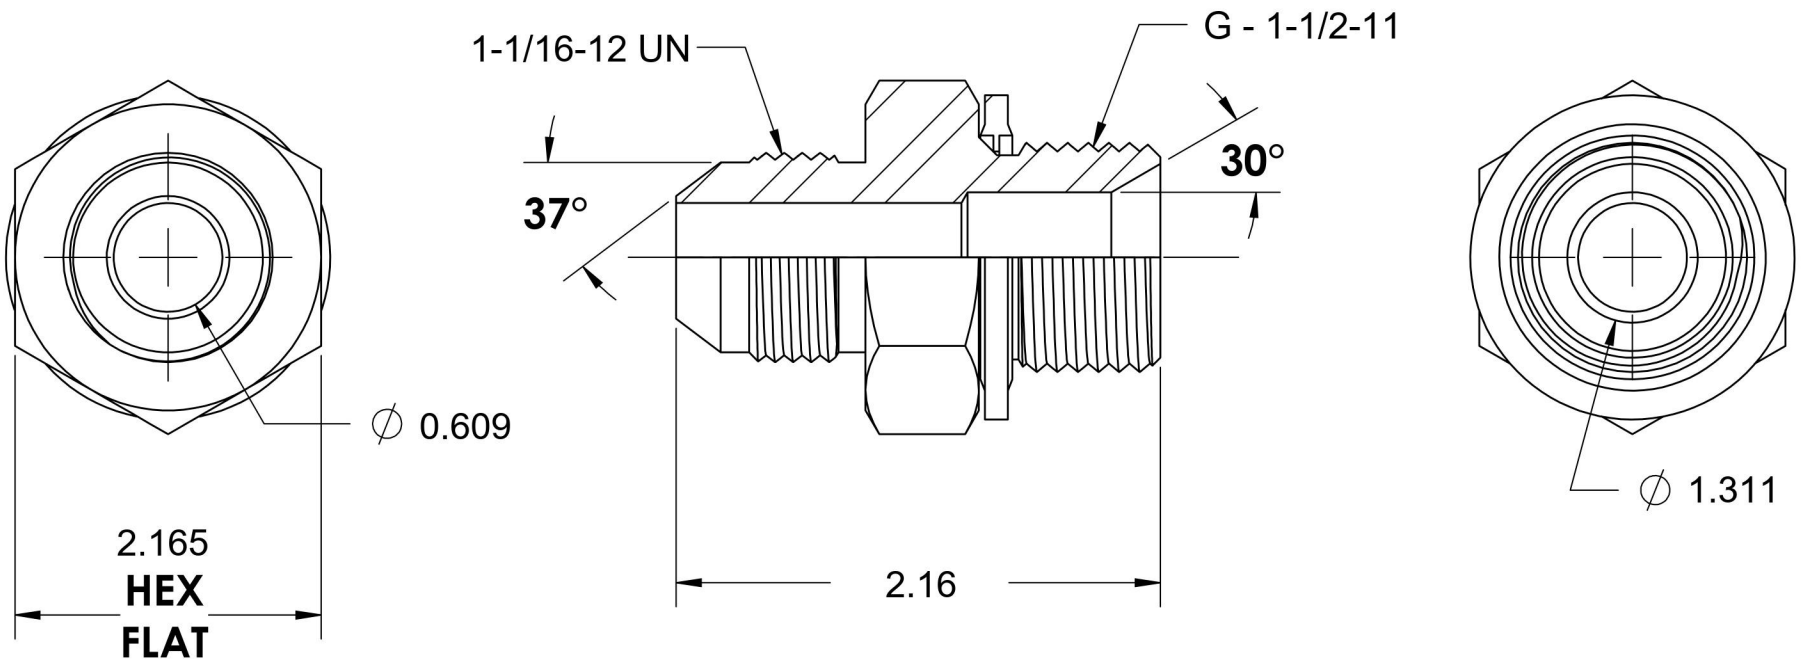

7002-12-24-BS

Steel, SAE J514 37° Flare BSPP Type (D) Bonded Seal Port/Line Adapter, 3/4" Male JIC x 1-1/2-11 Male BSPP 60° Line/Port

6701 Cochran Road
Solon, Ohio 44139
Phone: (440) 248-1880
Toll Free: 1-888-331-1523

Temperature Rating	Material	Industry Standards	Series
-22°F to 257°F	C1045/12L14 Steel	SAE J514, ISO 1179	7002-BS
Pressure Rating	Finish	ASTM B633	Series Description
1500 psi	Trivalent Zinc		SAE J514 37° Flare BSPP Type (D) Bonded Seal Port/Line Adapter