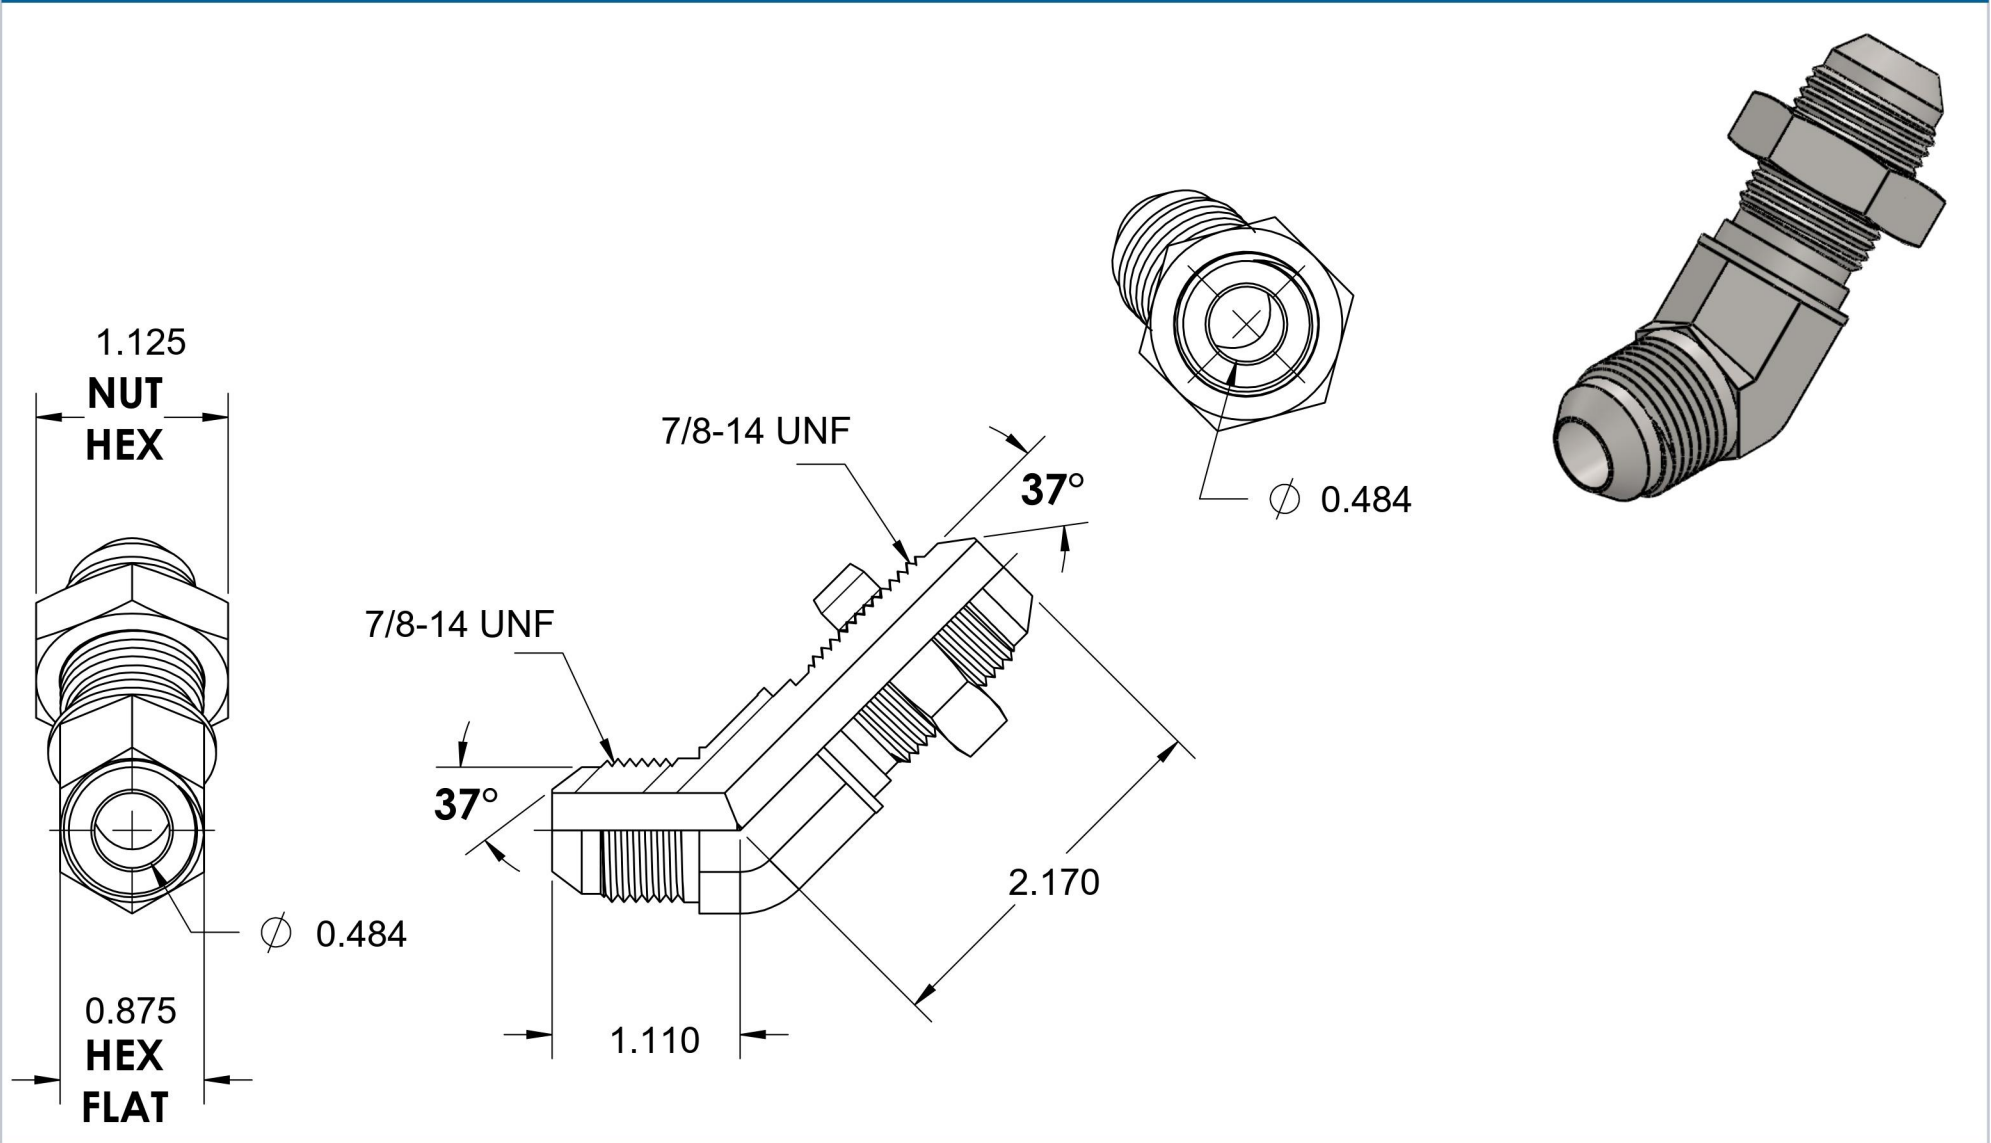

# 2702-LN-10-10-FG

Steel, SAE J514 37° Flare Bulkhead 45° Elbow With Lock Nut, 5/8" Male JIC x 5/8" Male JIC

6701 Cochran Road  
Solon, Ohio 44139  
Phone: (440) 248-1880  
Toll Free: 1-888-331-1523

<b>Temperature Rating</b>	<b>Material</b>	<b>Industry Standards</b>	<b>Series</b>
-65°F to 500°F	C1045 Steel	SAE J514 ASTM B633	2702-LN-FG
<b>Pressure Rating</b>	<b>Finish</b>		<b>Series Description</b>
5000 PSI	Trivalent Zinc		SAE J514 37° Flare Bulkhead 45° Elbow With Lock Nut