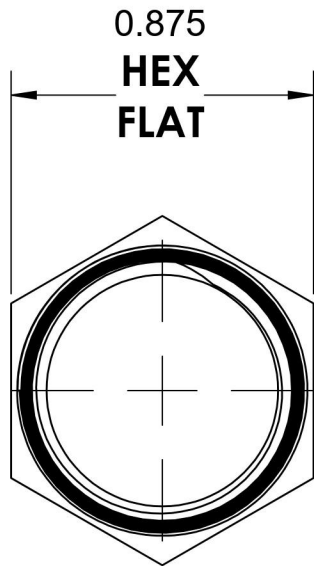

# 5406-P-08-SS

Stainless Steel, SAE J531 Pipe Hex Head Plug, 1/2" Male NPTF

6701 Cochran Road  
Solon, Ohio 44139  
Phone: (440) 248-1880  
Toll Free: 1-888-331-1523

<b>Temperature Rating</b> -425°F to 1200°F	<b>Material</b> 316/316L Stainless Steel	<b>Industry Standards</b> SAE J531, SAE J476	<b>Series</b> 5406-P-SS
<b>Pressure Rating</b> 7200 psi	<b>Finish</b> Passivated		<b>Series Description</b> SAE J531 Pipe Hex Head Plug