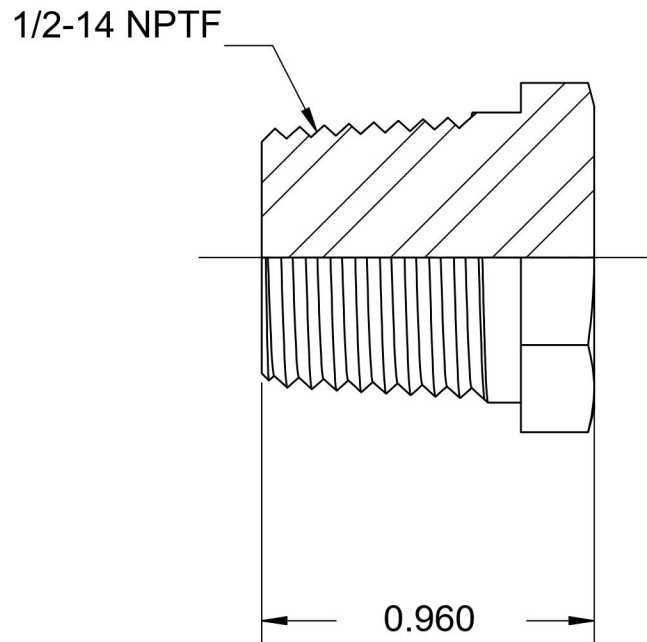

# 5406-P-08-SS

Stainless Steel, SAE J531 Pipe Hex Head Plug, 1/2" Male NPTF

6701 Cochran Road  
Solon, Ohio 44139  
Phone: (440) 248-1880  
Toll Free: 1-888-331-1523

<b>Temperature Rating</b> -425°F to 1200°F	<b>Material</b> 316/316L Stainless Steel	<b>Industry Standards</b> SAE J531, SAE J476	<b>Series</b> 5406-P-SS
<b>Pressure Rating</b> 7200 psi	<b>Finish</b> Passivated		<b>Series Description</b> SAE J531 Pipe Hex Head Plug