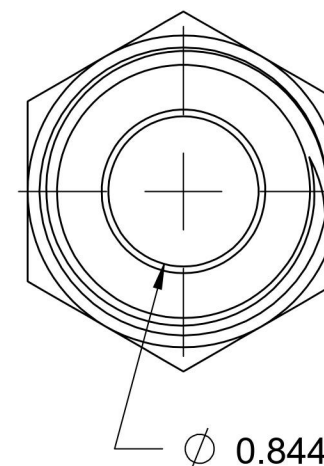

# 0403-20-16

Steel, SAE J514 Tube Bore Male Flared Connector, 1-1/4" Bore x 1" Male JIC

6701 Cochran Road  
 Solon, Ohio 44139  
 Phone: (440) 248-1880  
 Toll Free: 1-888-331-1523

<b>Temperature Rating</b>	<b>Material</b>	<b>Industry Standards</b>	<b>Series</b>
-65°F to 500°F	1018/1020 Steel	SAE J514	0403
<b>Pressure Rating</b>	<b>Finish</b>		<b>Series Description</b>
4000 psi	Oil Dipped		SAE J514 Tube Bore Male Flared Connector