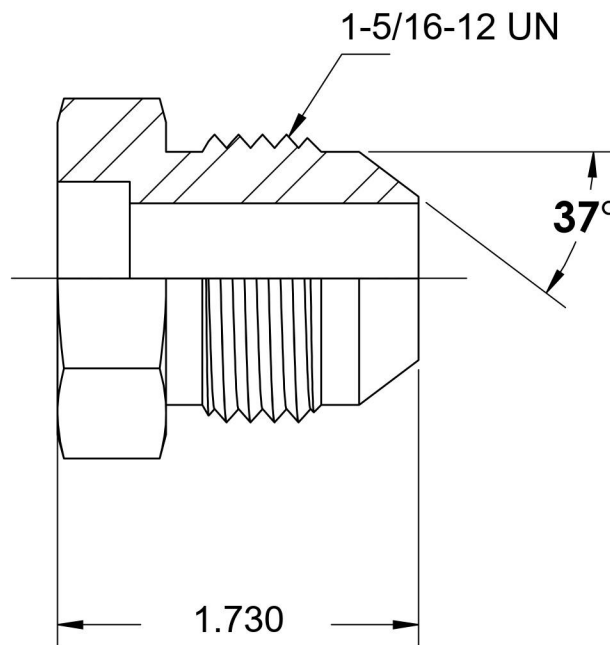

# 0403-20-16

Steel, SAE J514 Tube Bore Male Flared Connector, 1-1/4" Bore x 1" Male JIC

6701 Cochran Road  
 Solon, Ohio 44139  
 Phone: (440) 248-1880  
 Toll Free: 1-888-331-1523

<b>Temperature Rating</b>	<b>Material</b>	<b>Industry Standards</b>	<b>Series</b>
-65°F to 500°F	1018/1020 Steel	SAE J514	0403
<b>Pressure Rating</b>	<b>Finish</b>		<b>Series Description</b>
4000 psi	Oil Dipped		SAE J514 Tube Bore Male Flared Connector