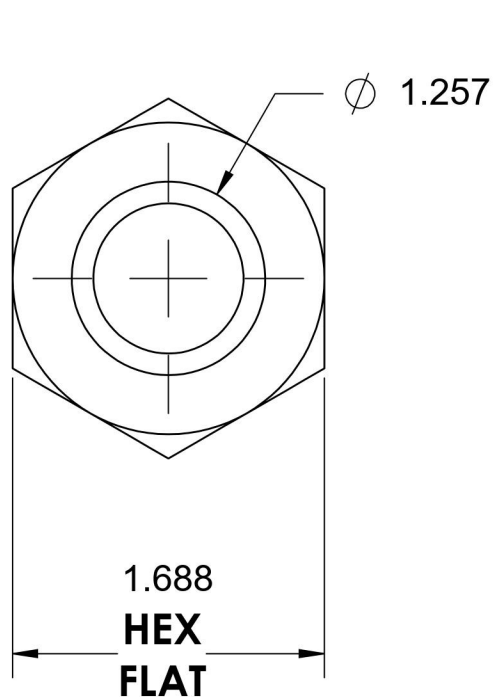

# 0403-20-16

Steel, SAE J514 Tube Bore Male Flared Connector, 1-1/4" Bore x 1" Male JIC

6701 Cochran Road  
 Solon, Ohio 44139  
 Phone: (440) 248-1880  
 Toll Free: 1-888-331-1523

<b>Temperature Rating</b>	<b>Material</b>	<b>Industry Standards</b>	<b>Series</b>
-65°F to 500°F	1018/1020 Steel	SAE J514	0403
<b>Pressure Rating</b>	<b>Finish</b>		<b>Series Description</b>
4000 psi	Oil Dipped		SAE J514 Tube Bore Male Flared Connector