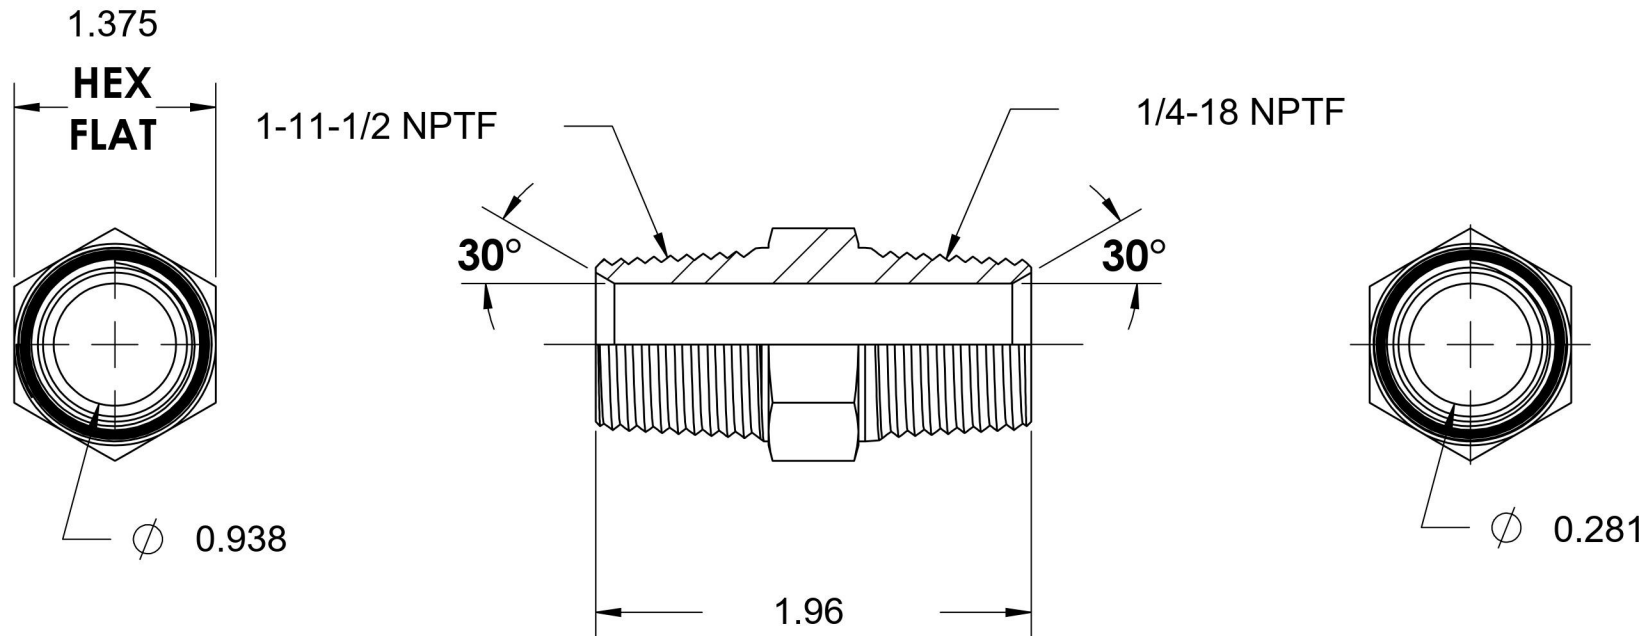

5404-16-04-SS

Stainless Steel, SAE J514 Pipe Nipple, 1" Male NPTF 30° x 1/4" Male NPTF 30°

6701 Cochran Road
Solon, Ohio 44139
Phone: (440) 248-1880
Toll Free: 1-888-331-1523

Temperature Rating -425°F to 1200°F	Material 316/316L Stainless Steel	Industry Standards SAE J514 , SAE J476	Series 5404-SS
Pressure Rating 5400 psi	Finish Passivated		Series Description SAE J514 Pipe Nipple