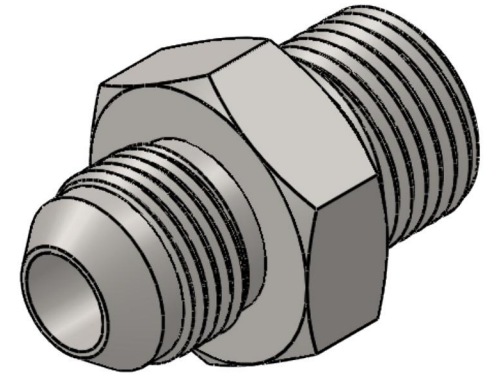

# 7002-05-12-SS

Stainless Steel, SAE J514 37° Flare Male BSPP Port/Line Connector, 5/16" Male JIC x 3/4-14 Male BSPP 60° Line/Port

6701 Cochran Road  
Solon, Ohio 44139  
Phone: (440) 248-1880  
Toll Free: 1-888-331-1523

<b>Temperature Rating</b>	<b>Material</b>	<b>Industry Standards</b>	<b>Series</b>
-425°F to 1200°F	316/316L Stainless Steel	SAE J514, ISO 1179	7002-SS
<b>Pressure Rating</b>	<b>Finish</b>	ISO 8434-6	<b>Series Description</b>
2900 psi	Passivated		SAE J514 37° Flare Male BSPP Port/Line Connector