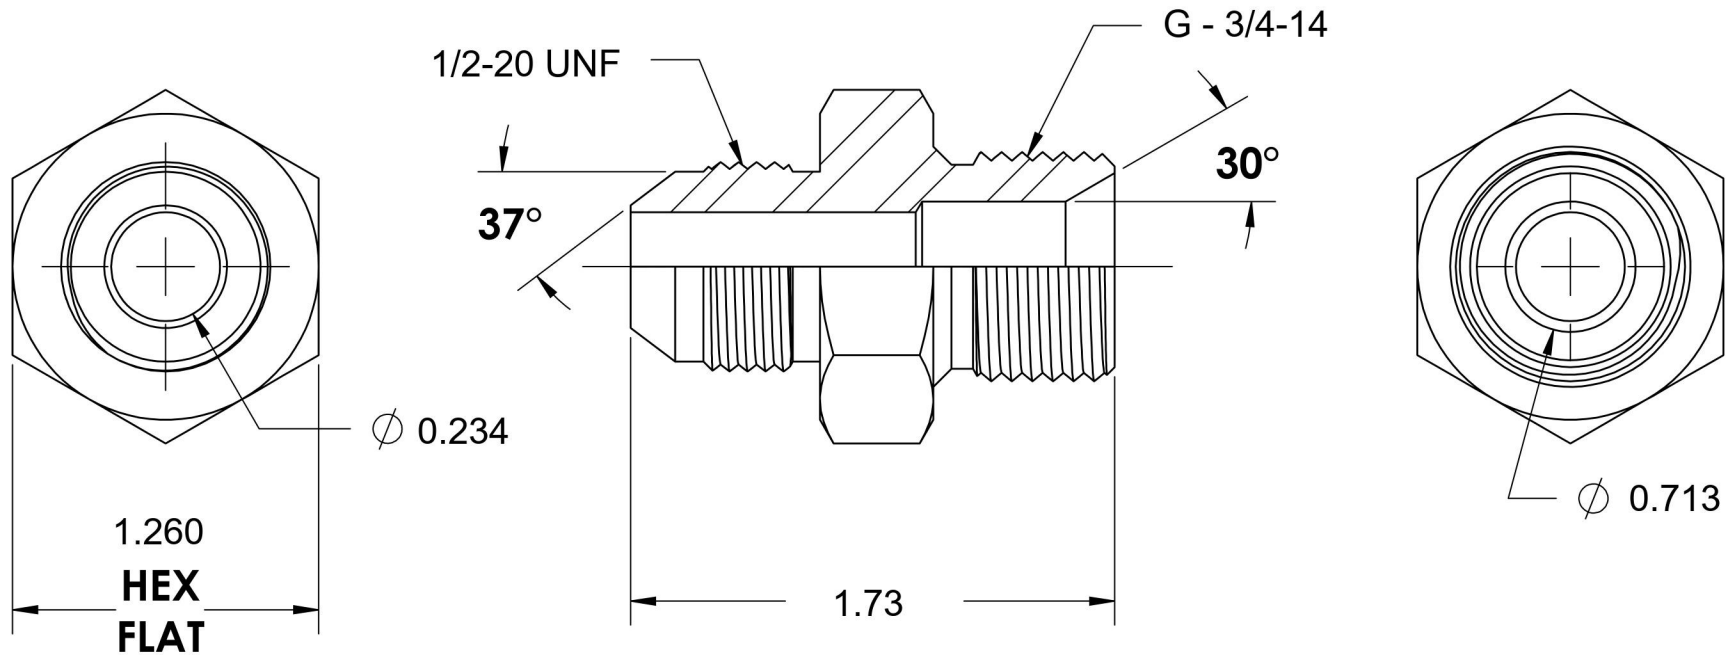

# 7002-05-12-SS

Stainless Steel, SAE J514 37° Flare Male BSPP Port/Line Connector, 5/16" Male JIC x 3/4-14 Male BSPP 60° Line/Port

6701 Cochran Road  
Solon, Ohio 44139  
Phone: (440) 248-1880  
Toll Free: 1-888-331-1523

<b>Temperature Rating</b>	<b>Material</b>	<b>Industry Standards</b>	<b>Series</b>
-425°F to 1200°F	316/316L Stainless Steel	SAE J514, ISO 1179	7002-SS
<b>Pressure Rating</b>	<b>Finish</b>	ISO 8434-6	<b>Series Description</b>
2900 psi	Passivated		SAE J514 37° Flare Male BSPP Port/Line Connector