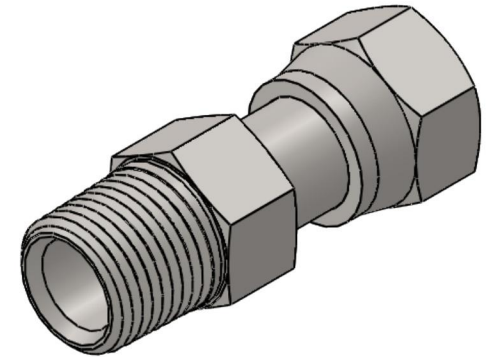

FS6505-04-06

Steel, SAE J1453 O-Ring Face Seal Swivel Male Connector, 1/4" Male NPTF 30° x 3/8" Female ORFS Swivel

6701 Cochran Road
Solon, Ohio 44139
Phone: (440) 248-1880
Toll Free: 1-888-331-1523

Temperature Rating	Material	Industry Standards	Series
-65°F to 500°F	C1045/12L14 Steel	SAE J514, SAE J1453 ASTM B633	FS6505
Pressure Rating	Finish		Series Description
6000psi	Trivalent Zinc		SAE J1453 O-Ring Face Seal Swivel Male Connector