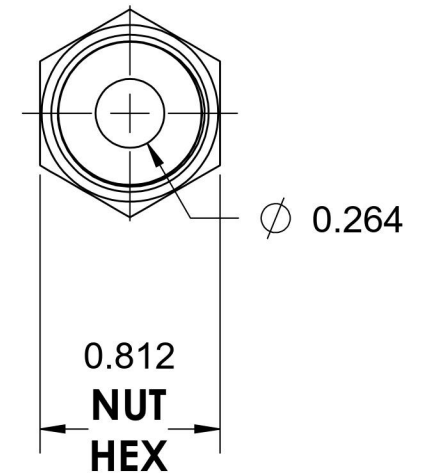

FS6505-04-06

Steel, SAE J1453 O-Ring Face Seal Swivel Male Connector, 1/4" Male NPTF 30° x 3/8" Female ORFS Swivel

6701 Cochran Road
Solon, Ohio 44139
Phone: (440) 248-1880
Toll Free: 1-888-331-1523

Temperature Rating	Material	Industry Standards	Series
-65°F to 500°F	C1045/12L14 Steel	SAE J514, SAE J1453 ASTM B633	FS6505
Pressure Rating	Finish		Series Description
6000psi	Trivalent Zinc		SAE J1453 O-Ring Face Seal Swivel Male Connector