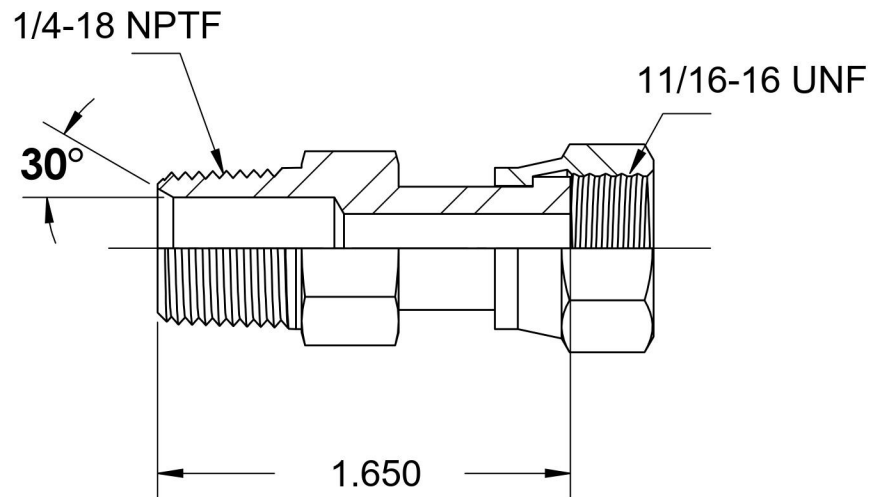

FS6505-04-06

Steel, SAE J1453 O-Ring Face Seal Swivel Male Connector, 1/4" Male NPTF 30° x 3/8" Female ORFS Swivel

6701 Cochran Road
Solon, Ohio 44139
Phone: (440) 248-1880
Toll Free: 1-888-331-1523

Temperature Rating	Material	Industry Standards	Series
-65°F to 500°F	C1045/12L14 Steel	SAE J514, SAE J1453 ASTM B633	FS6505
Pressure Rating	Finish		Series Description
6000psi	Trivalent Zinc		SAE J1453 O-Ring Face Seal Swivel Male Connector