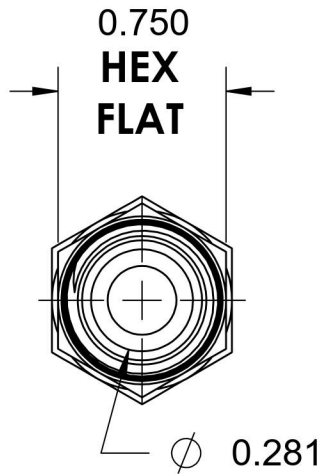

FS6505-04-06

Steel, SAE J1453 O-Ring Face Seal Swivel Male Connector, 1/4" Male NPTF 30° x 3/8" Female ORFS Swivel

6701 Cochran Road
Solon, Ohio 44139
Phone: (440) 248-1880
Toll Free: 1-888-331-1523

Temperature Rating	Material	Industry Standards	Series
-65°F to 500°F	C1045/12L14 Steel	SAE J514, SAE J1453 ASTM B633	FS6505
Pressure Rating	Finish		Series Description
6000psi	Trivalent Zinc		SAE J1453 O-Ring Face Seal Swivel Male Connector