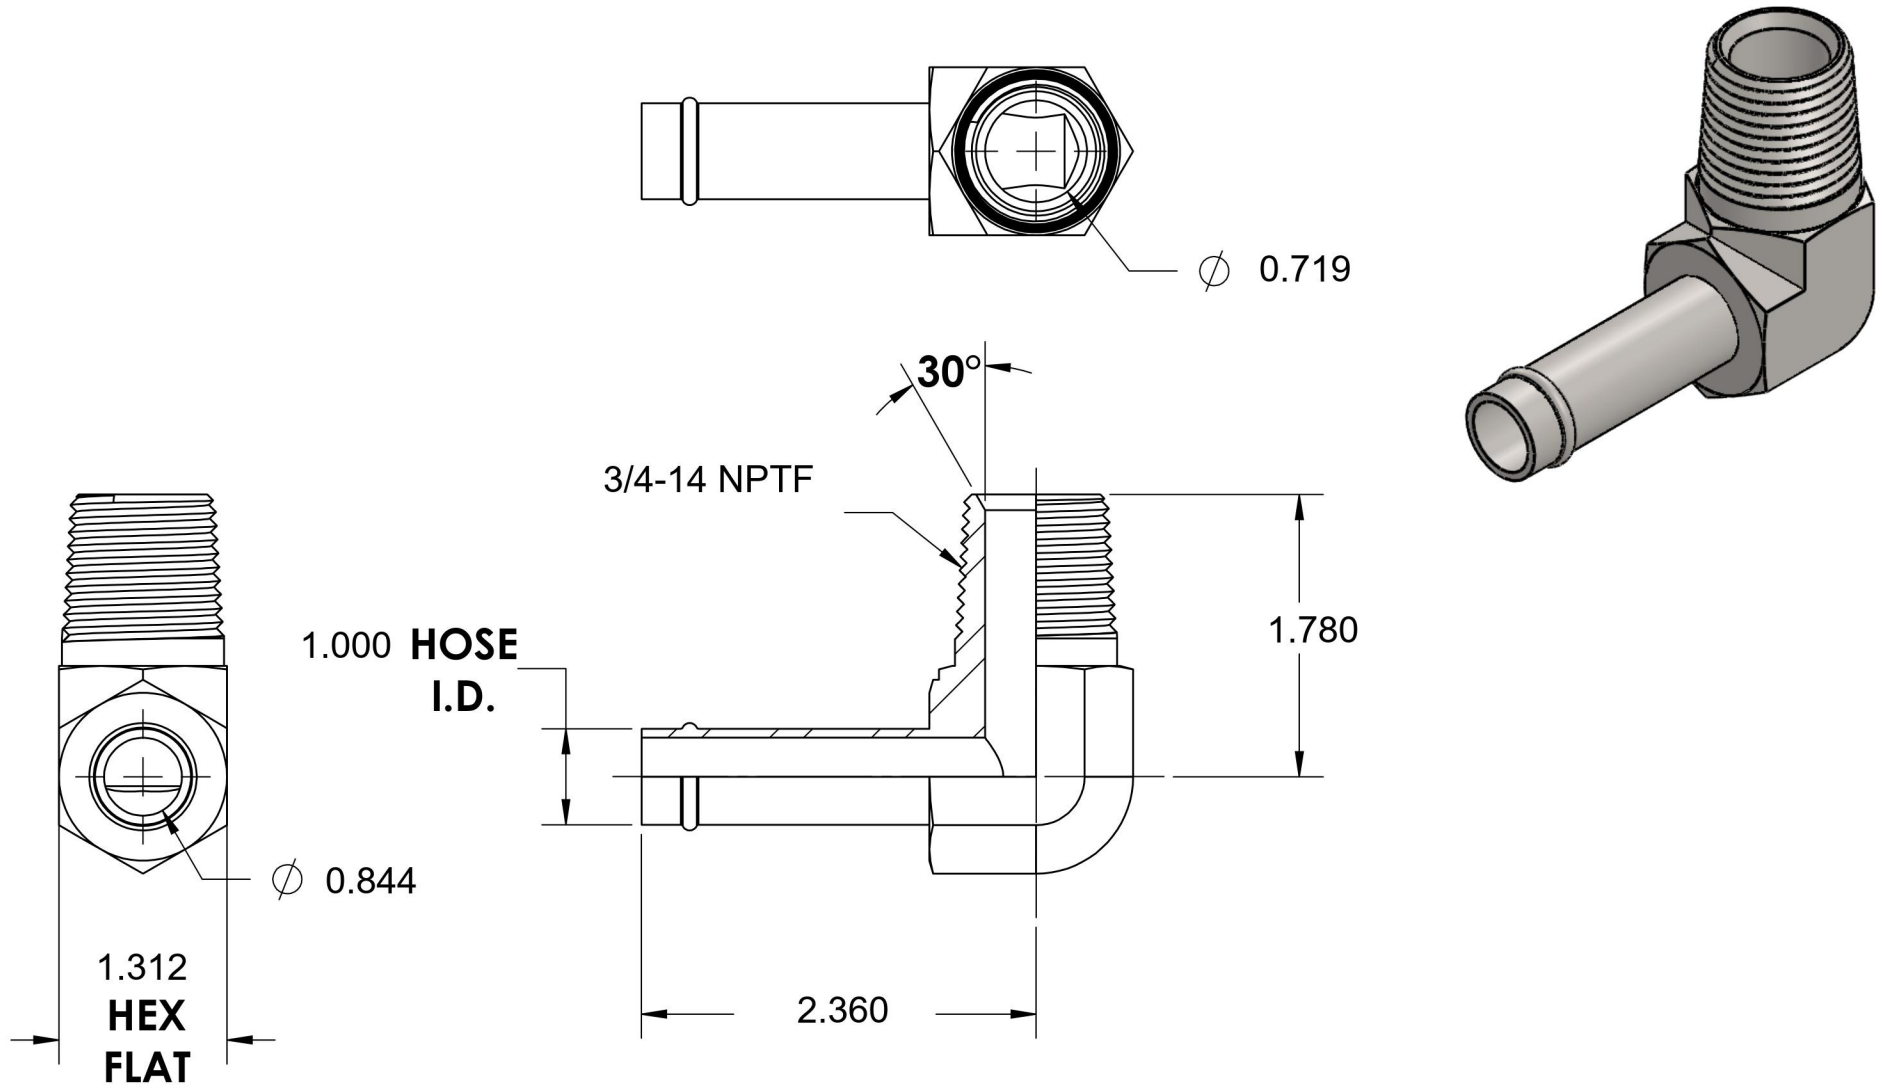

4501-16-12-FG

Steel, SAE J1231 Hose Bead 90° Male Elbow, 1" Beaded Hose Barb x 3/4" Male NPTF 30°

6701 Cochran Road
Solon, Ohio 44139
Phone: (440) 248-1880
Toll Free: 1-888-331-1523

Temperature Rating

-65°F to 500°F

Series

4501-FG

Series Description

SAE J1231 Hose Bead
90° Male Elbow