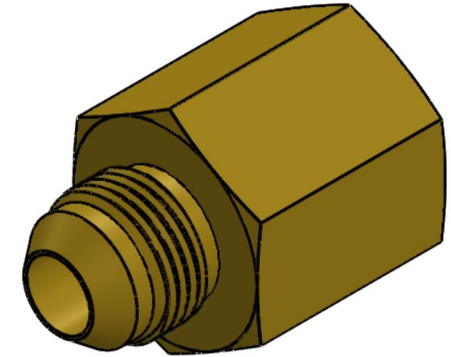

2405-16-16-B

Brass, SAE J514 Flared Tube Female Connector, 1" Male JIC x 1" Female NPTF

6701 Cochran Road
Solon, Ohio 44139
Phone: (440) 248-1880
Toll Free: 1-888-331-1523

Temperature Rating

-325°F to 400°F

Material

C360 Brass

Industry Standards

SAE J514 , SAE J476

Series

2405-B

Pressure Rating

2000 psi

Finish

Natural Finish

Series Description

SAE J514 Flared Tube
Female Connector