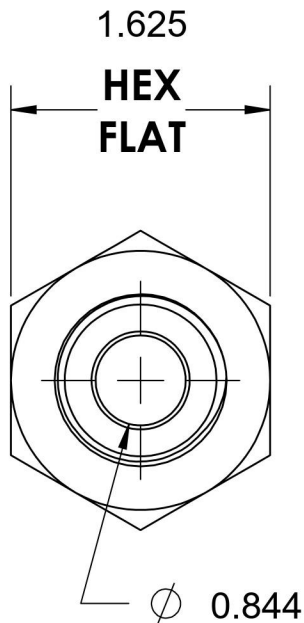

2405-16-16-B

Brass, SAE J514 Flared Tube Female Connector, 1" Male JIC x 1" Female NPTF

6701 Cochran Road
Solon, Ohio 44139
Phone: (440) 248-1880
Toll Free: 1-888-331-1523

Temperature Rating

-325°F to 400°F