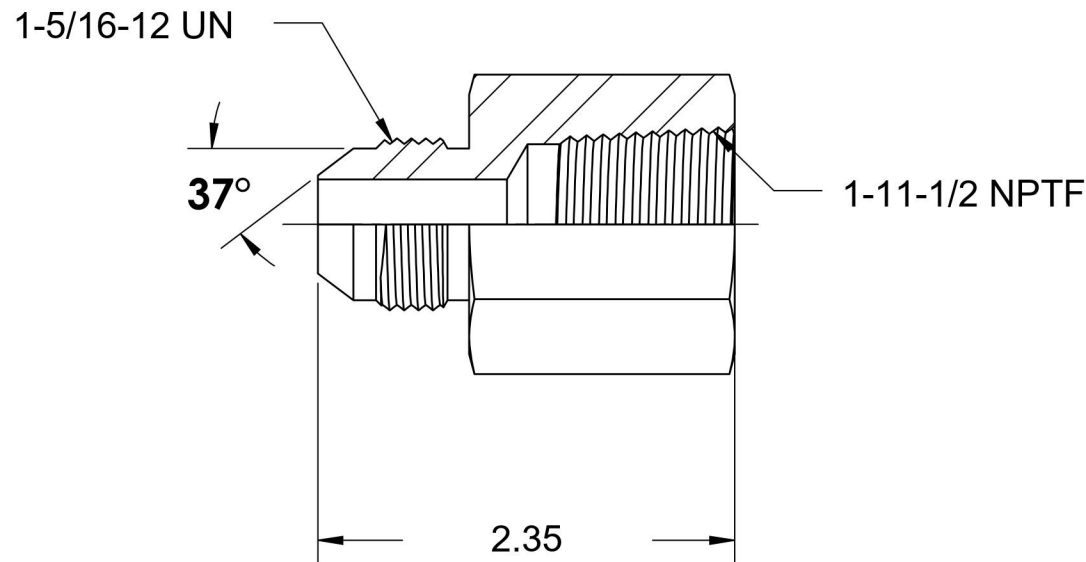

2405-16-16-B

Brass, SAE J514 Flared Tube Female Connector, 1" Male JIC x 1" Female NPTF

6701 Cochran Road
Solon, Ohio 44139
Phone: (440) 248-1880
Toll Free: 1-888-331-1523

Temperature Rating

-325°F to 400°F

Material

C360 Brass

Industry Standards

SAE J514 , SAE J476

Series

2405-B

Pressure Rating

2000 psi

Finish

Natural Finish

Series Description

SAE J514 Flared Tube
Female Connector