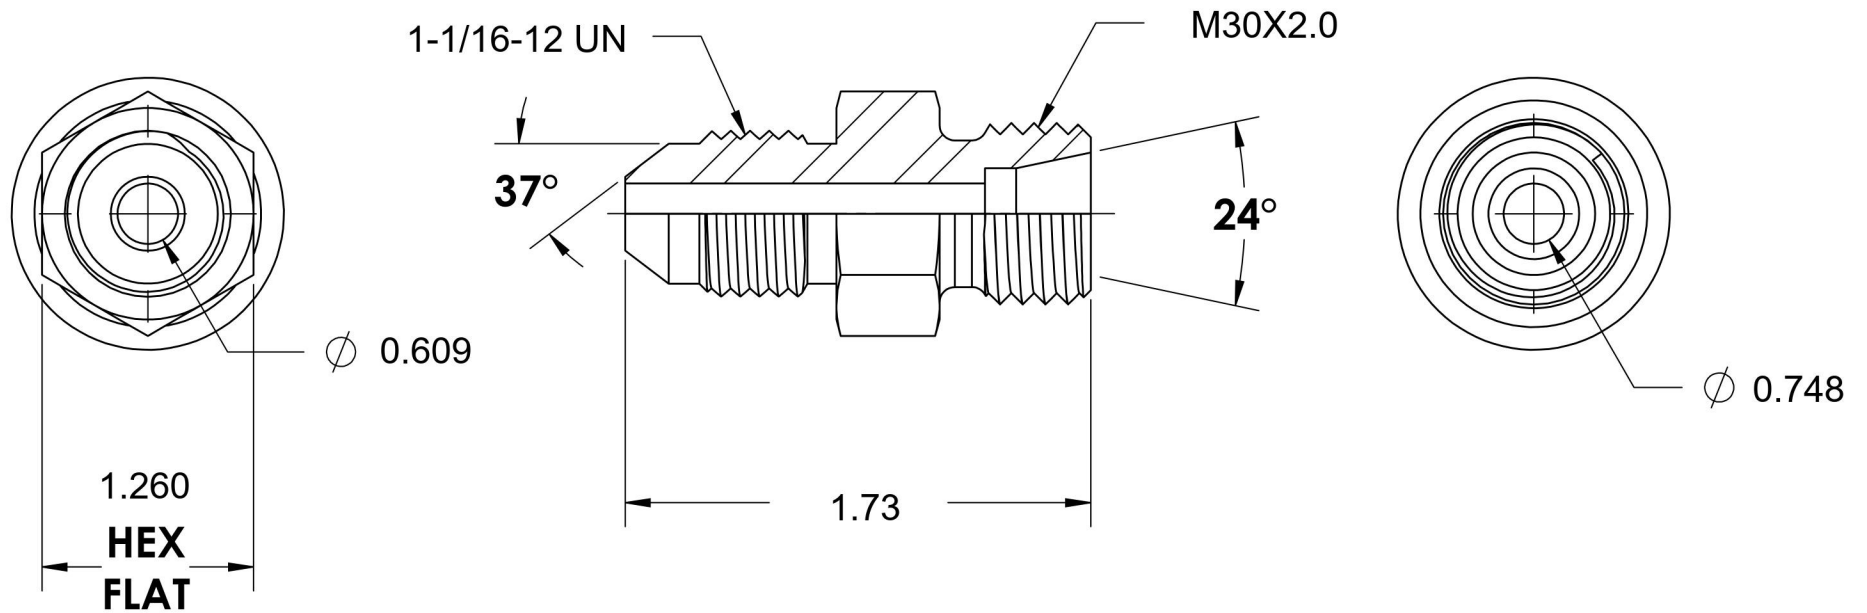

# 7005-12-L22-30

Steel, SAE J514 37° Flare DIN 2353 (Light) Tube Adapter Body Only, 3/4" Male JIC x M30X2.0 Male DIN

6701 Cochran Road  
Solon, Ohio 44139  
Phone: (440) 248-1880  
Toll Free: 1-888-331-1523

<b>Temperature Rating</b>	<b>Material</b>	<b>Industry Standards</b>	<b>Series</b>
-65°F to 500°F	C1045 / 12L14 Steel	SAE J514, ISO 8434-1	7005-DIN LIGHT
<b>Pressure Rating</b>	<b>Finish</b>	DIN 2353, ASTM B633	<b>Series Description</b>
3600 psi	Trivalent Zinc		SAE J514 37° Flare DIN 2353 (Light) Tube Adapter Body Only