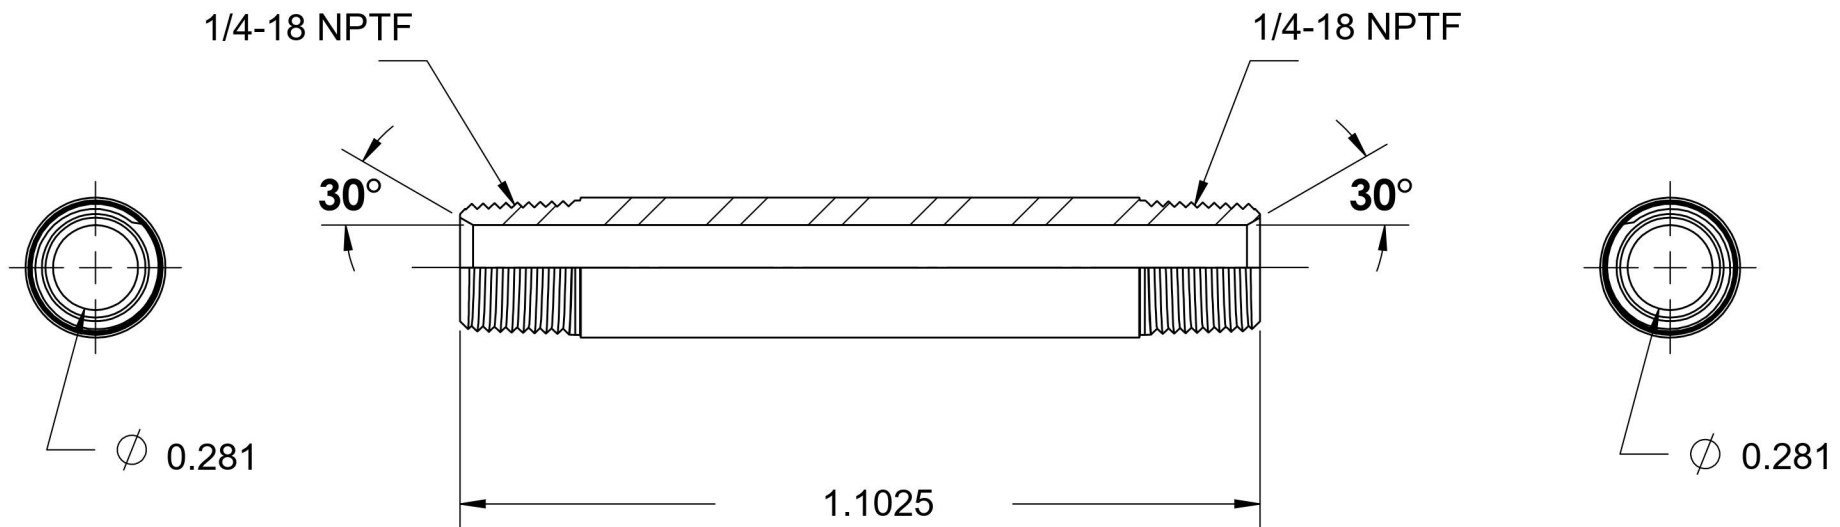

5404-N-04X1.1025

Steel, SAE J514 Pipe Long Nipple, 1/4" Male NPTF 30° x 1/4" Male NPTF 30°

6701 Cochran Road
Solon, Ohio 44139
Phone: (440) 248-1880
Toll Free: 1-888-331-1523

Temperature Rating

-65°F to 500°F

Pressure Rating

6000 psi

Material

C1045/12L14 Steel

Finish

Trivalent Zinc

Industry Standards

SAE J514, SAE J476
ASTM B633

Series

5404-N

Series Description

SAE J514 Pipe Long Nipple